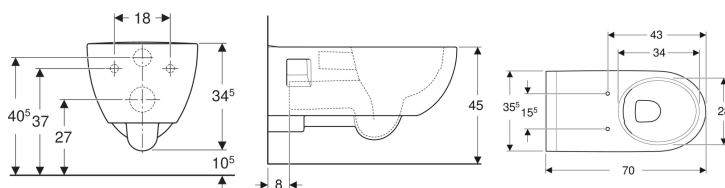

Geberit Selnova Comfort wall-hung WC, washdown, large projection, semi-shrouded, Rimfree

Example image

Application purposes

- For concealed cisterns
- For pressure flushing valves

Characteristics

- Wall-hung
- Washdown WC

Scope of delivery

- Extended flush pipe

To order additionally

- WC seat

- Rimfree
- Type 1, full flush volume 6 / 5 l, in accordance with EN 997
- Semi-shrouded
- Large projection

Technical data

Product material | Vitreous china

Art. no.	Colour / surface	B	H	T
500.693.01.7	white	35.5 cm	34.5 cm	70 cm

Accessories

- Geberit fastening material for wall-hung WCs and wall-hung bidets

- Depending on the installation type, a Geberit connection set for wall-hung WC, length 30 cm is required for mounting