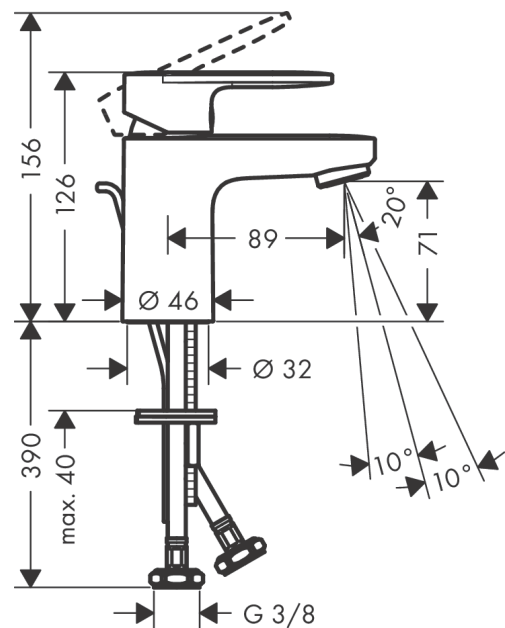

Vernis Blend

Single lever basin mixer 70 CoolStart with pop-up waste set

Surfaces: **Matt Black** Article Number: **71584670**

Description

product features

- consists of: single lever basin mixer, waste set
- ComfortZone 70
- projection 89 mm
- spray type: normal spray
- swiveling spray former
- maximum flow rate at 3 bar: 5 l/min
- ceramic cartridge
- temperature limitation adjustable
- suitable for continuous flow water heaters
- material waste set: synthetic
- connection type: G ¾ connections
- connection dimension: DN15
- cold water in middle position
- pop-up waste set G 1¼

Technology

Product image

Scale drawing

Vernis Blend

Single lever basin mixer 70 CoolStart with pop-up waste set

Surfaces: **Matt Black** Article Number: **71584670**

Flowchart