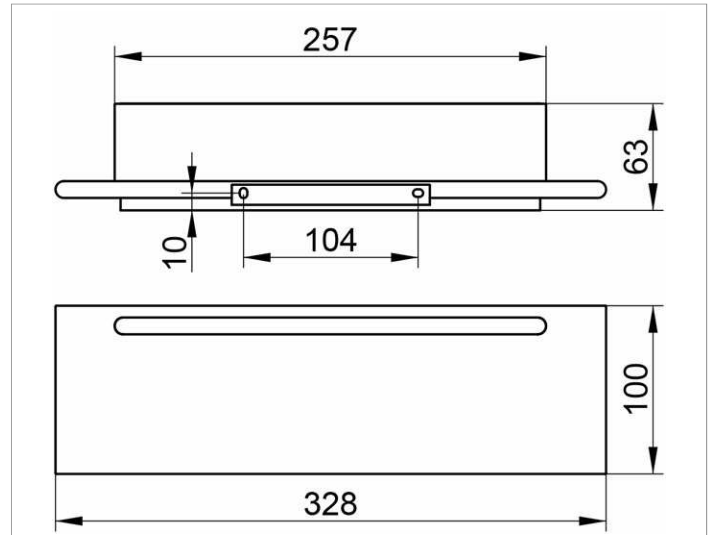

Edition 400

11559170000 Shower shelf

**PRODUCT**

**DRAWING**

**PRODUCT ATTRIBUTES**

with integrated glass wiper

**SURFACE**

aluminium silver anodized (E6 EV1)/white (RAL 9010)

**SPECIFICATIONS**

KEUCO Edition 400 shower shelf with integrated glass wiper, 11559170000 shower shelf made from solid aluminium , aluminium silver-anodized (E6 EV1)/white, with integrated glass wiper, wall-mounted, with slightly rounded edges, Width 328 mm, thickness 17 mm, depth 100 mm, total height 63 mm, the shower shelf is fitted concealed, delivery includes anti-corrosion fixings