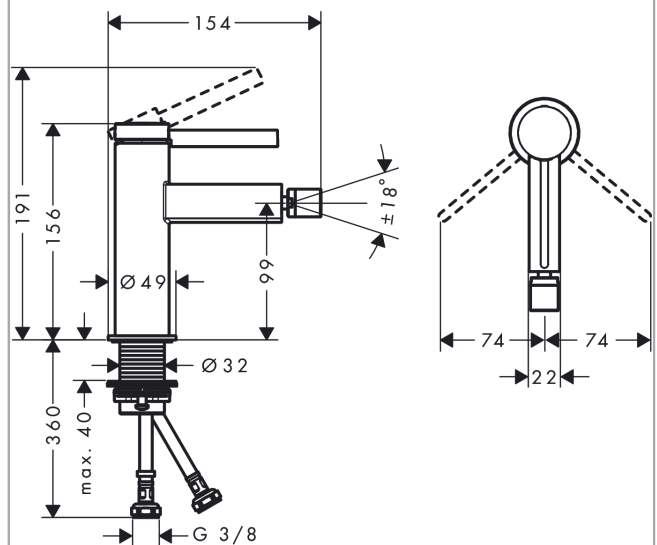

##### product features

- consists of: single lever bidet mixer, waste set
- projection 129 mm
- ball-pivot joint
- spray type: laminar spray
- maximum flow rate at 3 bar: 7,5 l/min
- ceramic cartridge
- suitable for continuous flow water heaters
- push-open waste set G 1¼
- material waste set: metal
- connection type: G ¾ connections
- connection dimension: DN15

#### Product image

#### Scale drawing