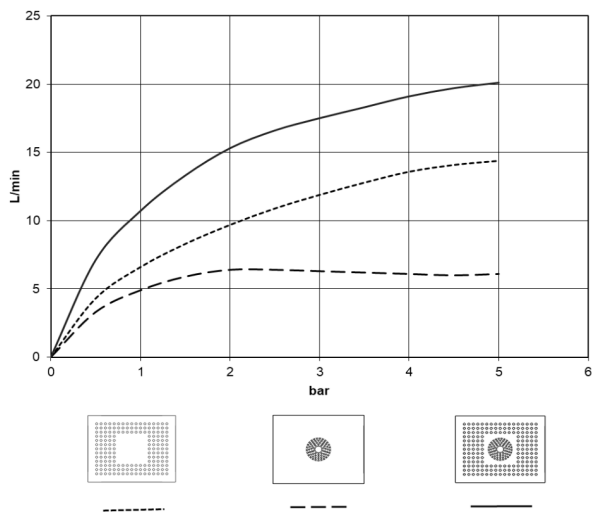

Shower - CYO

Rain shower for ceiling fixing 300 x 240 mm - Chrome

Article number: 28 041 980-00

Date of manufacture from 5/1/2022

- rain shower 300 x 240mm
- Rain flow, max. flow rate 12 l/min
- Spray flow, max. flow rate 6 l/min
- Distance to ceiling from bottom edge of shower 40 mm
- with anti-scale system

Chrome

Miscellaneous items are required for this article.

Dimensional drawing

mm [inches]

All details in mm / inch = mm x 0.0394

Shower - CYO

Rain shower for ceiling fixing 300 x 240 mm - Chrome

Article number: 28 041 980-00

Date of manufacture from 5/1/2022

Flow rate chart

Shower - CYO

Rain shower for ceiling fixing 300 x 240 mm - Chrome

Article number: 28 041 980-00

Date of manufacture from 5/1/2022

Other finish variants

Brushed Platinum