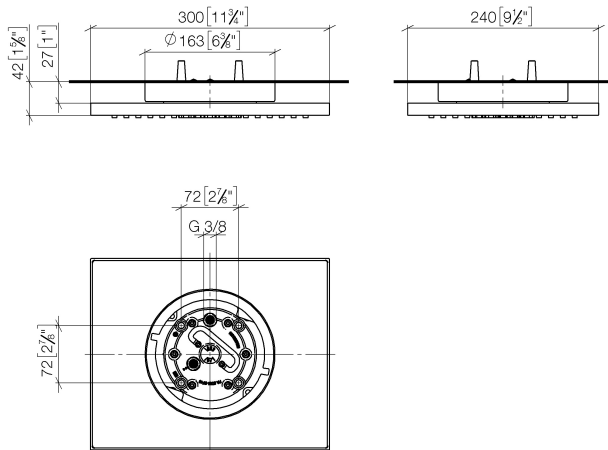

Shower - CYO

Rain shower for ceiling fixing 300 x 240 mm - Chrome

Article number: 28 041 980-00

Date of manufacture from 5/1/2022

- rain shower 300 x 240mm
- Rain flow, max. flow rate 12 l/min
- Spray flow, max. flow rate 6 l/min
- Distance to ceiling from bottom edge of shower 40 mm
- with anti-scale system

Chrome

Miscellaneous items are required for this article.

Dimensional drawing

mm [inches]

All details in mm / inch = mm x 0.0394

Shower - CYO

Rain shower for ceiling fixing 300 x 240 mm - Chrome

Article number: 28 041 980-00

Date of manufacture from 5/1/2022

Flow rate chart

Shower - CYO

Rain shower for ceiling fixing 300 x 240 mm - Chrome

Article number: 28 041 980-00

Date of manufacture from 5/1/2022

Other finish variants

Brushed Platinum