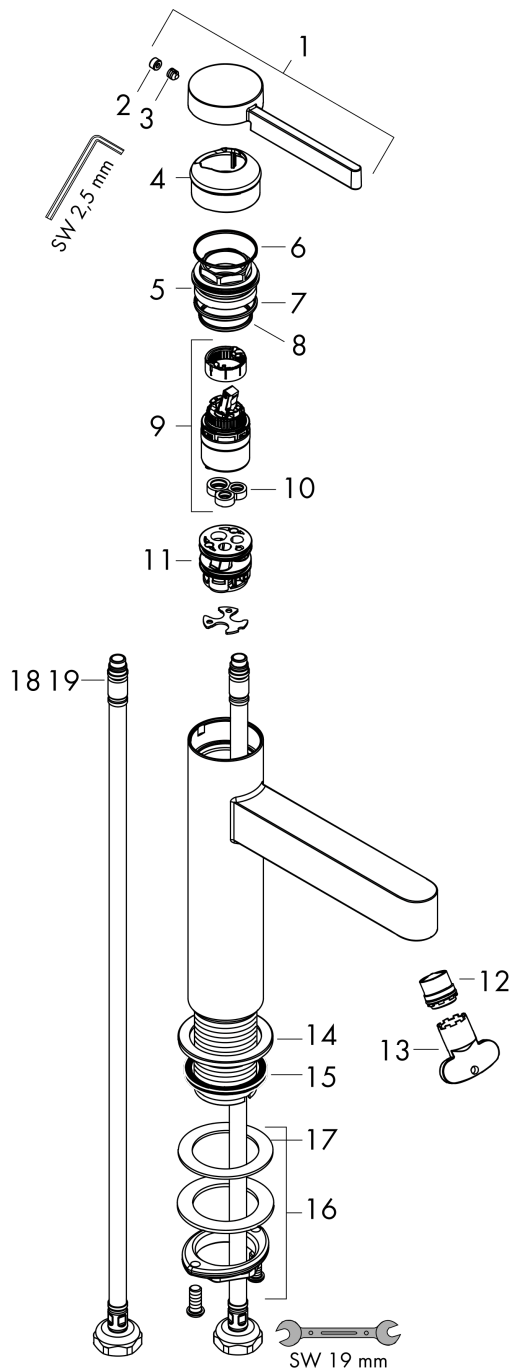

##### product features

- consists of: single lever basin mixer, waste set
- ComfortZone 100
- projection 126 mm
- spray type: laminar spray
- maximum flow rate at 3 bar: 5 l/min
- ceramic cartridge
- temperature limitation adjustable
- suitable for continuous flow water heaters
- push-open waste set G 1¼
- material waste set: metal
- connection type: G ¾ connections
- connection dimension: DN15

#### Scale drawing

#### Flowchart

**Finoris**  
**Single lever basin mixer 100 with push-open waste set**  
 Surfaces: **Chrome** Article Number: **76010000**

**Exploded Drawing**

Year of production: >06/21

**Finoris****Single lever basin mixer 100 with push-open waste set**Surfaces: **Chrome** Article Number: **76010000****Spare part list**

Year of production: &gt;06/21

Pos.	Description	Article Number	Price	PU
1	handle	94266000	-	1
2	screw cover	93735460	-	1
3	hollow set screw M5x5	98446000	-	1
4	flange	93737000	-	1
5	nut	92926000	-	1
6	O-ring 30x1,5	98433000	-	1
7	O-ring 29x2	98391000	-	1
8	O-ring 25x1,5	98146000	-	1
9	cartridge, assy	93760000	-	1
10	seal	93383000	-	1
11	adapter for cartridge	98866000	-	1
12	spray former	93973000	-	1
13	special tool	98987000	-	1
14	escutcheon	94265000	-	1
15	flat seal	98749000	-	1
16	fixing set (Ø 32)	13961000	-	1
17	lever collar	97548000	-	1
18	connection hose 600 mm M8x0,75 G3/8	96556000	-	1
19	O-ring 6,6x1,6	93019000	-	1
a	push-open waste set	50100000	-	1
b	fixation extension 35 mm	13898000	-	1