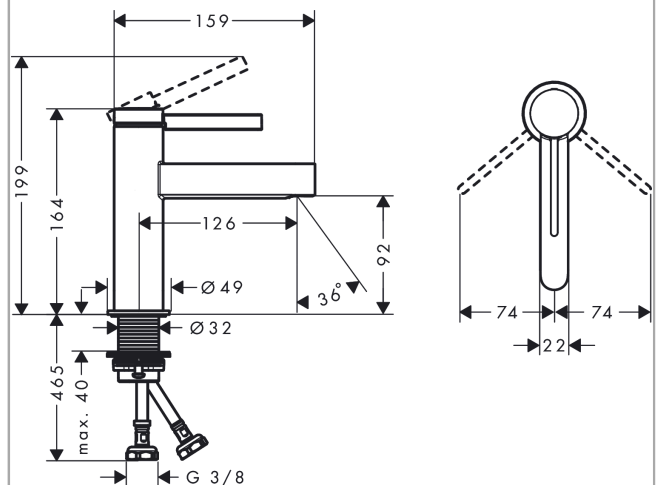

##### product features

- consists of: single lever basin mixer, waste set
- ComfortZone 100
- projection 126 mm
- spray type: laminar spray
- maximum flow rate at 3 bar: 5 l/min
- ceramic cartridge
- temperature limitation adjustable
- suitable for continuous flow water heaters
- push-open waste set G 1¼
- material waste set: metal
- connection type: G ¾ connections
- connection dimension: DN15

#### Scale drawing