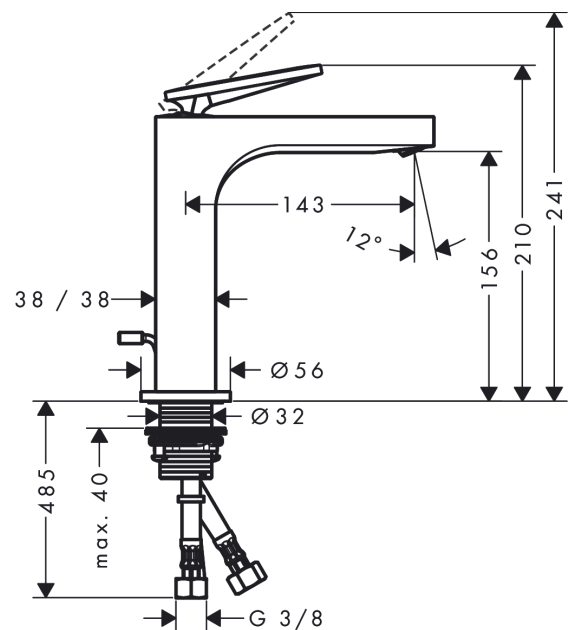

AXOR Citterio

Single lever basin mixer 160 with lever handle and pop-up waste set

Surfaces: **Chrome** Article Number: **39023000**

Description

product features

- consists of: single lever basin mixer, waste set
- ComfortZone 160
- projection 143 mm
- spray type: laminar spray
- swiveling spray former
- maximum flow rate at 3 bar: 5 l/min
- ceramic cartridge
- suitable for continuous flow water heaters
- pop-up waste set G 1¼
- connection type: G ¾ connections
- connection dimension: DN15

Technology

Product image

Scale drawing

Flowchart