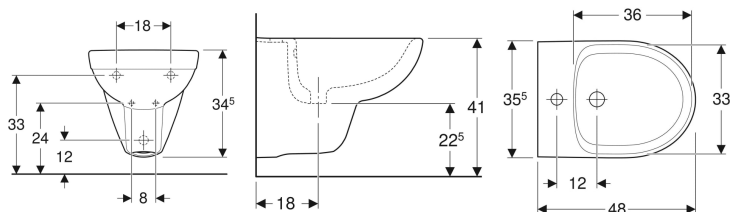

Geberit Selnova Compact wall-hung bidet, small projection

Example image

Application purposes

- For single-hole taps with flexible hoses

Characteristics

- Wall-hung

- Hidden water supply connection
- Small projection

Technical data

Product material | Vitreous china

| Art. no. | Colour / surface | Overflow | B | H | T |
|--------------|------------------|----------|---------|---------|-------|
| 500.368.01.7 | white | visible | 35.5 cm | 34.5 cm | 48 cm |