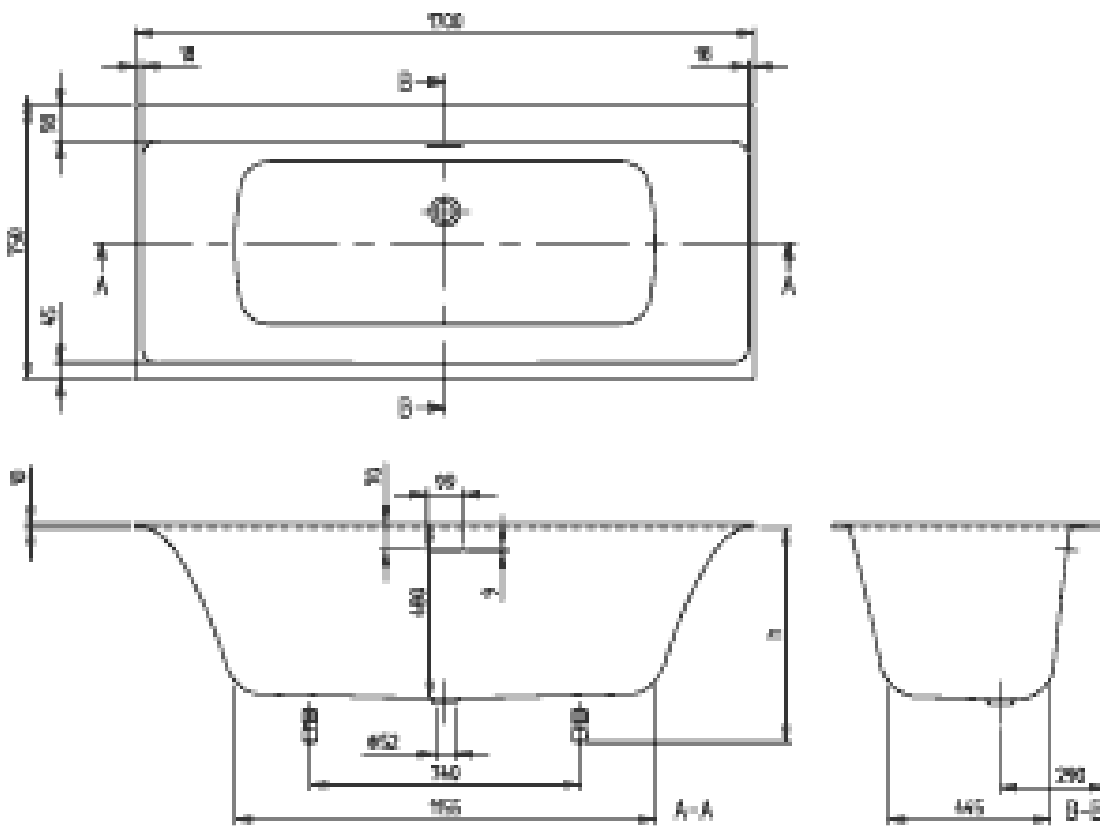

#### 1. POSITION

<b>Article number</b>	<b>UBQ170SBW2DV-01</b>
Article title	Villeroy & Boch Subway 3.0 Rectangular bath, 1700 x 750 mm, White Alpin
Product designation	Rectangular bath
Collection	Subway 3.0
PROJECTS	DESIGN
Assembly / Assembly type	Installation
Assembly instructions	There is no space for a tap hole behind the overflow., 2 holes are possible to the left or right respectively of the overflow hole
Scope of delivery	1x rectangular bath 2 x bath support frame (self-adhesive), adjustable from 130 - 180 mm 1 x matching outlet and overflow. The outlet cover matches the colour of the bath, the overflow is chrome-plated.
Length in mm	1700
Width in mm	750
Height in mm	480
Weight in kg	41,50
express delivery	No
Material	Quaryl®
Other material	Outlet cover: Plastic Overflow: Plastic
other surfaces	Outlet cover: glossy Overflow: glossy
With overflow	Yes
EAN number	4062373881804

#### COLOUR DESIGNATION

White Alpin

Villeroy & Boch  
1748

PROJECTS

TECHNICAL DRAWINGS

UBQ170SBW2DV-01

SUBWAY 170 1700x700 UBQ170SBW2DV-01 VBL/14.05.2020	 Villeroy & Boch 1748
---	-----------------------------