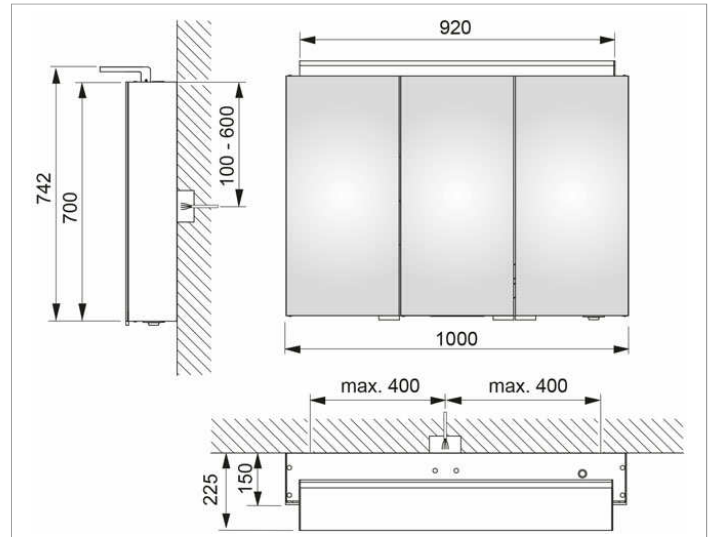

Royal L1
13604171331 Mirror cabinet

PRODUCT

DRAWING

PRODUCT ATTRIBUTES

3 hinged double sided crystal mirror doors,
 exterior body sides mirrored

Operation:

External dimmer with the functions:

- on/off
- dim
- Changing between 3 lighting options

Illumination:

Attachment light with direct illumination and indirect wall
 lighting, additional washbasin illumination in the bottom
 panel

light colour 3000 kelvin (warm white),
 LED 31 watt (lifespan > 30.000 hours)

infinitely dimmable, lamps non-exchangeable

EEK: A++, A+, A , 31 kWh/1000h

EQUIPMENT

- 1 shaver socket (internal)
- 3 x 3 adjustable glass shelves

SURFACE

silver anodized

DIMENSION

1000 x 742 x 150 mm