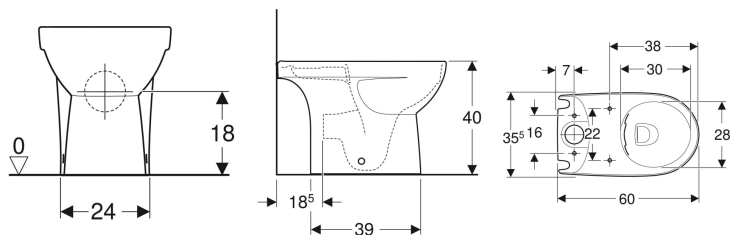

Geberit Selnova Compact floor-standing WC for close-coupled exposed cistern, washdown, multidirectional outlet, semi-shrouded, small projection, Rimfree

Example image

Application purposes

- For close-coupled exposed cistern

Characteristics

- Floor-standing
- Washdown WC
- Rimfree

- Type 1, full flush volume 6 l, in accordance with EN 997
- Multidirectional outlet
- Semi-shrouded
- Hidden fastening
- Small projection

Technical data

Product material | Vitreous china

Scope of delivery

- Fastening material

To order additionally

- Cistern
- WC seat

Art. no.	Colour / surface	B	H	T
500.478.01.7	white	35.5 cm	40 cm	60 cm

Accessories

- Geberit P-bend set for floor-standing WC
- Geberit connection set for floor-standing WC