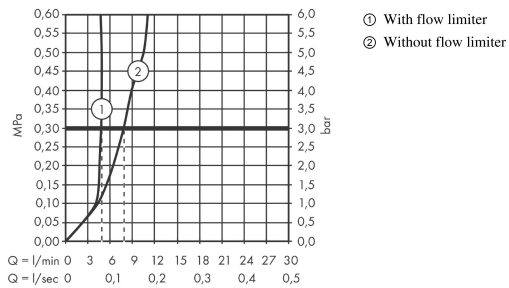

AXOR Uno
3-hole basin mixer 200 zero handle with pop-up waste set
 Surfaces: **Brushed Nickel** Article Number: **45133820**

Description

product features

- consists of: 3-hole basin mixer, waste set
- ComfortZone 200
- projection 183 mm
- swivel range 110°
- laminar spray
- flow rate at 3 bar: 5 l/min
- ceramic valves hot/ cold 90°
- suitable for continuous flow water heaters
- pop-up waste set G 1¼
- connection dimension: DN15

Technology

Product image

Scale drawing

AXOR Uno
3-hole basin mixer 200 zero handle with pop-up waste set
 Surfaces: **Brushed Nickel** Article Number: **45133820**

Flowchart

AXOR Uno
3-hole basin mixer 200 zero handle with pop-up waste set
 Surfaces: **Brushed Nickel** Article Number: **45133820**