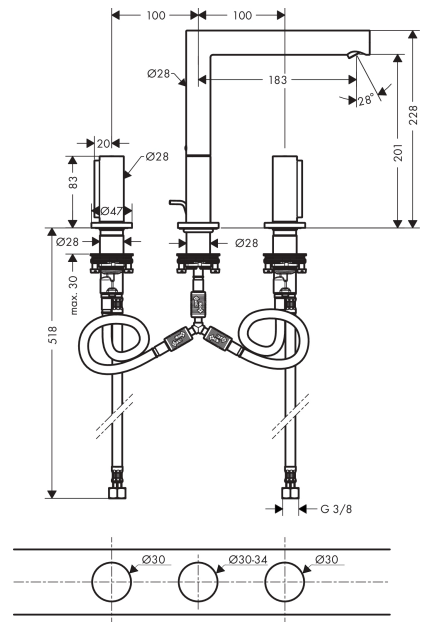

AXOR Uno
3-hole basin mixer 200 zero handle with pop-up waste set
 Surfaces: **Brushed Nickel** Article Number: **45133820**

Description

product features

- consists of: 3-hole basin mixer, waste set
- ComfortZone 200
- projection 183 mm
- swivel range 110°
- laminar spray
- flow rate at 3 bar: 5 l/min
- ceramic valves hot/ cold 90°
- suitable for continuous flow water heaters
- pop-up waste set G 1¼
- connection dimension: DN15

Technology

Product image

Scale drawing

AXOR Uno
3-hole basin mixer 200 zero handle with pop-up waste set
 Surfaces: **Brushed Nickel** Article Number: **45133820**

Flowchart

AXOR Uno
3-hole basin mixer 200 zero handle with pop-up waste set
 Surfaces: **Brushed Nickel** Article Number: **45133820**

Exploded Drawing

Year of production: >04/17