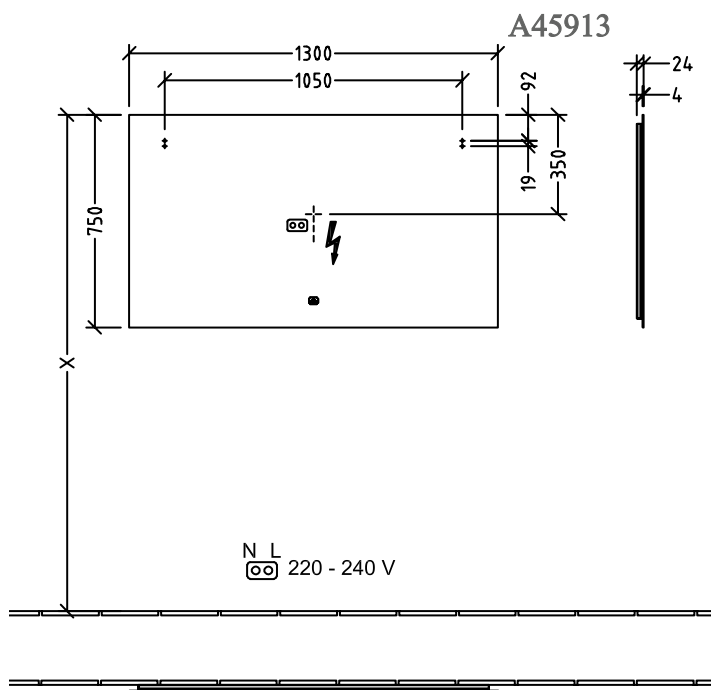

TECHNICAL DRAWINGS

More to See Lite A4591300	 Villeroy & Boch 1748
V01 / 10.12.2020