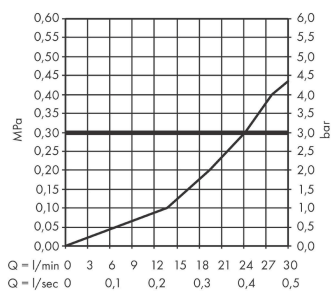

Vernis Blend

Bath spout

Surfaces: **Chrome** Article Number: **71420000**

Description

product features

- with escutcheon
- projection 204 mm
- wall-mounted
- maximum flow rate at 3 bar: 21,7 l/min
- connection dimension: G 1/2
- spray type: normal spray

Technology

Product image

Scale drawing

Flowchart

The consumption was measured in combination with the appropriate fittings (thermostat/mixer/ in-wall valve) to reflect actual application in practice.

Vernis Blend