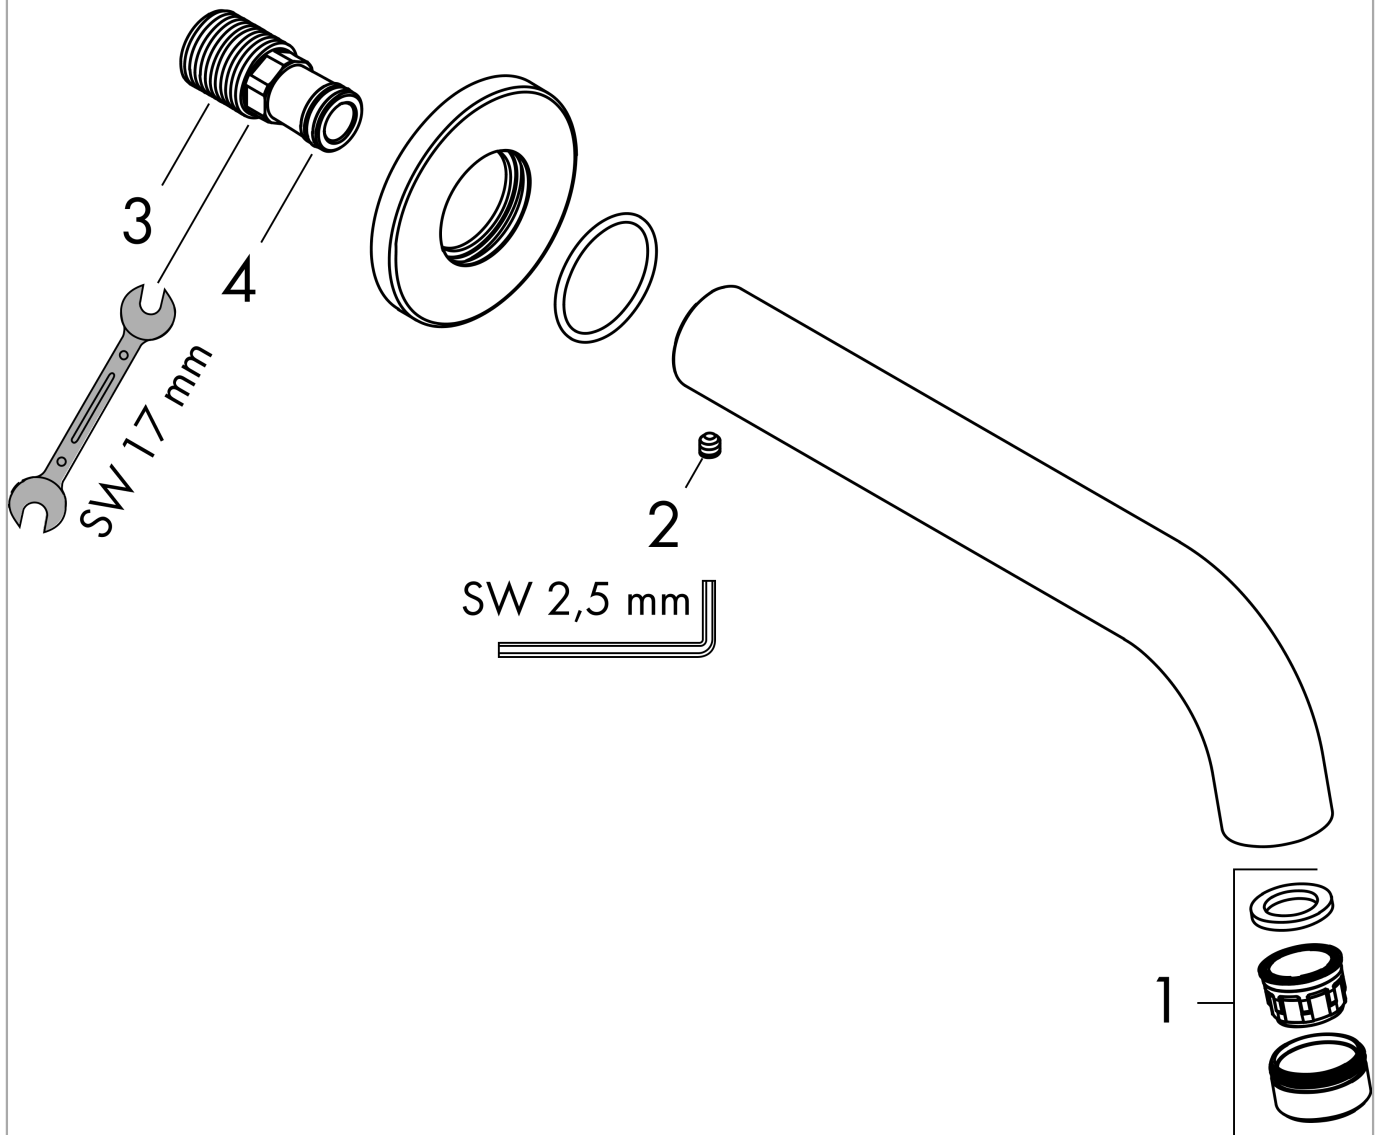

Vernis Blend

Bath spout

Surfaces: **Chrome** Article Number: **71420000**

Description

product features

- with escutcheon
- projection 204 mm
- wall-mounted
- maximum flow rate at 3 bar: 21,7 l/min
- connection dimension: G 1/2
- spray type: normal spray

Technology

Product image

Scale drawing

Flowchart

The consumption was measured in combination with the appropriate fittings (thermostat/mixer/ in-wall valve) to reflect actual application in practice.

Vernis Blend

Bath spout

Surfaces: **Chrome**

Article Number: **71420000**

Exploded Drawing

Year of production: >01/21

Vernis Blend

Bath spout

Surfaces: **Chrome** Article Number: **71420000**

Spare part list

Year of production: >01/21

Pos.	Description	Article Number	Price	PU
1	aerator M24x1 (38 l/min)	92513000	-	1
2	hollow set screw M5x5	98446000	-	1
3	connecting thread G½	93726000	-	1
4	O-ring 13x2	98128000	-	1