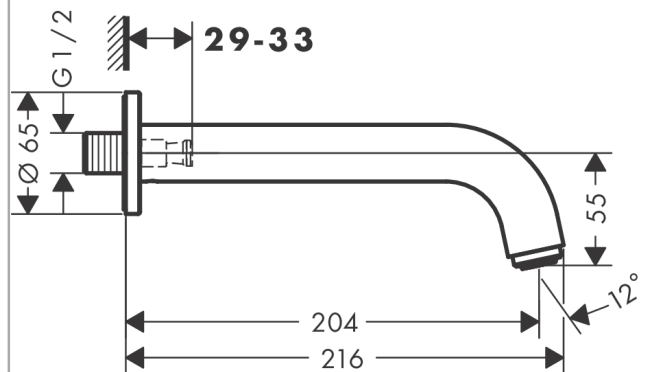

Vernis Blend

Bath spout

Surfaces: **Chrome** Article Number: **71420000**

Description

product features

- with escutcheon
- projection 204 mm
- wall-mounted
- maximum flow rate at 3 bar: 21,7 l/min
- connection dimension: G 1/2
- spray type: normal spray

Technology

Product image

Scale drawing

Flowchart

The consumption was measured in combination with the appropriate fittings (thermostat/mixer/ in-wall valve) to reflect actual application in practice.

Vernis Blend

Bath spout

Surfaces: **Chrome**

Article Number: **71420000**

Exploded Drawing

Year of production: >01/21

Vernis Blend

Bath spout

Surfaces: **Chrome** Article Number: **71420000**

Spare part list

Year of production: >01/21

Pos.	Description	Article Number	Price	PU
1	aerator M24x1 (38 l/min)	92513000	-	1
2	hollow set screw M5x5	98446000	-	1
3	connecting thread G½	93726000	-	1
4	O-ring 13x2	98128000	-	1