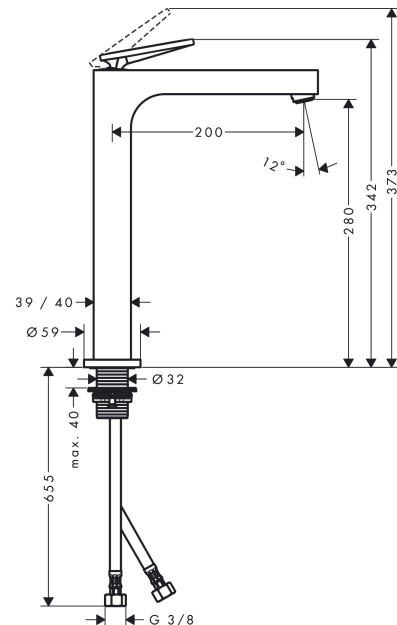

##### product features

- consists of: single lever basin mixer, waste set
- ComfortZone 280
- projection 200 mm
- spray type: normal spray
- maximum flow rate at 3 bar: 5 l/min
- ceramic cartridge
- suitable for continuous flow water heaters
- non-closing waste set
- connection type: G 3/8 connections
- connection dimension: DN15

#### Scale drawing