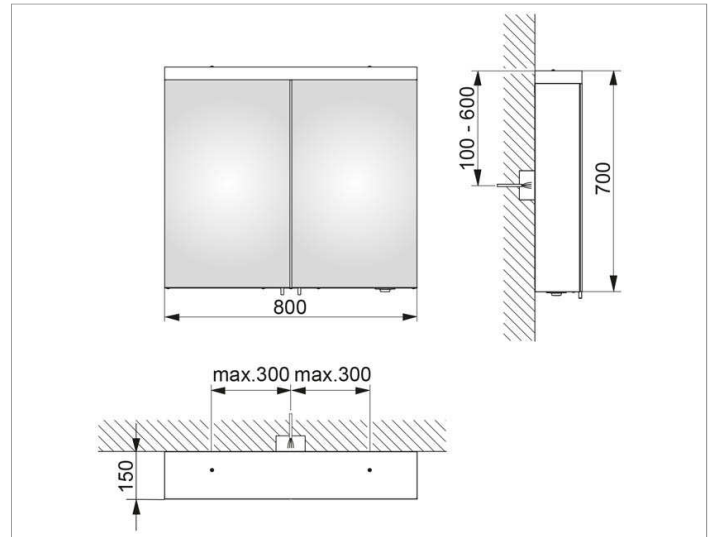

Royal Reflex.2
24203171331 Mirror cabinet

PRODUCT

DRAWING

PRODUCT ATTRIBUTES

2 hinged double sided crystal mirror doors,
 exterior body sides mirrored

Operation:

External dimmer with the functions:

- on/off
- dim
- Changing between 3 lighting options

Illumination:

Illumination from above and
 washbasin illumination in the bottom panel
 light colour 3000 kelvin (warm white),
 LED 25 watt (lifespan > 30.000 hours)
 infinitely dimmable, lamps non-exchangeable
 EEK: A++, A+, A , 25 kWh/1000h

EQUIPMENT

- 1 shaver socket (internal)
- 3 adjustable glass shelves
- soft-closing doors

SURFACE

silver anodized

DIMENSION

800 x 700 x 150 mm