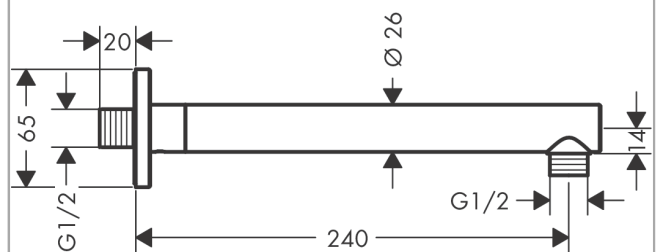

**Vernis Shape  
Shower arm 24 cm**

Surfaces: **Matt Black** Article Number: **26405670**

**Description**

**product features**

- length: 240 mm
- shaft Ø: 26 mm
- installation type: exposed installation
- material: solid brass
- version: 90° angle
- connection thread G 1/2
- connection dimension DN15

**Product image**

**Scale drawing**

Vernis Shape  
 Shower arm 24 cm  
 Surfaces: **Matt Black**

Article Number: **26405670**

Exploded Drawing

Year of production: >04/21

**Vernis Shape**  
**Shower arm 24 cm**  
 Surfaces: **Matt Black**    Article Number: **26405670**

**Spare part list**

Year of production: >04/21

<b>Pos.</b>	<b>Description</b>	<b>Article Number</b>	<b>Price</b>	<b>PU</b>
1	hollow set screw M5x5	98446000	-	1
2	O-Ring 22x2	98185000	-	1
3	connecting thread G½	93726000	-	1
4	O-ring 13x2	98128000	-	1