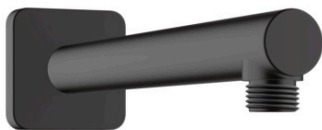

**Vernis Shape  
Shower arm 24 cm**

Surfaces: **Matt Black** Article Number: **26405670**

**Description**

**product features**

- length: 240 mm
- shaft Ø: 26 mm
- installation type: exposed installation
- material: solid brass
- version: 90° angle
- connection thread G 1/2
- connection dimension DN15

**Product image**

**Scale drawing**

Vernis Shape  
 Shower arm 24 cm  
 Surfaces: **Matt Black**

Article Number: **26405670**

Exploded Drawing

Year of production: >04/21

**Vernis Shape**  
**Shower arm 24 cm**  
 Surfaces: **Matt Black**    Article Number: **26405670**