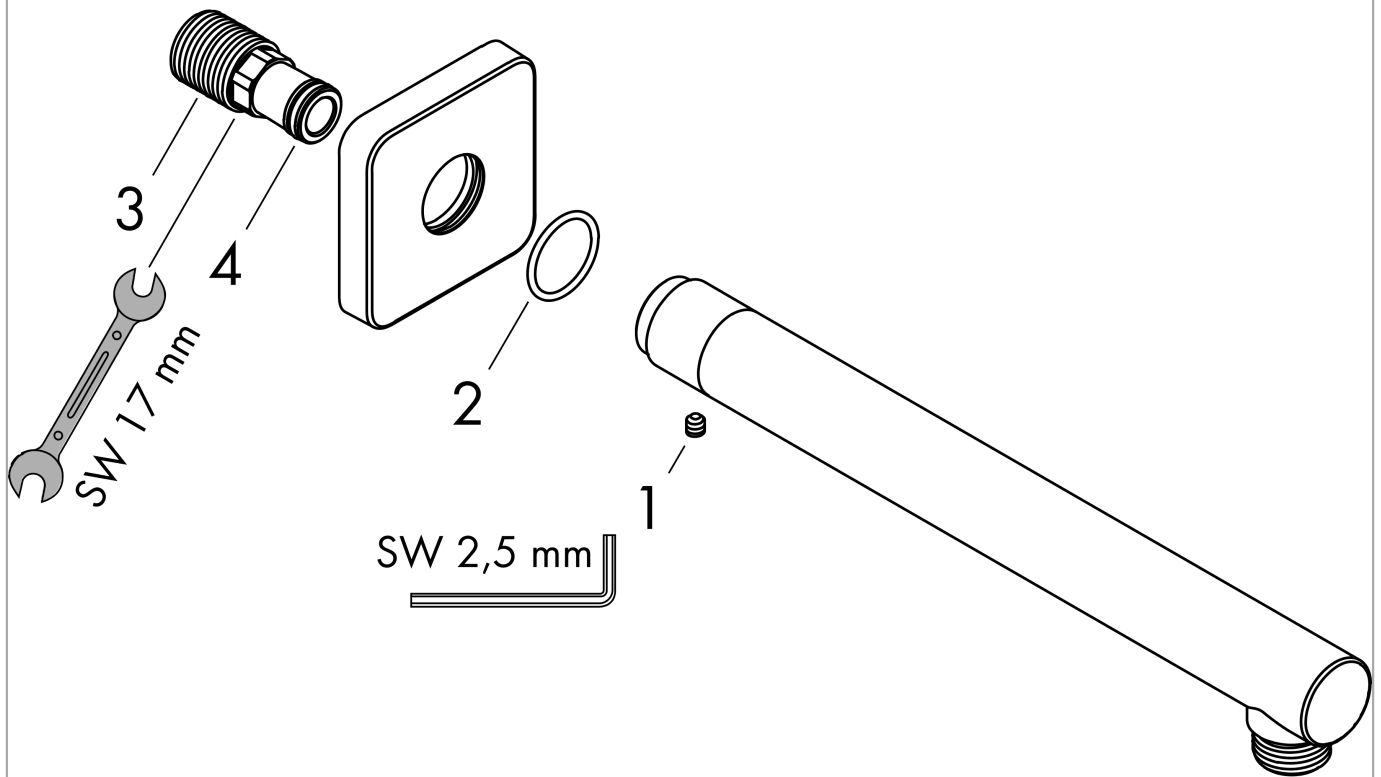

**Vernis Shape  
Shower arm 24 cm**

Surfaces: **Matt Black** Article Number: **26405670**

**Description**

**product features**

- length: 240 mm
- shaft Ø: 26 mm
- installation type: exposed installation
- material: solid brass
- version: 90° angle
- connection thread G 1/2
- connection dimension DN15

**Product image**

**Scale drawing**

Vernis Shape  
 Shower arm 24 cm  
 Surfaces: **Matt Black**

Article Number: **26405670**

Exploded Drawing

Year of production: >04/21

**Vernis Shape**  
**Shower arm 24 cm**  
 Surfaces: **Matt Black**    Article Number: **26405670**

**Spare part list**

Year of production: >04/21

<b>Pos.</b>	<b>Description</b>	<b>Article Number</b>	<b>Price</b>	<b>PU</b>
1	hollow set screw M5x5	98446000	-	1
2	O-Ring 22x2	98185000	-	1
3	connecting thread G½	93726000	-	1
4	O-ring 13x2	98128000	-	1