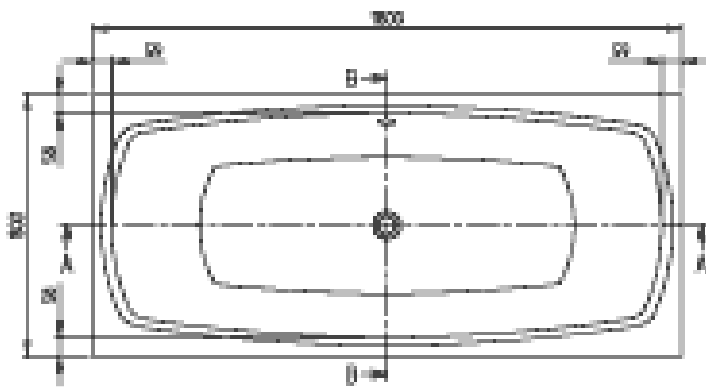

#### 1. POSITION

<b>Article number</b>	<b>UBQ180MYA2V-01</b>
Article title	Villeroy & Boch My Art Rectangular bath, 1800 x 800 mm, White Alpin
Product designation	Rectangular bath
Collection	My Art
PROJECTS	■ DESIGN
Assembly / Assembly type	Installation
Scope of delivery	1 x rectangular bath 2 x bath support frame (self-adhesive), adjustable from 130 - 180 mm
Ordering information	Requires extended waste/overflow combination. Suitable for wall outlet and pillar taps (not possible to install taps in bath rim).
Length in mm	1800
Width in mm	800
Height in mm	525
Interior depth	500
Weight in kg	50,40
express delivery	No
Material	Quaryl®
With overflow	Yes
EAN number	4047289782582

#### COLOUR DESIGNATION

White Alpin

Villeroy & Boch  
1748

PROJECTS

TECHNICAL DRAWINGS

UBQ180MYA2V-01

UBQ180MYA2V-01 1800x1000x150	 Villeroy & Boch 1748
---------------------------------	-----------------------------