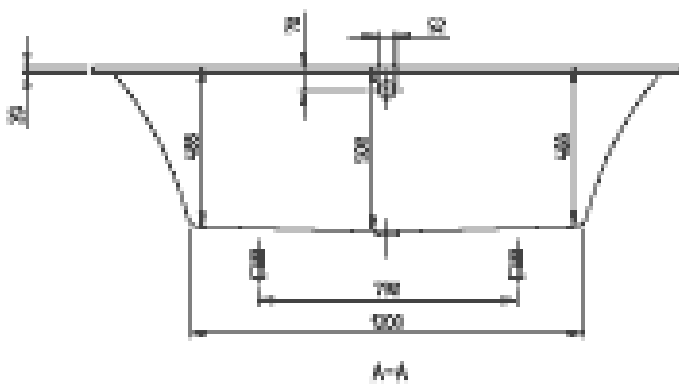

#### 1. POSITION

<b>Article number</b>	<b>UBQ180MYA2V-01</b>
Article title	Villeroy & Boch My Art Rectangular bath, 1800 x 800 mm, White Alpin
Product designation	Rectangular bath
Collection	My Art
PROJECTS	■ DESIGN
Assembly / Assembly type	Installation
Scope of delivery	1 x rectangular bath 2 x bath support frame (self-adhesive), adjustable from 130 - 180 mm
Ordering information	Requires extended waste/overflow combination. Suitable for wall outlet and pillar taps (not possible to install taps in bath rim).
Length in mm	1800
Width in mm	800
Height in mm	525
Interior depth	500
Weight in kg	50,40
express delivery	No
Material	Quaryl®
With overflow	Yes
EAN number	4047289782582

#### COLOUR DESIGNATION

White Alpin

Villeroy & Boch  
1748

PROJECTS

TECHNICAL DRAWINGS

UBQ180MYA2V-01

UBQ180MYA2V-01 1800x1000x150	 Villeroy & Boch 1748
---------------------------------	-----------------------------