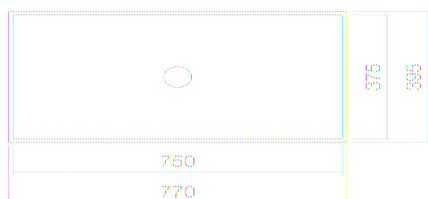

Technical factsheet

Built-in basin for 30mm thick counter tops

EB.ME750

ME series (Metaphor)

Item Number: 2227503000

Characteristics

| | |
|-------------------|-------------------------------------|
| Model description | EB.ME750 |
| Item Number | 2227503000 |
| Material basin | glazed steel |
| | white |
| Coating | ProShield |
| Dimensions | w/h/d 750 mm/111 mm/375 mm |
| | extending 25 mm over counter top mm |
| Form | rectangular |
| Hole | without tap hole |
| Overflow | without overflow |
| Net weight | 13,2 kg |
| Mounting type | for installation from below |

Fittings information Impact area 100 mm - 145 mm
rear edge of basin

Optimal impact on the basin mould with fittings that have a vertical outlet (90 ° angle of impact) and a built-in aerator.

Product/tender specifications

Built-in basin for 30mm thick counter tops

EB.ME750

ME series (Metaphor)

Item Number:

2227503000

Text

Built-in basin for 30mm thick counter tops, for installation from below, rectangular, w/h/d 750/111/375 mm, sink w/h/d //mm, extending 25 mm over counter top, glazed steel, white, ProShield, without tap hole, without overflow, included fixing set, drain valve, valve cap, chrome-plated, Ø 63 mm
