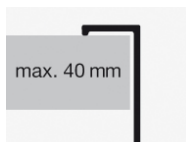

Technical factsheet

Built-in basin
EB.SR650
SR series (Stream)

Item Number: 2218700000

Characteristics

Model description	EB.SR650
Item Number	2218700000
Material basin	glazed steel
	white
Coating	ProShield
Dimensions	w/h/d 650 mm/127 mm/415 mm
Form	rectangular
Hole	without tap hole
Overflow	with overflow
Net weight	7,4 kg
Mounting type	for installation from above

Fittings information Impact area 98 mm - 148 mm
 rear edge of basin

Optimal impact on the basin mould with fittings that have a vertical outlet (90 ° angle of impact) and a built-in aerator.

Product/tender specifications

Built-in basin

EB.SR650

SR series (Stream)

Item Number:

2218700000

Text

Built-in basin, for installation from above, rectangular, w/h/d 650/127/415 mm, glazed steel, white, ProShield, without tap hole, with overflow, fixing set, overflow set
