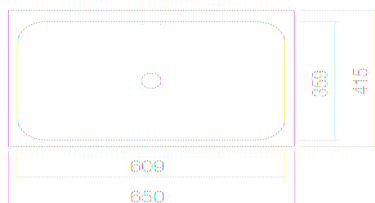

Technical factsheet

Built-in basin
EB.SR650
SR series (Stream)

Item Number: 2218700000

Characteristics

Model description	EB.SR650
Item Number	2218700000
Material basin	glazed steel
	white
Coating	ProShield
Dimensions	w/h/d 650 mm/127 mm/415 mm
Form	rectangular
Hole	without tap hole
Overflow	with overflow
Net weight	7,4 kg
Mounting type	for installation from above

Fittings information Impact area 98 mm - 148 mm
 rear edge of basin

Optimal impact on the basin mould with fittings that have a vertical outlet (90 ° angle of impact) and a built-in aerator.

Product/tender specifications

Built-in basin

EB.SR650

SR series (Stream)

Item Number:

2218700000

Text

Built-in basin, for installation from above, rectangular, w/h/d 650/127/415 mm, glazed steel, white, ProShield, without tap hole, with overflow, fixing set, overflow set
