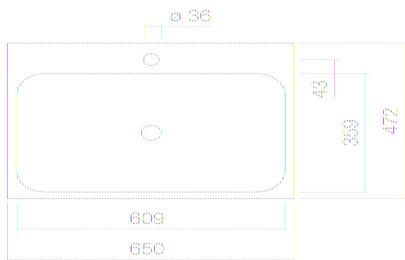

## Technical factsheet

**Built-in basin**  
**EB.SR650H**  
**SR series (Stream)**  
Item Number:

2219800000

## Characteristics

Model description	EB.SR650H
Item Number	2219800000
Material basin	glazed steel
	white
Coating	ProShield
Dimensions	w/h/d 650 mm/127 mm/472 mm
Form	rectangular
Hole	with one tap hole
Overflow	without overflow
Net weight	7,7 kg
Mounting type	for installation from above

Fittings information	Impact area 105 mm - 155 mm middle tap hole
----------------------	--

Optimal impact on the basin mould with fittings that have a vertical outlet (90 ° angle of impact) and a built-in aerator.

### Text

Built-in basin, for installation from above, rectangular, w/h/d 650/127/472 mm, glazed steel, white, ProShield, with one tap hole, centred behind mould, without overflow, fixing set

---