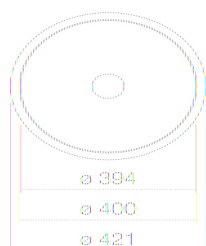

## Technical factsheet

**Built-in basin for 30mm thick counter tops**

**EB.KE400**

**KE series (Unisono)**

Item Number:

2025503000

## Characteristics

Model description	EB.KE400
Item Number	2025503000
Material basin	glazed steel
	white
Coating	ProShield
Dimensions	w/h/d 400 mm/114 mm/400 mm
	extending 25 mm over counter top mm
Form	round
Hole	without tap hole
Overflow	without overflow
Net weight	5,9 kg
Mounting type	for installation from above

**Fittings information** Impact area 115 mm - 160 mm  
rear edge of basin

Optimal impact on the basin mould with fittings that have a vertical outlet (90 ° angle of impact) and a built-in aerator.

### **Text**

Built-in basin for 30mm thick counter tops, for installation from above, round, w/h/d 400/114/400 mm, sink w/h/d //mm, extending 25 mm over counter top, glazed steel, white, ProShield, without tap hole, without overflow, included fixing set, drain valve, valve cap, chrome-plated, Ø 74 mm