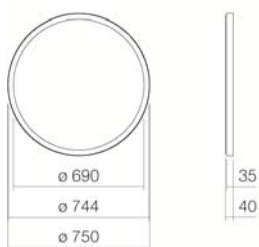

A³form

Technical data sheet

Design mirrors

SP.FR750.R1

Article number: 6745001899

Design partner: sieger design

Features

Description	SP.FR750.R1
Article number	6745001899
Dimensions	ø 750 x 40 mm
Material	aluminium powder coated
Colour	matt black
Installation	wall-mounted
Protection class	I
Protection category	IP44
Socket	-
Electrical data	AC220-240V – 50/60Hz
Lamp	LED strip, cannot be changed
Energy class	A bis A++

Text for invitation to tender

Illuminated mirror ø 750mm, aluminium frame, powder coated in matt black, indirect circumferential LED light, dimmable, total output 11 watts, light colour 4200 Kelvin (neutral white), with touch switch and auxiliary function, incl. LED converter and fixing set (without dowels)