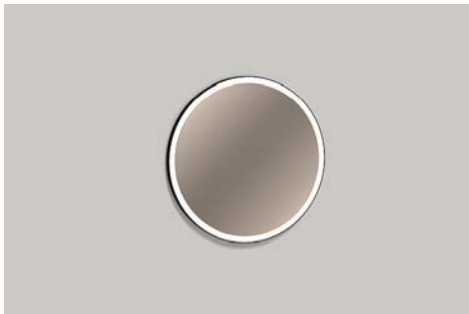

A³form

Technical data sheet

Design mirrors

SP.FR750.R1

Article number: 6745001899

Design partner: sieger design

Features

Description	SP.FR750.R1
Article number	6745001899
Dimensions	ø 750 x 40 mm
Material	aluminium powder coated
Colour	matt black
Installation	wall-mounted
Protection class	I
Protection category	IP44
Socket	-
Electrical data	AC220-240V – 50/60Hz
Lamp	LED strip, cannot be changed
Energy class	A bis A++

Text for invitation to tender

Illuminated mirror ø 750mm, aluminium frame, powder coated in matt black, indirect circumferential LED light, dimmable, total output 11 watts, light colour 4200 Kelvin (neutral white), with touch switch and auxiliary function, incl. LED converter and fixing set (without dowels)