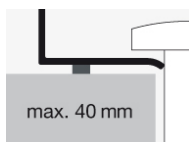

Technical factsheet

Dish basin
SB.K450.GS
GS series (dish basins)

Item Number: 3502000000

Characteristics

Model description	SB.K450.GS
Item Number	3502000000
Material basin	glazed steel
	white
Coating	ProShield
Dimensions	w/h/d 450 mm/142 mm/450 mm
Form	round
Hole	without tap hole
Overflow	without overflow
Net weight	4,5 kg

Fittings information Impact area 130 mm - 180 mm
 rear edge of basin

Optimal impact on the basin mould with fittings that have a vertical outlet (90 ° angle of impact) and a built-in aerator.

Product/tender specifications

Dish basin

SB.K450.GS

GS series (dish basins)

Item Number:

3502000000

Text

Dish basin, round, w/h/d 450/142/450 mm, sink w/h/d //mm, glazed steel, white, ProShield, without tap hole, without overflow, included drain valve, valve cap, chrome-plated, Ø 74 mm, chrome-plated spacer ring
