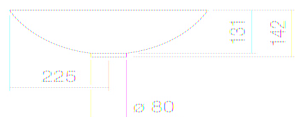

Technical factsheet

Dish basin
SB.K450.GS
GS series (dish basins)

Item Number: 3502000000

Characteristics

Model description	SB.K450.GS
Item Number	3502000000
Material basin	glazed steel
	white
Coating	ProShield
Dimensions	w/h/d 450 mm/142 mm/450 mm
Form	round
Hole	without tap hole
Overflow	without overflow
Net weight	4,5 kg

Fittings information Impact area 130 mm - 180 mm
 rear edge of basin

Optimal impact on the basin mould with fittings that have a vertical outlet (90 ° angle of impact) and a built-in aerator.

Product/tender specifications