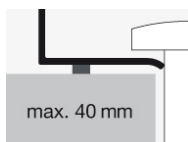

Technical factsheet

Dish basin
SB.SR650
SR series (Stream)

Item Number: 3507500000

Characteristics

Model description	SB.SR650
Item Number	3507500000
Material basin	glazed steel white
Coating	ProShield
Dimensions	w/h/d 599 mm/118 mm/349 mm
Form	rectangular
Hole	without tap hole
Overflow	without overflow
Net weight	8,3 kg

Fittings information Impact area 58 mm - 108 mm
 rear edge of basin

Optimal impact on the basin mould with fittings that have a vertical outlet (90 ° angle of impact) and a built-in aerator.

Product/tender specifications

Dish basin

SB.SR650

SR series (Stream)

Item Number:

3507500000

Text

Dish basin, rectangular, w/h/d 599/118/349 mm, sink w/h/d //mm, glazed steel, white, ProShield, without tap hole, without overflow, included drain valve, valve cap, chrome-plated, Ø 74 mm, chrome-plated spacer frame
