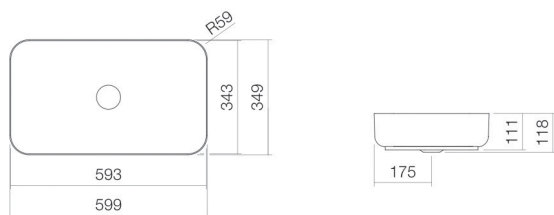

Technical factsheet

Dish basin
SB.SR650
SR series (Stream)

Item Number: 3507500000

Characteristics

Model description	SB.SR650
Item Number	3507500000
Material basin	glazed steel white
Coating	ProShield
Dimensions	w/h/d 599 mm/118 mm/349 mm
Form	rectangular
Hole	without tap hole
Overflow	without overflow
Net weight	8,3 kg

Fittings information Impact area 58 mm - 108 mm
 rear edge of basin

Optimal impact on the basin mould with fittings that have a vertical outlet (90 ° angle of impact) and a built-in aerator.

Product/tender specifications

Dish basin

SB.SR650

SR series (Stream)

Item Number:

3507500000

Text

Dish basin, rectangular, w/h/d 599/118/349 mm, sink w/h/d //mm, glazed steel, white, ProShield, without tap hole, without overflow, included drain valve, valve cap, chrome-plated, Ø 74 mm, chrome-plated spacer frame
