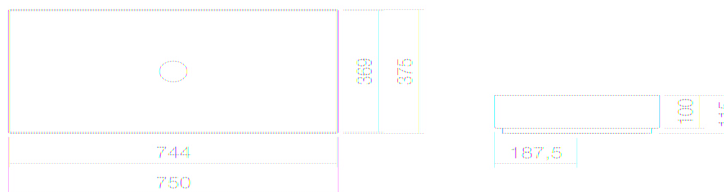

Technical factsheet

Sit-on basin

AB.ME750

ME series (Metaphor)

Item Number:

3213000000

Characteristics

Model description	AB.ME750
Item Number	3213000000
Material basin	glazed steel white
Coating	ProShield
Dimensions	w/h/d 750 mm/115 mm/375 mm
Form	rectangular
Hole	without tap hole
Overflow	without overflow
Net weight	12,4 kg

Fittings information

Impact area 90 mm - 135 mm
rear edge of basin

Optimal impact on the basin mould with fittings that have a vertical outlet (90 ° angle of impact) and a built-in aerator.

Product/tender specifications

Sit-on basin

AB.ME750

ME series (Metaphor)

Item Number:

3213000000

Text

Sit-on basin, rectangular, w/h/d 750/115/375 mm, sink w/h/d //mm, glazed steel, white, ProShield, without tap hole, without overflow, included fixing set, drain valve, valve cap, chrome-plated, Ø 63 mm, black spacer frame
