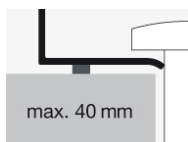

Technical factsheet

Sit-on basin

AB.ME750

ME series (Metaphor)

Item Number:

3213000000

Characteristics

Model description	AB.ME750
Item Number	3213000000
Material basin	glazed steel white
Coating	ProShield
Dimensions	w/h/d 750 mm/115 mm/375 mm
Form	rectangular
Hole	without tap hole
Overflow	without overflow
Net weight	12,4 kg

Fittings information

Impact area 90 mm - 135 mm
rear edge of basin

Optimal impact on the basin mould with fittings that have a vertical outlet (90 ° angle of impact) and a built-in aerator.

Product/tender specifications

Sit-on basin

AB.ME750

ME series (Metaphor)

Item Number:

3213000000

Text

Sit-on basin, rectangular, w/h/d 750/115/375 mm, sink w/h/d //mm, glazed steel, white, ProShield, without tap hole, without overflow, included fixing set, drain valve, valve cap, chrome-plated, Ø 63 mm, black spacer frame
