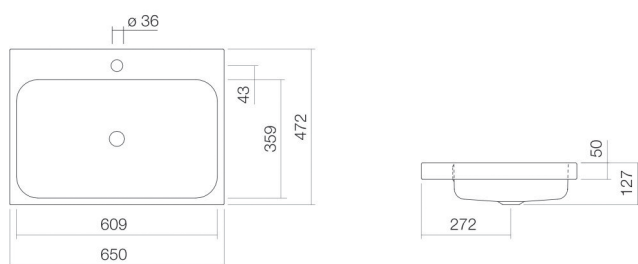

## Technical factsheet

**Sit-on basin**  
**AB.SR650H**  
**SR series (Stream)**

Item Number:

3231600000

## Characteristics

Model description	AB.SR650H
Item Number	3231600000
Material basin	glazed steel white
Coating	ProShield
Dimensions	w/h/d 650 mm/127 mm/472 mm
Form	rectangular
Hole	with one tap hole
Overflow	with overflow
Net weight	9,6 kg

Fittings information	Impact area 105 mm - 155 mm middle tap hole
----------------------	--

Optimal impact on the basin mould with fittings that have a vertical outlet (90 ° angle of impact) and a built-in aerator.

### Text

Sit-on basin, rectangular, w/h/d 650/127/472 mm, glazed steel, white, ProShield, with one tap hole, centred behind mould, with overflow, fixing set, overflow set

---