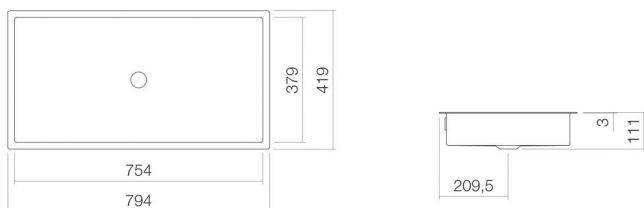

Technical factsheet

Undermount basin
UB.ME750
ME series (Metaphor)

Item Number: 3227701000

Characteristics

Model description	UB.ME750
Item Number	3227701000
Material basin	glazed steel
	white
Coating	ProShield
Dimensions	w/h/d 754 mm/111 mm/379 mm
Form	rectangular
Hole	without tap hole
Overflow	with overflow
Net weight	13,2 kg
Mounting type	for installation from below

Fittings information Impact area 112 mm - 157 mm
 rear edge of basin

Optimal impact on the basin mould with fittings that have a vertical outlet (90 ° angle of impact) and a built-in aerator.

Product/tender specifications

Undermount basin

UB.ME750

ME series (Metaphor)

Item Number:

3227701000

Text

Undermount basin, for installation from below, rectangular, w/h/d 754/111/379 mm, glazed steel, white, ProShield, without tap hole, with overflow, fixing set, overflow set
