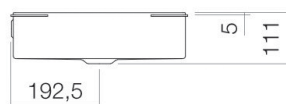

Technical factsheet

Undermount basin

UB.ME750

ME series (Metaphor)

Item Number:

3227704000

Characteristics

Model description	UB.ME750
Item Number	3227704000
Material basin	glazed steel
	white
Coating	ProShield
Dimensions	w/h/d 744 mm/111 mm/369 mm
Form	rectangular
Hole	without tap hole
Overflow	with overflow
Net weight	13,2 kg
Mounting type	for installation from below
Note	optimised for installation directly under the laminate layer of a coated counter top
Fittings information	Impact area 112 mm - 157 mm rear edge of basin

Optimal impact on the basin mould with fittings that have a vertical outlet (90 ° angle of impact) and a built-in aerator.

Product/tender specifications

Undermount basin

UB.ME750

ME series (Metaphor)

Item Number:

3227704000

Text

Undermount basin, for installation from below, rectangular, w/h/d 744/111/369 mm, glazed steel, white, ProShield, without tap hole, with overflow, fixing set, overflow set, optimised for installation directly under the laminate layer of a coated counter top
