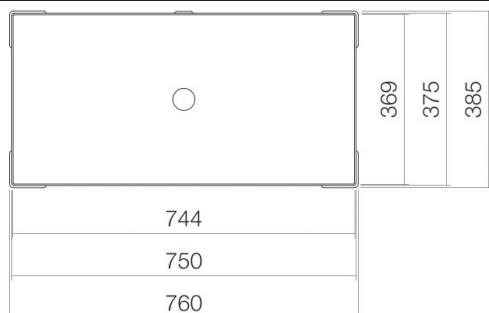

Technical factsheet

Undermount basin

UB.ME750

ME series (Metaphor)

Item Number:

3227704000

Characteristics

Model description	UB.ME750
Item Number	3227704000
Material basin	glazed steel
	white
Coating	ProShield
Dimensions	w/h/d 744 mm/111 mm/369 mm
Form	rectangular
Hole	without tap hole
Overflow	with overflow
Net weight	13,2 kg
Mounting type	for installation from below
Note	optimised for installation directly under the laminate layer of a coated counter top
Fittings information	Impact area 112 mm - 157 mm rear edge of basin

Optimal impact on the basin mould with fittings that have a vertical outlet (90 ° angle of impact) and a built-in aerator.

Product/tender specifications

Undermount basin

UB.ME750

ME series (Metaphor)

Item Number:

3227704000

Text

Undermount basin, for installation from below, rectangular, w/h/d 744/111/369 mm, glazed steel, white, ProShield, without tap hole, with overflow, fixing set, overflow set, optimised for installation directly under the laminate layer of a coated counter top
