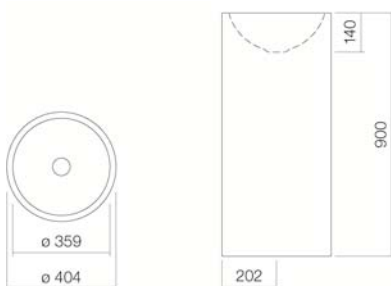

#### Features

Description	WT.RX400K
Article number	4504000000
Standard colour	White
Special surfaces	White easy-clean (XXXX XXX 400) White antibacterial (XXXX XXX 401)
Construction	without tap hole, without overflow
Special versions	special- or matt colour
Dimensions	ø 404 x 900mm
Material	Glazed steel
Net weight	17,3 kg
Installation	for floor connection
Accessoires	
Tap fitting information	Optimum point of impact approx. 112 – 1527mm from rear edge of basin.
<small>Tap fittings with a vertical outlet and aerator provide the optimum flow of water onto the surface below (angle of impact: 90°).</small>	

#### Text for invitation to tender

Washstand, round, ø 404mm, glazed inside and outside, white, height 900mm, without tap hole and overflow, including floor bracket, chrome-plated drain valve, Bottle trap and fixing set