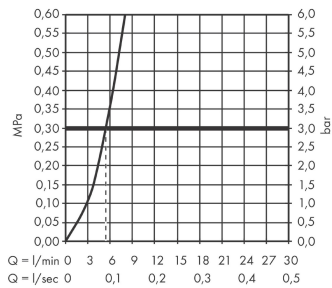

AXOR MyEdition
3-hole basin mixer 70 with push-open waste set
Surfaces: **Chrome/Black Glass** Article Number: **47050600**

Flowchart

AXOR MyEdition
3-hole basin mixer 70 with push-open waste set
 Surfaces: **Chrome/Black Glass** Article Number: **47050600**

Exploded Drawing

Year of production: >01/19

AXOR MyEdition
3-hole basin mixer 70 with push-open waste set
 Surfaces: **Chrome/Black Glass** Article Number: **47050600**

Spare part list

Year of production: >01/19

Pos.	Description	Article Number	PC	PU
1	cover	47900600	0	1
2	spray former	93385000	0	1
3	O-ring 13x1,5	98475000	0	1
4	service unit	93384000	0	1
5	O-ring 8x1,75	97827000	0	1
6	flow limiter (5 l/min)	95311000	0	1
7	connection hose 200 mm M10x1	92913000	0	1
8	flat seal	98749000	0	1
9	O-ring 26x4	92191000	0	1
10	fixing set (Ø 28)	92909000	0	1
11	lever collar	97548000	0	1
12	hose connection angel	92905000	0	1
13	handle for hot water	93379000	0	1
14	handle for cold water	93380000	0	1
15	escutcheon for handle	93381000	0	1
16	O-ring 33x2,5	92907000	0	1
17	handle fixing set	98932000	0	1
18	shut off unit right closing	98817000	0	1
19	shut off unit left closing	95366000	0	1
20	connection hose 400 mm M10x1	92914000	0	1
21	connection hose 450 mm M8x0,75 G3/8	97206000	0	1
22	O-ring 6,6x1,6	93019000	0	1
a	push-open waste set	51300000	0	1
b	service unit	93384007	0	1