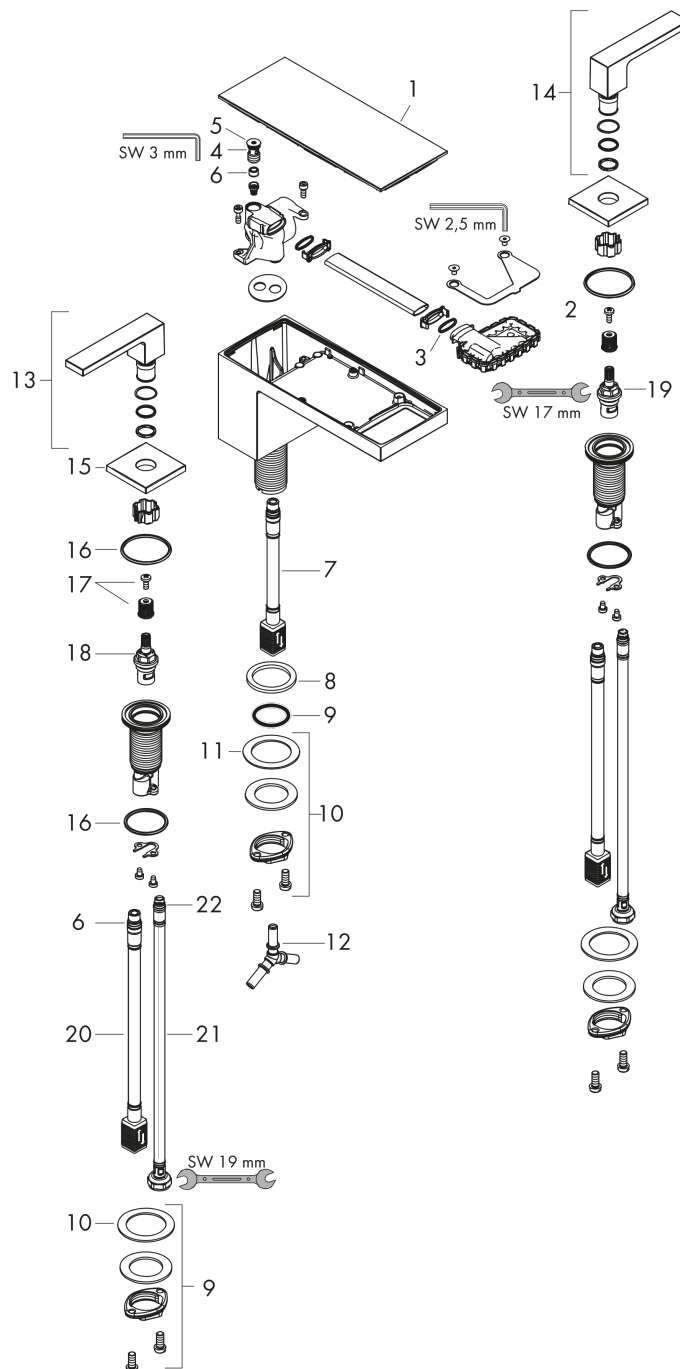

AXOR MyEdition
3-hole basin mixer 70 with push-open waste set
Surfaces: **Chrome/Black Glass** Article Number: **47050600**

Flowchart

AXOR MyEdition
3-hole basin mixer 70 with push-open waste set
 Surfaces: **Chrome/Black Glass** Article Number: **47050600**

Exploded Drawing

Year of production: >01/19

AXOR MyEdition
3-hole basin mixer 70 with push-open waste set
 Surfaces: **Chrome/Black Glass** Article Number: **47050600**

Spare part list

Year of production: >01/19

Pos.	Description	Article Number	PC	PU
1	cover	47900600	0	1
2	spray former	93385000	0	1
3	O-ring 13x1,5	98475000	0	1
4	service unit	93384000	0	1
5	O-ring 8x1,75	97827000	0	1
6	flow limiter (5 l/min)	95311000	0	1
7	connection hose 200 mm M10x1	92913000	0	1
8	flat seal	98749000	0	1
9	O-ring 26x4	92191000	0	1
10	fixing set (Ø 28)	92909000	0	1
11	lever collar	97548000	0	1
12	hose connection angel	92905000	0	1
13	handle for hot water	93379000	0	1
14	handle for cold water	93380000	0	1
15	escutcheon for handle	93381000	0	1
16	O-ring 33x2,5	92907000	0	1
17	handle fixing set	98932000	0	1
18	shut off unit right closing	98817000	0	1
19	shut off unit left closing	95366000	0	1
20	connection hose 400 mm M10x1	92914000	0	1
21	connection hose 450 mm M8x0,75 G3/8	97206000	0	1
22	O-ring 6,6x1,6	93019000	0	1
a	push-open waste set	51300000	0	1
b	service unit	93384007	0	1