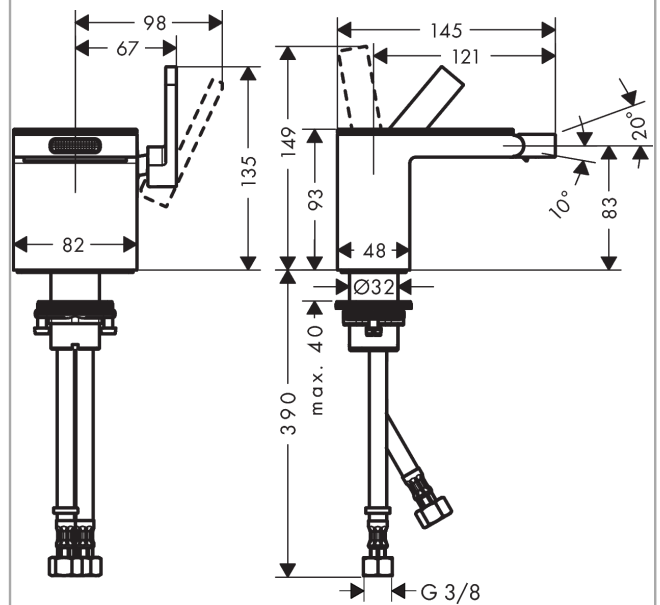

AXOR MyEdition
Single lever bidet mixer with push-open waste set without plate
 Surfaces: **Chrome** Article Number: **47212000**

Description

product features

- consists of: single lever bidet mixer, waste set
- projection 121 mm
- aerator with ball pivot
- normal spray
- flow rate at 3 bar: 5 l/min
- ceramic cartridge
- temperature limitation adjustable
- isolated water conduction
- suitable for continuous flow water heaters
- push-open waste set G 1¼
- connection dimension: DN15

Technology

Product image

Scale drawing

AXOR MyEdition
Single lever bidet mixer with push-open waste set without plate
Surfaces: **Chrome** Article Number: **47212000**

Flowchart

AXOR MyEdition
Single lever bidet mixer with push-open waste set without plate
 Surfaces: **Chrome** Article Number: **47212000**

Exploded Drawing

Year of production: >10/18

AXOR MyEdition
Single lever bidet mixer with push-open waste set without plate
 Surfaces: **Chrome** Article Number: **47212000**

Spare part list

Year of production: >10/18

Pos.	Description	Article Number	PC	PU
1	service unit	93384000	0	1
2	O-ring 8x1,75	97827000	0	1
3	O-ring 13x1,5	98475000	0	1
4	spray former	93382000	0	1
5	handle	93386000	0	1
6	O-ring 33x1,5	98164000	0	1
7	nut	92926000	0	1
8	O-ring 30x1,5	98433000	0	1
9	O-ring 29x2	98391000	0	1
10	O-ring 25x1,5	98146000	0	1
11	cartridge, assy	92900000	0	1
12	seal	93383000	0	1
13	fixing set (Ø 32)	13961000	0	1
14	lever collar	97548000	0	1
15	connection hose 450 mm M8x0,75 G3/8	97206000	0	1
16	O-ring 7x1,5	98422000	0	1
a	push-open waste set	51300000	0	1
b	cover	47908000	0	1
c	cover	47911000	0	1
d	cover	47915000	0	1
e	cover	47918000	0	1
f	fixation extension 35 mm	13898000	0	1
g	service unit	93384007	0	1