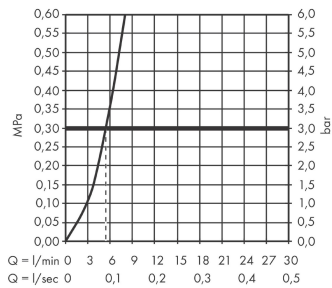

AXOR MyEdition
Single lever bidet mixer with push-open waste set without plate
 Surfaces: **Chrome** Article Number: **47212000**

Description

product features

- consists of: single lever bidet mixer, waste set
- projection 121 mm
- aerator with ball pivot
- normal spray
- flow rate at 3 bar: 5 l/min
- ceramic cartridge
- temperature limitation adjustable
- isolated water conduction
- suitable for continuous flow water heaters
- push-open waste set G 1¼
- connection dimension: DN15

Technology

Product image

Scale drawing

AXOR MyEdition
Single lever bidet mixer with push-open waste set without plate
Surfaces: **Chrome** Article Number: **47212000**

Flowchart

AXOR MyEdition
Single lever bidet mixer with push-open waste set without plate
 Surfaces: **Chrome** Article Number: **47212000**