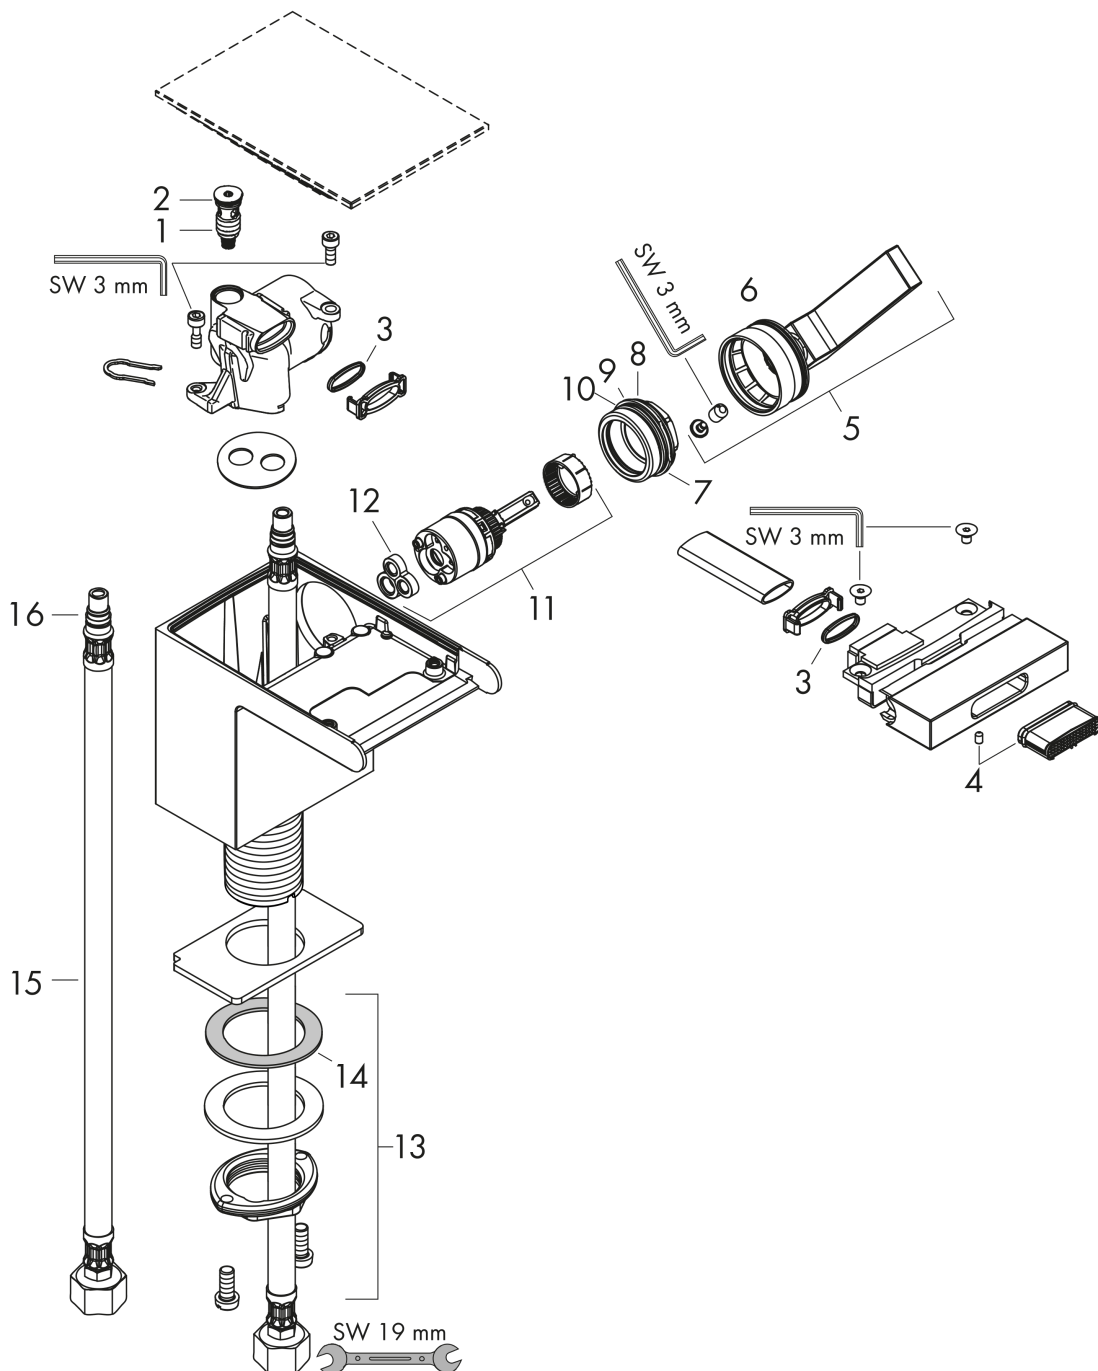

AXOR MyEdition
Single lever bidet mixer with push-open waste set without plate
 Surfaces: **Chrome** Article Number: **47212000**

Description

product features

- consists of: single lever bidet mixer, waste set
- projection 121 mm
- aerator with ball pivot
- normal spray
- flow rate at 3 bar: 5 l/min
- ceramic cartridge
- temperature limitation adjustable
- isolated water conduction
- suitable for continuous flow water heaters
- push-open waste set G 1¼
- connection dimension: DN15

Technology

Product image

Scale drawing

AXOR MyEdition
Single lever bidet mixer with push-open waste set without plate
Surfaces: **Chrome** Article Number: **47212000**

Flowchart

AXOR MyEdition
Single lever bidet mixer with push-open waste set without plate
 Surfaces: **Chrome** Article Number: **47212000**

Exploded Drawing

Year of production: >10/18

AXOR MyEdition
Single lever bidet mixer with push-open waste set without plate
 Surfaces: **Chrome** Article Number: **47212000**

Spare part list

Year of production: >10/18

Pos.	Description	Article Number	PC	PU
1	service unit	93384000	0	1
2	O-ring 8x1,75	97827000	0	1
3	O-ring 13x1,5	98475000	0	1
4	spray former	93382000	0	1
5	handle	93386000	0	1
6	O-ring 33x1,5	98164000	0	1
7	nut	92926000	0	1
8	O-ring 30x1,5	98433000	0	1
9	O-ring 29x2	98391000	0	1
10	O-ring 25x1,5	98146000	0	1
11	cartridge, assy	92900000	0	1
12	seal	93383000	0	1
13	fixing set (Ø 32)	13961000	0	1
14	lever collar	97548000	0	1
15	connection hose 450 mm M8x0,75 G3/8	97206000	0	1
16	O-ring 7x1,5	98422000	0	1
a	push-open waste set	51300000	0	1
b	cover	47908000	0	1
c	cover	47911000	0	1
d	cover	47915000	0	1
e	cover	47918000	0	1
f	fixation extension 35 mm	13898000	0	1
g	service unit	93384007	0	1