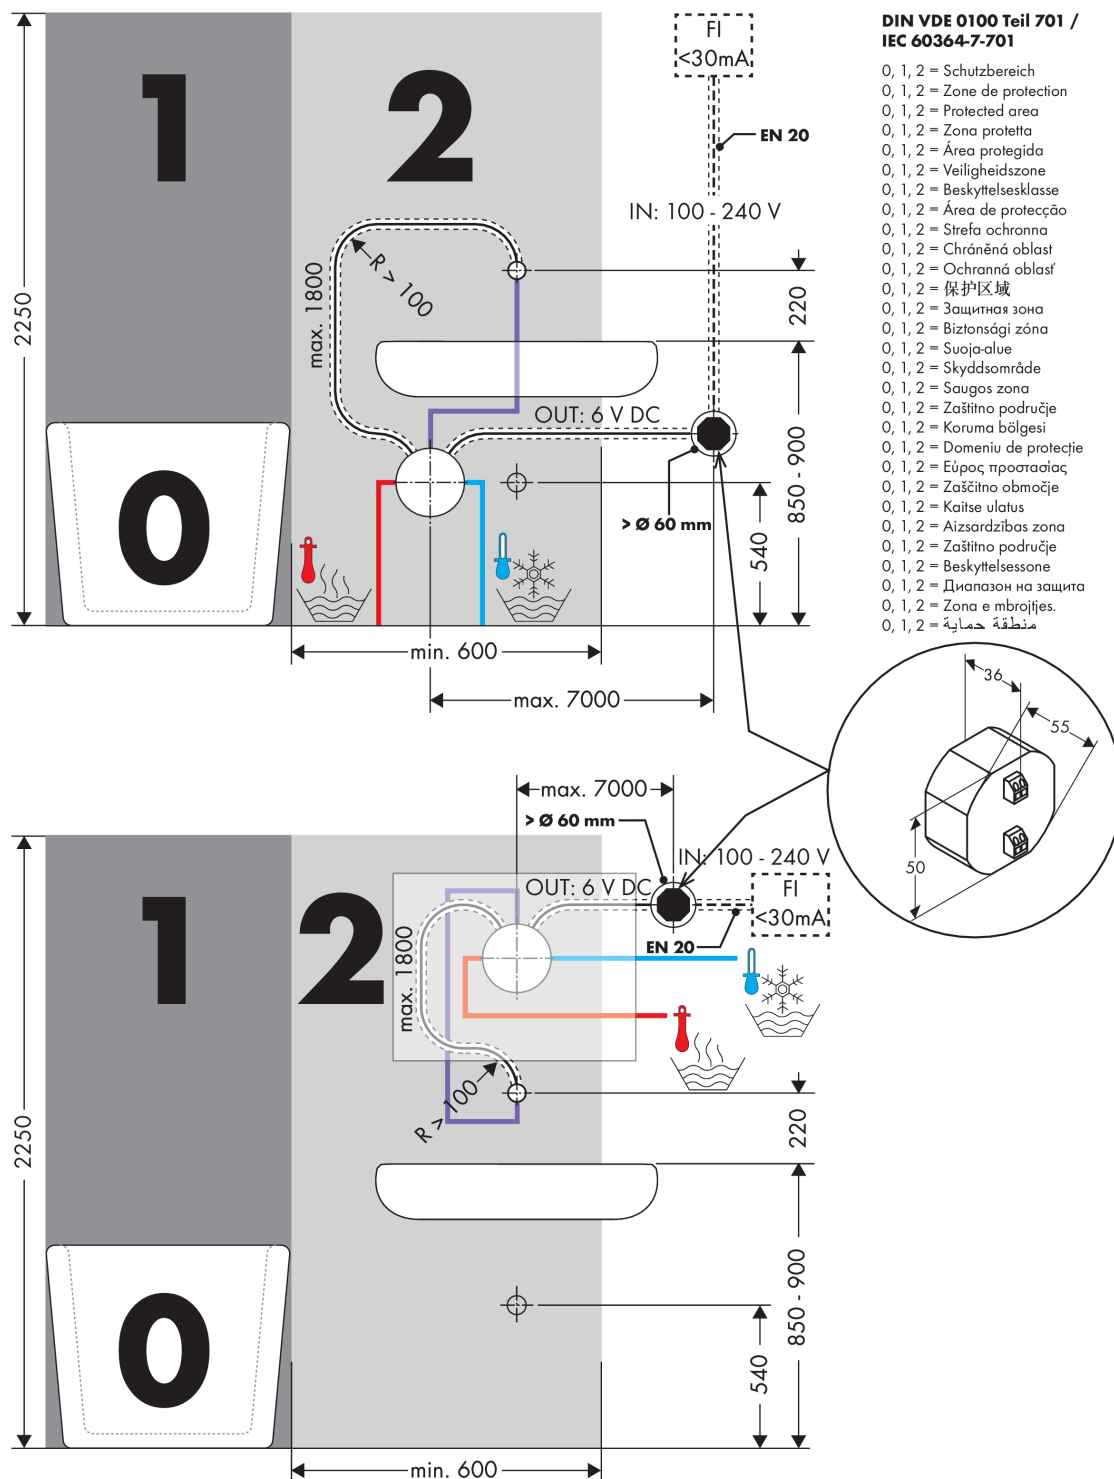

AXOR Citterio

Electronic basin mixer for concealed installation wall-mounted with spout 161 mm

Surfaces: **Chrome** Article Number: **39117000**

Description

product features

- projection 161 mm
- normal spray
- flow rate at 3 bar: 5 l/min
- theft-proof aerator
- temperature adjustable via iBox
- infrared sensor technology
- automatic environmental adjustment of infrared sensor
- adjustable optical range of infrared sensor (5 settings)
- 230 V / 50 Hz mains connection
- manual water stop for washbasin cleaning
- for ideal function please note a minimum distance of 140 mm from the aerators center to the back rim of the wash basin
- TÜV certified
- dirt filters in the connection hoses

Technology

Product image

Scale drawing

AXOR Citterio

Electronic basin mixer for concealed installation wall-mounted with spout 161 mm

Surfaces: **Chrome** Article Number: **39117000**

Flowchart

AXOR Citterio

Electronic basin mixer for concealed installation wall-mounted with spout 161 mm

Surfaces: **Chrome** Article Number: **39117000**

Installation examples

AXOR Citterio
Electronic basin mixer for concealed installation wall-mounted with spout 161 mm
 Surfaces: **Chrome** Article Number: **39117000**