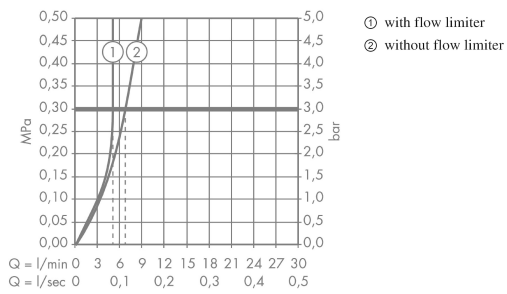

Technology

Product image

Scale drawing

AXOR Citterio

Electronic basin mixer for concealed installation wall-mounted with spout 161 mm

Surfaces: **Chrome** Article Number: **39117000**

Flowchart

AXOR Citterio