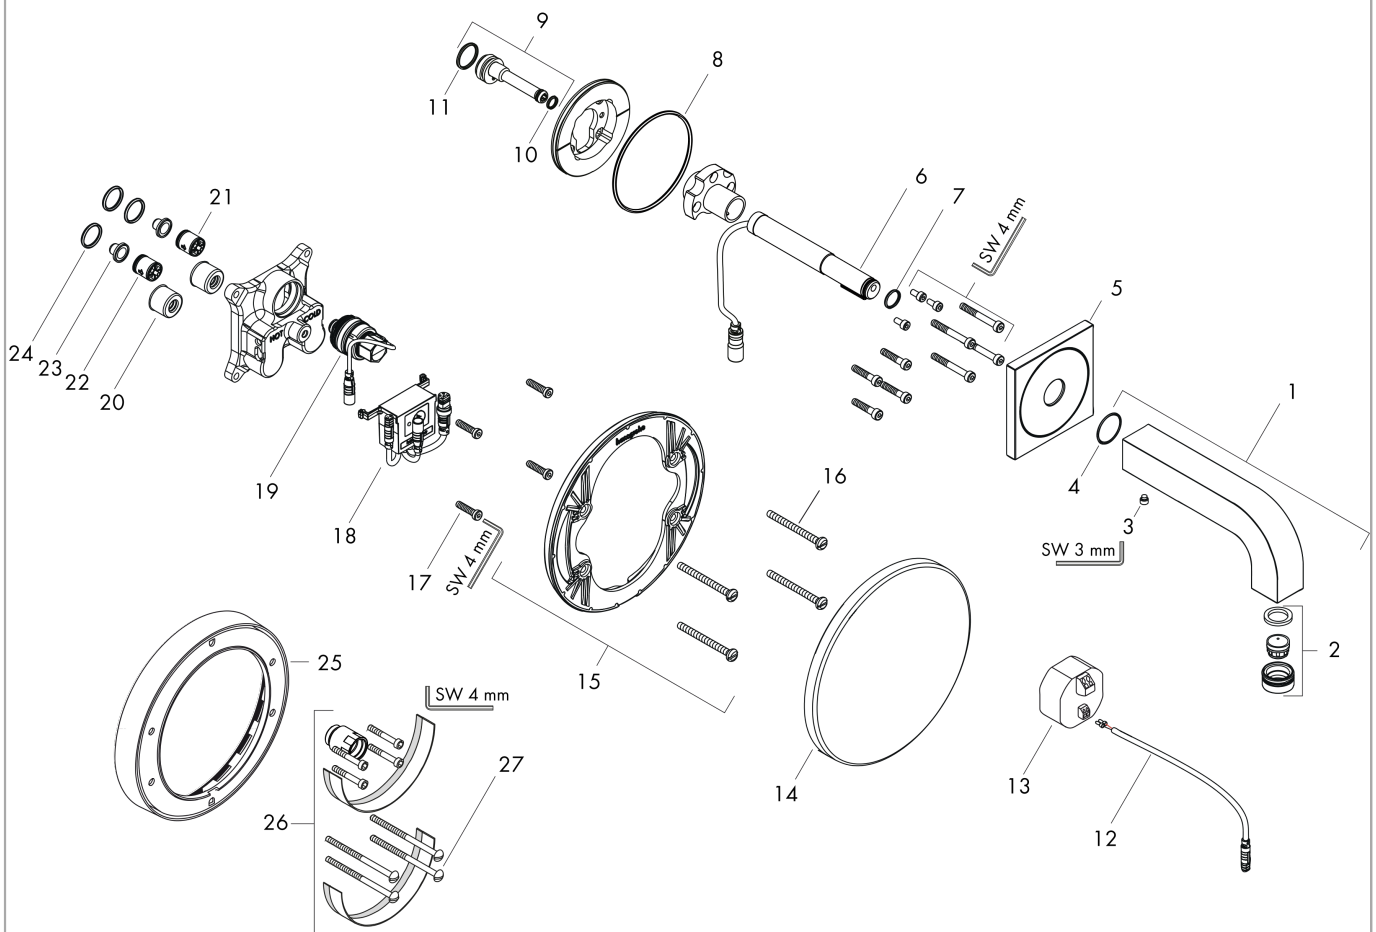

Electronic basin mixer for concealed installation wall-mounted with spout 161 mm

Surfaces: **Chrome** Article Number: **39117000**

Installation examples

AXOR Citterio
Electronic basin mixer for concealed installation wall-mounted with spout 161 mm
 Surfaces: **Chrome** Article Number: **39117000**

Exploded Drawing

Year of production: >01/12

AXOR Citterio

Electronic basin mixer for concealed installation wall-mounted with spout 161 mm

Surfaces: **Chrome** Article Number: **39117000**

Spare part list

Year of production: >01/12

Pos.	Description	Article Number	PC	PU
1	spout 160 mm	95944000	0	1
2	aerator M24x1 (5 l/min)	98802000	0	1
3	hollow set screw M6x6	97660000	0	1
4	O-ring 22x1,5	98173000	0	1
5	escutcheon	95943000	0	1
6	electronics	95942000	0	1
7	O-ring 12x1,5	98430000	0	1
8	O-ring 76x2,5	98431000	0	1
9	connecting thread	92449000	0	1
10	O-ring 7x1,5	98422000	0	1
11	O-ring 17x1,5	98137000	0	1
12	cable for illumination (12 V)	95586000	0	1
13	transformer	95945000	0	1
14	escutcheon Ø 170 mm	95946000	0	1
15	sub plate	96447000	0	1
16	set of fixing screws	96454000	0	1
17	set of screws	96525000	0	1
18	control system	95947000	0	1
19	solenoid valve 6 V	96904000	0	1
20	noise reduction	94073000	0	1
21	set of non return valves DW 15	94074000	0	1
22	non return valve (pressure-resistant up to 2 MPa)	92594000	0	1
23	filter packing	95291000	0	1
24	O-ring 16x2	98133000	0	1
25	extension 22 mm (Ø 170 mm)	13596000	0	1
26	extension 25 mm	13594000	0	1
27	set of fixing screws	97747000	0	1
a	concealed item	16180180	0	1
b	conversion kit with push button	95977000	0	1
c	cable extension set 5 m	95997000	0	1
d	extension 25 mm	13595000	0	1