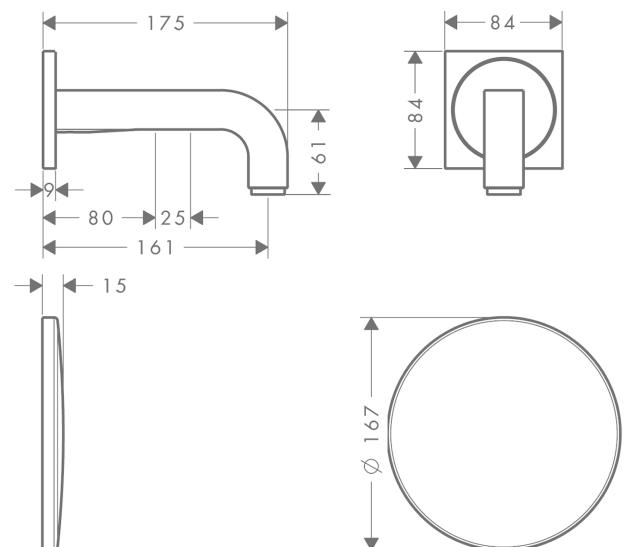

AXOR Citterio

Electronic basin mixer for concealed installation wall-mounted with spout 161 mm

Surfaces: **Chrome** Article Number: **39117000**

Description

product features

- projection 161 mm
- normal spray
- flow rate at 3 bar: 5 l/min
- theft-proof aerator
- temperature adjustable via iBox
- infrared sensor technology
- automatic environmental adjustment of infrared sensor
- adjustable optical range of infrared sensor (5 settings)
- 230 V / 50 Hz mains connection
- manual water stop for washbasin cleaning
- for ideal function please note a minimum distance of 140 mm from the aerators center to the back rim of the wash basin
- TÜV certified
- dirt filters in the connection hoses

Technology

Product image

Scale drawing

AXOR Citterio

Electronic basin mixer for concealed installation wall-mounted with spout 161 mm

Surfaces: **Chrome** Article Number: **39117000**

Flowchart

AXOR Citterio