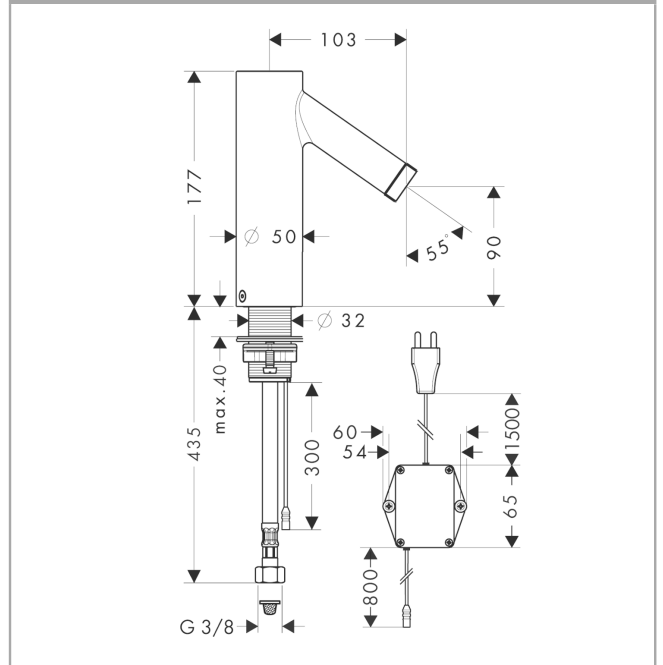

Technology

AXOR Starck

Electronic basin mixer with temperature control with mains connection 230 V

Surfaces: **Chrome** Article Number: **10140000**

Product image

Scale drawing

Flowchart

AXOR Starck

Electronic basin mixer with temperature control with mains connection 230 V

Surfaces: **Chrome** Article Number: **10140000**

Spare part list

Year of production: >02/16

Pos.	Description	Article Number	PC	PU
1	mixer-hood	92301000	0	1
2	aerator M24x1 (5 l/min)	95379000	0	1
3	O-ring 17x2	98199000	0	1
4	solenoid valve	95654000	0	1
5	O-ring 31x2	98204000	0	1
6	O-ring 41x2	98212000	0	1
7	sliding gear lever	92378000	0	1
8	cover cap	95433000	0	1
9	hexagon socket screw M4x10	97661000	0	1
10	mixing shaft	92377000	0	1
11	O-ring 6x2	98458000	0	1
12	O-ring 5x2	98215000	0	1
13	electronics	92346000	0	1
14	transformer	98800000	0	1
15	flat seal	98749000	0	1
16	fixing set (Ø 32)	13961000	0	1
17	lever collar	97548000	0	1
18	connection hose 450 mm M8x0,75 G3/8	98809000	0	1
19	O-ring 7x1,5	98422000	0	1
20	back flow preventor cartridge with microfilter	92297000	0	1
21	non return valve DW 10	96456000	0	1
22	screw	93272000	0	1
a	fixation extension 35 mm	13898000	0	1