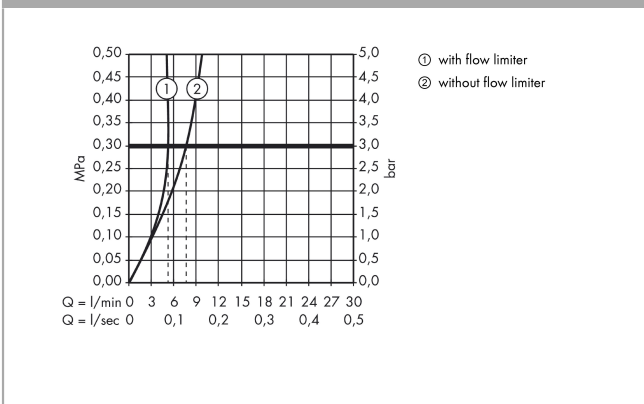

Technology

AXOR Starck

Electronic basin mixer with temperature control with mains connection 230 V

Surfaces: **Chrome** Article Number: **10140000**

Product image

Scale drawing

Flowchart

AXOR Starck