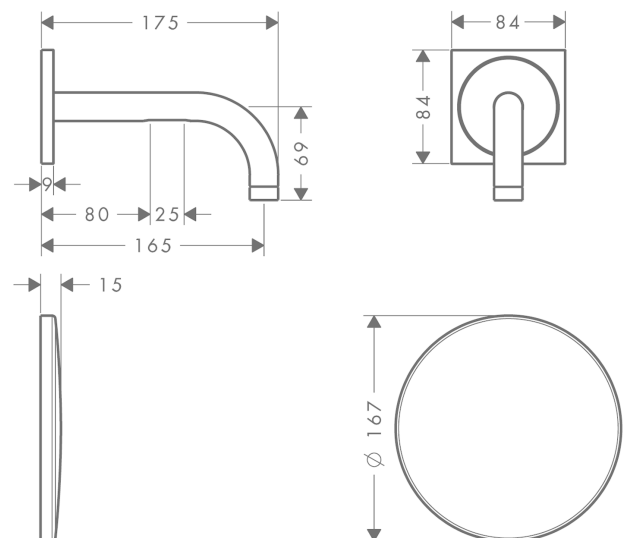

AXOR Uno

Electronic basin mixer for concealed installation wall-mounted with spout 165 mm

Surfaces: **Chrome** Article Number: **38119000**

Description

product features

- projection 165 mm
- normal spray
- flow rate at 3 bar: 5 l/min
- theft-proof aerator
- temperature adjustable via iBox
- infrared sensor technology
- automatic environmental adjustment of infrared sensor
- adjustable optical range of infrared sensor (5 settings)
- 230 V / 50 Hz mains connection
- manual water stop for washbasin cleaning
- for ideal function please note a minimum distance of 140 mm from the aerators center to the back rim of the wash basin
- TÜV certified
- dirt filters in the connection hoses

Technology

Product image

Scale drawing

AXOR Uno
Electronic basin mixer for concealed installation wall-mounted with spout 165 mm
 Surfaces: **Chrome** Article Number: **38119000**

Flowchart

AXOR Uno

Electronic basin mixer for concealed installation wall-mounted with spout 165 mm