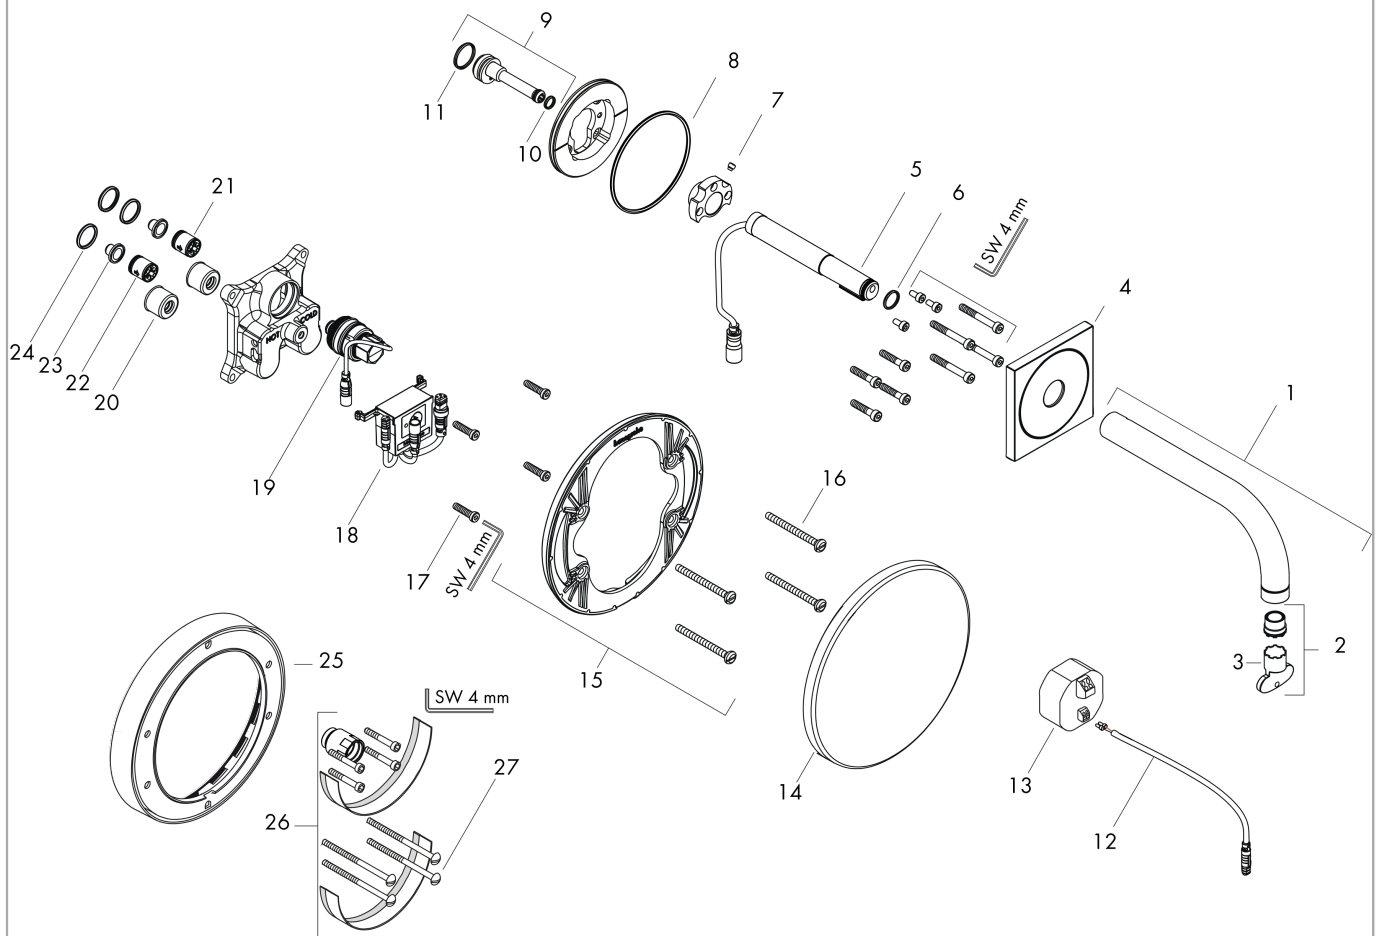

Surfaces: **Chrome** Article Number: **38119000**

Installation examples

AXOR Uno

Electronic basin mixer for concealed installation wall-mounted with spout 165 mm

Surfaces: **Chrome** Article Number: **38119000**

Exploded Drawing

Year of production: >01/12

AXOR Uno

Electronic basin mixer for concealed installation wall-mounted with spout 165 mm

Surfaces: **Chrome** Article Number: **38119000**

Spare part list

Year of production: >01/12

Pos.	Description	Article Number	PC	PU
1	spout 165 mm	95950000	0	1
2	aerator laminar M16,5x1 (5 l/min)	93118000	0	1
3	special tool	98987000	0	1
4	escutcheon	95943000	0	1
5	electronics	95942000	0	1
6	O-ring 12x1,5	98430000	0	1
7	hollow set screw M6x6	97660000	0	1
8	O-ring 76x2,5	98431000	0	1
9	connecting thread	92449000	0	1
10	O-ring 7x1,5	98422000	0	1
11	O-ring 17x1,5	98137000	0	1
12	cable for illumination (12 V)	95586000	0	1
13	transformer	95945000	0	1
14	escutcheon Ø 170 mm	95946000	0	1
15	sub plate	96447000	0	1
16	set of fixing screws	96454000	0	1
17	set of screws	96525000	0	1
18	control system	95947000	0	1
19	solenoid valve 6 V	96904000	0	1
20	noise reduction	94073000	0	1
21	set of non return valves DW 15	94074000	0	1
22	non return valve (pressure-resistant up to 2 MPa)	92594000	0	1
23	filter packing	95291000	0	1
24	O-ring 16x2	98133000	0	1
25	extension 22 mm (Ø 170 mm)	13596000	0	1
26	extension 25 mm	13594000	0	1
27	set of fixing screws	97747000	0	1
a	concealed item	16180180	0	1
b	cable extension set 5 m	95997000	0	1
c	conversion kit with push button	95977000	0	1
d	extension 25 mm	13595000	0	1