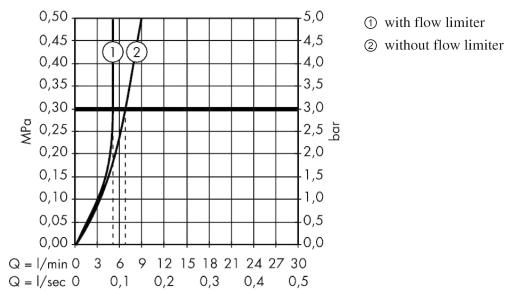

AXOR Uno
Electronic basin mixer for concealed installation wall-mounted with spout 165 mm
Surfaces: **Chrome** Article Number: **38119000**

Flowchart