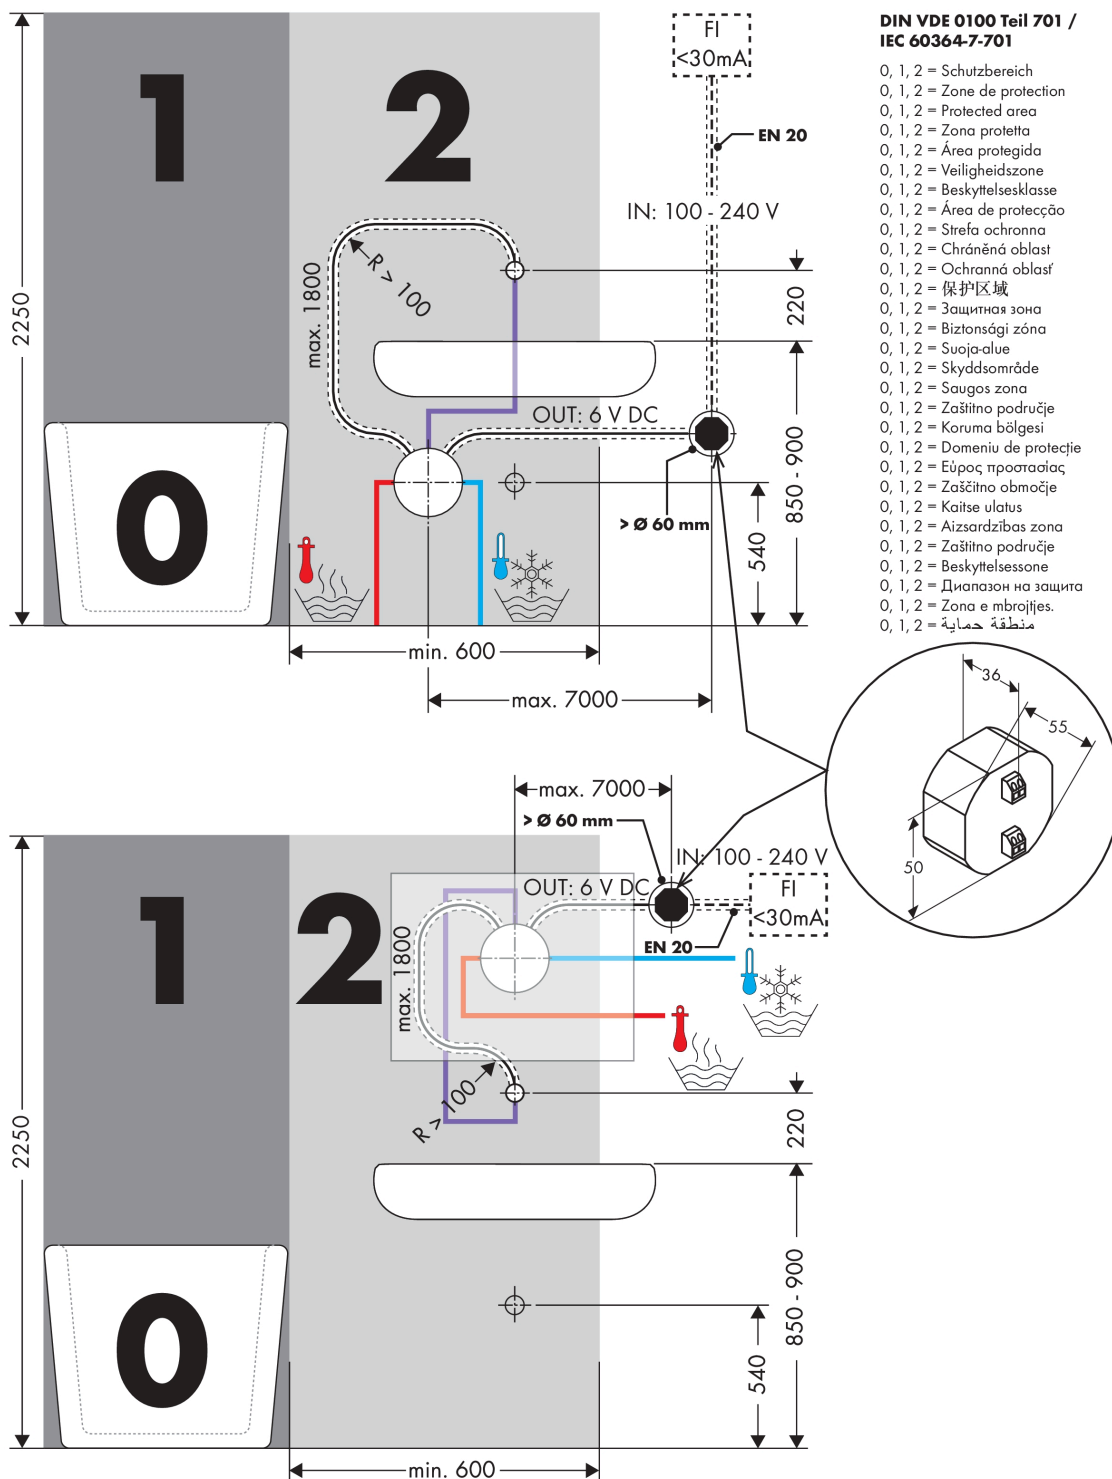

AXOR Uno

Electronic basin mixer for concealed installation wall-mounted with spout 165 mm

Surfaces: **Chrome** Article Number: **38119000**

Description

product features

- projection 165 mm
- normal spray
- flow rate at 3 bar: 5 l/min
- theft-proof aerator
- temperature adjustable via iBox
- infrared sensor technology
- automatic environmental adjustment of infrared sensor
- adjustable optical range of infrared sensor (5 settings)
- 230 V / 50 Hz mains connection
- manual water stop for washbasin cleaning
- for ideal function please note a minimum distance of 140 mm from the aerators center to the back rim of the wash basin
- TÜV certified
- dirt filters in the connection hoses

Technology

Product image

Scale drawing

AXOR Uno
Electronic basin mixer for concealed installation wall-mounted with spout 165 mm
 Surfaces: **Chrome** Article Number: **38119000**

Flowchart

AXOR Uno

Electronic basin mixer for concealed installation wall-mounted with spout 165 mm

Surfaces: **Chrome** Article Number: **38119000**

Installation examples

AXOR Uno

Electronic basin mixer for concealed installation wall-mounted with spout 165 mm

Surfaces: **Chrome** Article Number: **38119000**

Exploded Drawing

Year of production: >01/12

AXOR Uno

Electronic basin mixer for concealed installation wall-mounted with spout 165 mm

Surfaces: **Chrome** Article Number: **38119000**

Spare part list

Year of production: >01/12