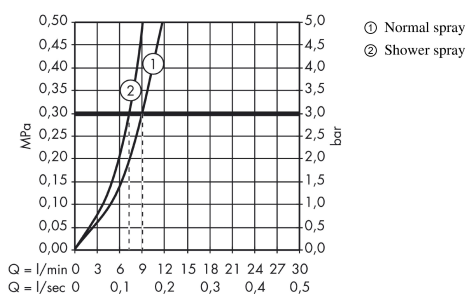

AXOR Citterio M
2-hole single lever kitchen mixer with pull-out spray
Surfaces: **Chrome** Article Number: **34822000**

Description

product features

- ComfortZone 220
- swivel range 110° / 150°
- normal and spray jet
- lockable shower spray, spray returns through pressing spray diverter
- MagFit magnetic shower support
- quick connect shower hose
- connection dimension: DN15
- flow rate 9.5 l/min
- ceramic cartridge
- connection type: G 3/8 connections
- integrated non-return valve
- suitable for continuous flow water heaters

Technology

Product image

Scale drawing

AXOR Citterio M
2-hole single lever kitchen mixer with pull-out spray
 Surfaces: **Chrome** Article Number: **34822000**

Flowchart

AXOR Citterio M
2-hole single lever kitchen mixer with pull-out spray
 Surfaces: **Chrome** Article Number: **34822000**