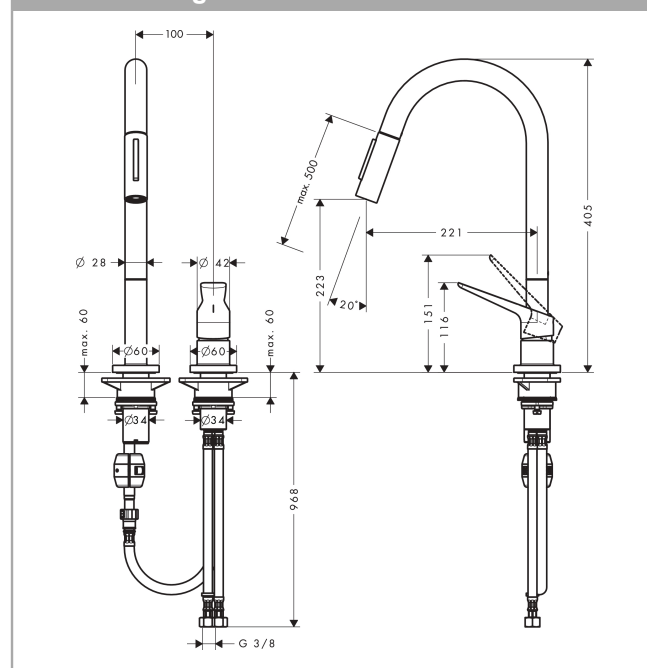

AXOR Citterio M
2-hole single lever kitchen mixer with pull-out spray
Surfaces: **Chrome** Article Number: **34822000**

Description

product features

- ComfortZone 220
- swivel range 110° / 150°
- normal and spray jet
- lockable shower spray, spray returns through pressing spray diverter
- MagFit magnetic shower support
- quick connect shower hose
- connection dimension: DN15
- flow rate 9.5 l/min
- ceramic cartridge
- connection type: G 3/8 connections
- integrated non-return valve
- suitable for continuous flow water heaters

Technology

Product image

Scale drawing

AXOR Citterio M
2-hole single lever kitchen mixer with pull-out spray
 Surfaces: **Chrome** Article Number: **34822000**

Flowchart

AXOR Citterio M
2-hole single lever kitchen mixer with pull-out spray
 Surfaces: **Chrome** Article Number: **34822000**

Exploded Drawing

Year of production: >10/17

AXOR Citterio M
2-hole single lever kitchen mixer with pull-out spray
 Surfaces: **Chrome** Article Number: **34822000**

Spare part list

Year of production: >10/17