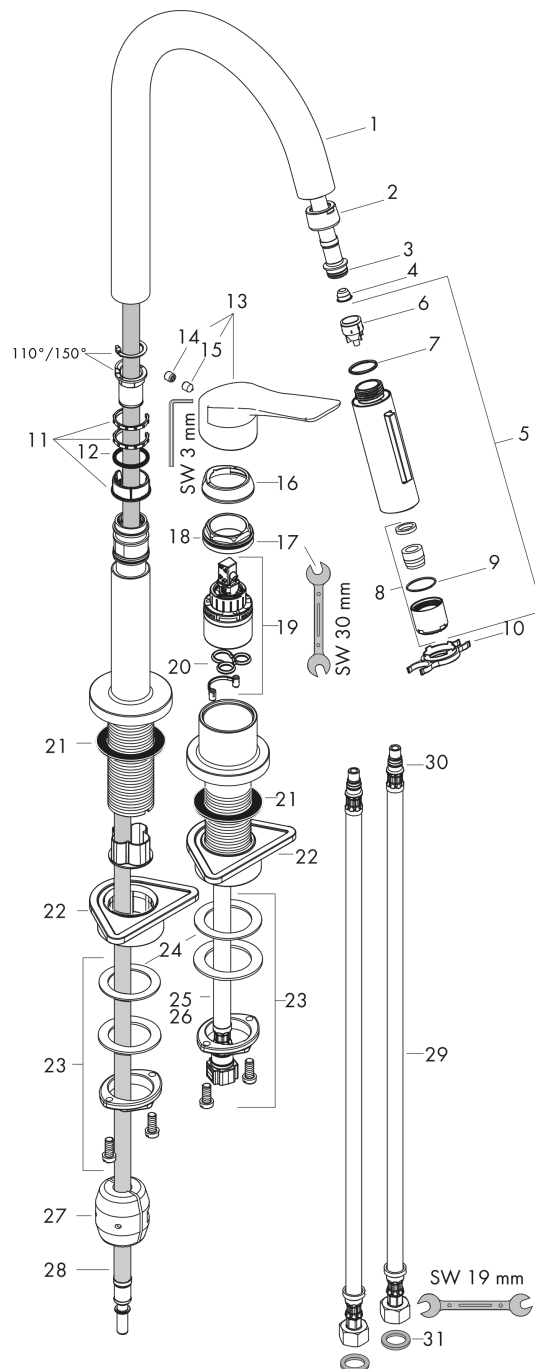

Technology

Product image

Scale drawing

AXOR Citterio M
2-hole single lever kitchen mixer with pull-out spray
 Surfaces: **Chrome** Article Number: **34822000**

Flowchart

AXOR Citterio M
2-hole single lever kitchen mixer with pull-out spray
 Surfaces: **Chrome** Article Number: **34822000**

Exploded Drawing

Year of production: >10/17

AXOR Citterio M
2-hole single lever kitchen mixer with pull-out spray
 Surfaces: **Chrome** Article Number: **34822000**

Spare part list

Year of production: >10/17

Pos.	Description	Article Number	PC	PU
1	spout cpl.	95562000	0	1
2	nut	92755000	0	1
3	O-ring 11x2	98127000	0	1
4	filter	97735000	0	1
5	handspray	95908000	0	1
6	non return valve	96737000	0	1
7	O-ring 18x1,5	98231000	0	1
8	aerator laminar M22x1 (15 l/min)	95909000	0	1
9	O-ring 20x1	98140000	0	1
10	service tool	95910000	0	1
11	set of lever collars	98365000	0	1
12	O-ring 21x2,5	98211000	0	1
13	handle	95902000	0	1
14	screw cover	96762000	0	1
15	hollow set screw M6x8	98444000	0	1
16	flange	96763000	0	1
17	nut	97209000	0	1
18	O-ring 33x2	98154000	0	1
19	cartridge, assy	92730000	0	1
20	seal	95008000	0	1
21	sealing washer	97825000	0	1
22	support	97523000	0	1
23	fixing set (Ø 34)	95049000	0	1
24	lever collar	97548000	0	1
25	connection hose 600 mm M10x1	95561000	0	1
26	O-ring 8x1,75	97827000	0	1
27	weight	98551000	0	1
28	hose 1,50 m	95507000	0	1
29	connection hose 900 mm M8x0,75 G3/8	96316000	0	1
30	O-ring 7x1,5	98422000	0	1
31	sealing set	95581000	0	1
a	Grease	90920000	0	1