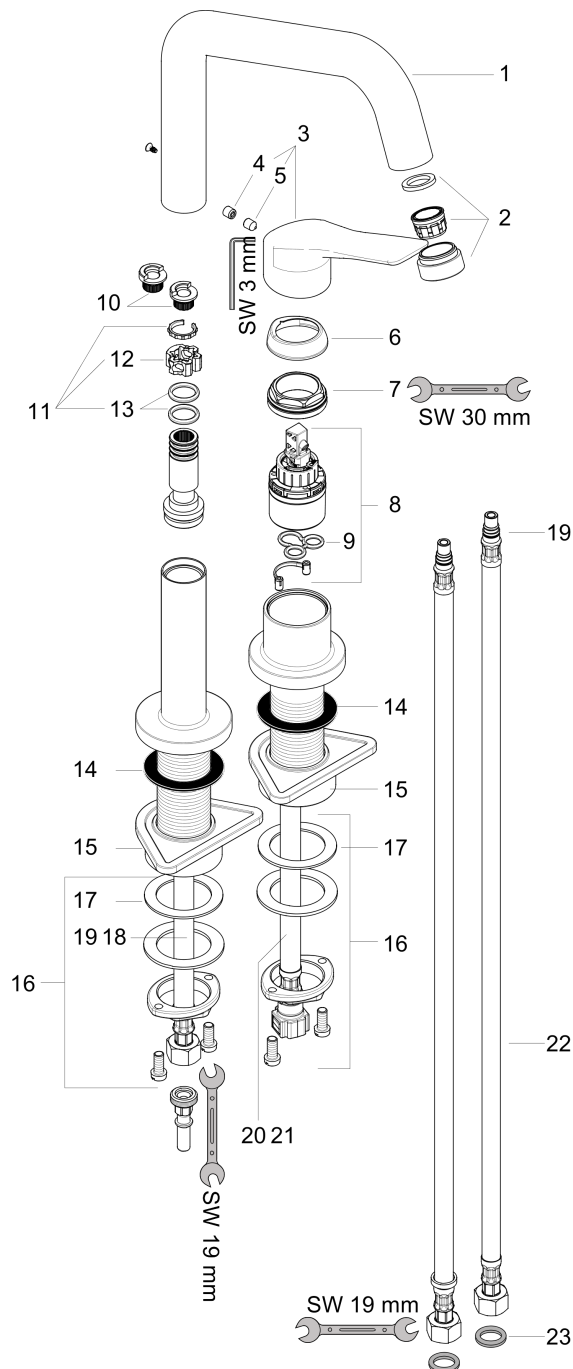

AXOR Citterio M
2-hole single lever kitchen mixer 240 with swivel spout
Surfaces: **Chrome** Article Number: **34820000**

Flowchart

AXOR Citterio M
2-hole single lever kitchen mixer 240 with swivel spout
 Surfaces: **Chrome** Article Number: **34820000**

Exploded Drawing

Year of production: >11/11

AXOR Citterio M
2-hole single lever kitchen mixer 240 with swivel spout
 Surfaces: **Chrome** Article Number: **34820000**

Spare part list

Year of production: >11/11

Pos.	Description	Article Number	PC	PU
1	spout cpl.	98604000	0	1
2	aerator M24x1 (15 l/min)	97691000	0	1
3	handle	95902000	0	1
4	screw cover	96762000	0	1
5	hollow set screw M6x8	98444000	0	1
6	flange	96763000	0	1
7	nut	97209000	0	1
8	cartridge, assy	92730000	0	1
9	seal	95008000	0	1
10	set of locating rings (110° / 150°)	98486000	0	1
11	sealing set	92646000	0	1
12	axialring	97558000	0	1
13	O-ring 14x2	98129000	0	1
14	sealing washer	97825000	0	1
15	support	97523000	0	1
16	fixing set (Ø 34)	95049000	0	1
17	lever collar	97548000	0	1
18	connection hose 600 mm M10x1 G3/8	97398000	0	1
19	O-ring 8x1,75	97827000	0	1
20	connection hose 600 mm M10x1	95561000	0	1
21	O-ring 7x1,5	98422000	0	1
22	connection hose 900 mm M8x0,75 G3/8	98758000	0	1
23	sealing set	95581000	0	1
a	set of locating rings (60° / 80°)	92259000	0	1