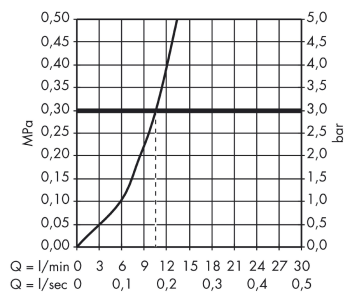

AXOR Citterio M
2-hole single lever kitchen mixer 240 with swivel spout
Surfaces: **Chrome** Article Number: **34820000**

Flowchart

AXOR Citterio M
2-hole single lever kitchen mixer 240 with swivel spout
 Surfaces: **Chrome** Article Number: **34820000**

Exploded Drawing

Year of production: >11/11

AXOR Citterio M
2-hole single lever kitchen mixer 240 with swivel spout
 Surfaces: **Chrome** Article Number: **34820000**

Spare part list

Year of production: >11/11