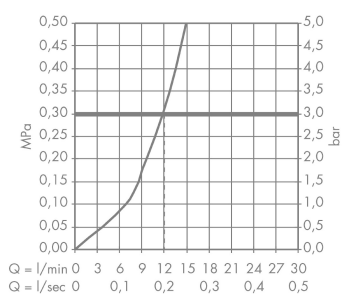

AXOR Citterio
Single lever kitchen mixer 260 with swivel spout
Surfaces: **Chrome** Article Number: **39850000**

Flowchart