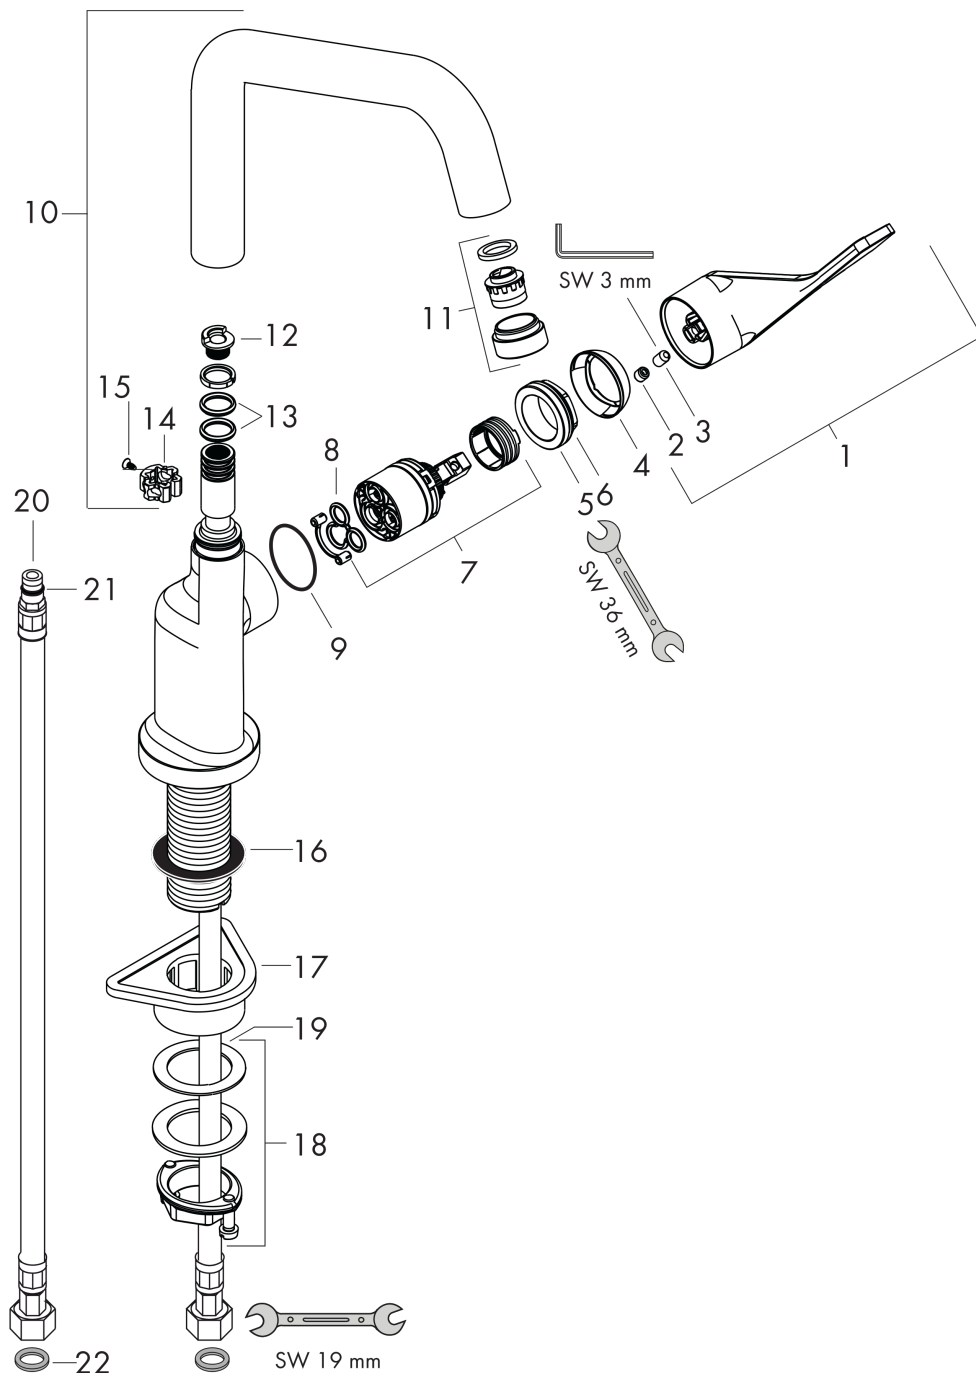

## Scale drawing

**AXOR Citterio**  
**Single lever kitchen mixer 260 with swivel spout**  
Surfaces: **Chrome** Article Number: **39850000**

## Flowchart

**AXOR Citterio**  
**Single lever kitchen mixer 260 with swivel spout**  
 Surfaces: **Chrome** Article Number: **39850000**

## Exploded Drawing

Year of production: >10/10

**AXOR Citterio**  
**Single lever kitchen mixer 260 with swivel spout**  
 Surfaces: **Chrome** Article Number: **39850000**

## Spare part list

Year of production: >10/10

Pos.	Description	Article Number	PC	PU
1	handle	39891000	0	1
2	screw cover	96338000	0	1
3	hollow set screw M6x10 DIN 916	96029000	0	1
4	flange	98603000	0	1
5	nut	96461000	0	1
6	O-Ring 32x2	98193000	0	1
7	cartridge, assy	92730000	0	1
8	seal	95008000	0	1
9	O-ring 35x2	92604000	0	1
10	spout cpl.	98604000	0	1
11	aerator M24x1 (15 l/min)	97691000	0	1
12	set of locating rings (110° / 150°)	98486000	0	1
13	sealing set	92646000	0	1
14	axialring	97558000	0	1
15	screw	97662000	0	1
16	sealing washer	97825000	0	1
17	support	97523000	0	1
18	fixing set (Ø 34)	95049000	0	1
19	lever collar	97548000	0	1
20	connection hose 900 mm M8x0,75 G3/8	96316000	0	1
21	O-ring 7x1,5	98422000	0	1
22	sealing set	95581000	0	1