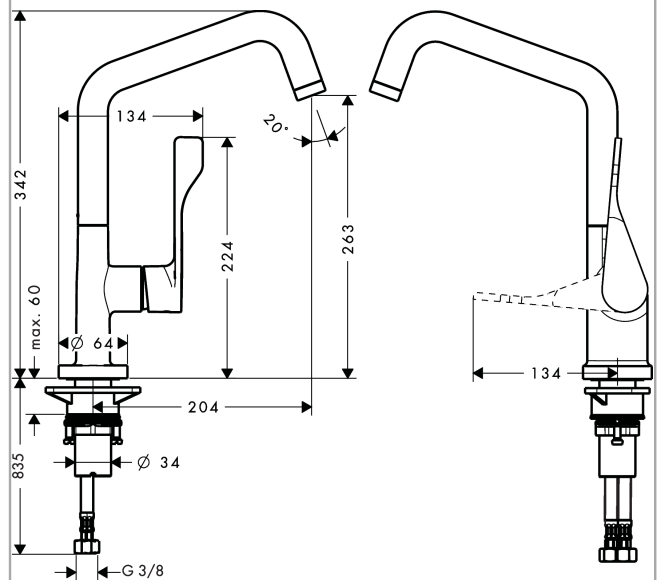

### product features

- ComfortZone 260
- swivel range adjustable in 3 steps 110°, 150° or 360°
- normal spray
- connection dimension: DN15
- flow rate 13 l/min
- ceramic cartridge
- connection type: G 3/8 connections
- integrated non-return valve
- suitable for continuous flow water heaters

## Scale drawing

**AXOR Citterio**  
**Single lever kitchen mixer 260 with swivel spout**  
Surfaces: **Chrome** Article Number: **39850000**

## Exploded Drawing

Year of production: >10/10

**AXOR Citterio**  
**Single lever kitchen mixer 260 with swivel spout**  
 Surfaces: **Chrome** Article Number: **39850000**

## Spare part list

Year of production: >10/10

Pos.	Description	Article Number	PC	PU
1	handle	39891000	0	1
2	screw cover	96338000	0	1
3	hollow set screw M6x10 DIN 916	96029000	0	1
4	flange	98603000	0	1
5	nut	96461000	0	1
6	O-Ring 32x2	98193000	0	1
7	cartridge, assy	92730000	0	1
8	seal	95008000	0	1
9	O-ring 35x2	92604000	0	1
10	spout cpl.	98604000	0	1
11	aerator M24x1 (15 l/min)	97691000	0	1
12	set of locating rings (110° / 150°)	98486000	0	1
13	sealing set	92646000	0	1
14	axialring	97558000	0	1
15	screw	97662000	0	1
16	sealing washer	97825000	0	1
17	support	97523000	0	1
18	fixing set (Ø 34)	95049000	0	1
19	lever collar	97548000	0	1
20	connection hose 900 mm M8x0,75 G3/8	96316000	0	1
21	O-ring 7x1,5	98422000	0	1
22	sealing set	95581000	0	1