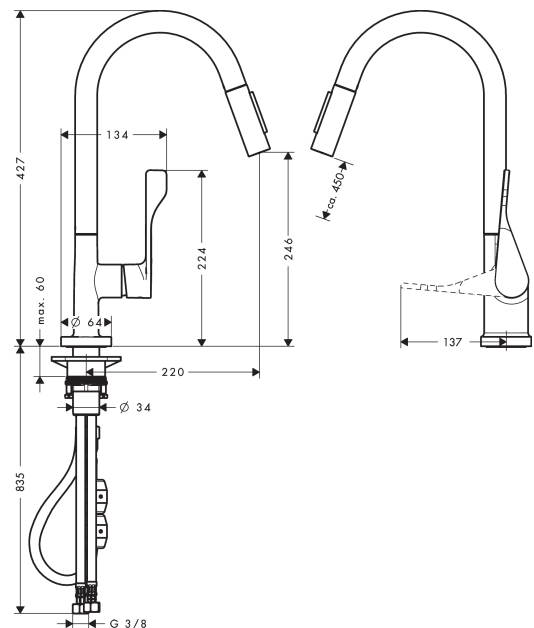

AXOR Citterio
Single lever kitchen mixer 250 with pull-out spray
 Surfaces: **Chrome** Article Number: **39835000**

Description

product features

- ComfortZone 250
- swivel range 110° / 150°
- normal and spray jet
- lockable shower spray, spray returns through pressing spray diverter
- MagFit magnetic shower support
- quick connect shower hose
- connection dimension: DN15
- flow rate 9.5 l/min
- ceramic cartridge
- connection type: G 3/8 connections
- integrated non-return valve
- suitable for continuous flow water heaters

Technology

Product image

Scale drawing

AXOR Citterio
Single lever kitchen mixer 250 with pull-out spray
Surfaces: **Chrome** Article Number: **39835000**

Flowchart