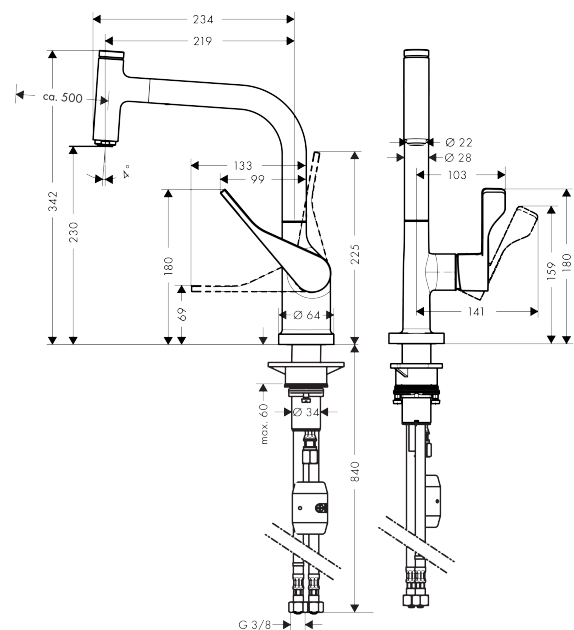

AXOR Citterio
Single lever kitchen mixer Select 230 with pull-out spout
 Surfaces: **Chrome** Article Number: **39861000**

Description

product features

- ComfortZone 230
- swivel range 110° / 150°
- normal spray
- Select button for a comfortable start/stop of the water flow
- MagFit magnetic shower support
- quick connect shower hose
- connection dimension: DN15
- flow rate 10 l/min
- ceramic cartridge
- connection type: G 3/8 connections
- integrated non-return valve
- suitable for continuous flow water heaters

Technology

Design awards

Product image

Scale drawing

AXOR Citterio
Single lever kitchen mixer Select 230 with pull-out spout
Surfaces: **Chrome** Article Number: **39861000**

Flowchart