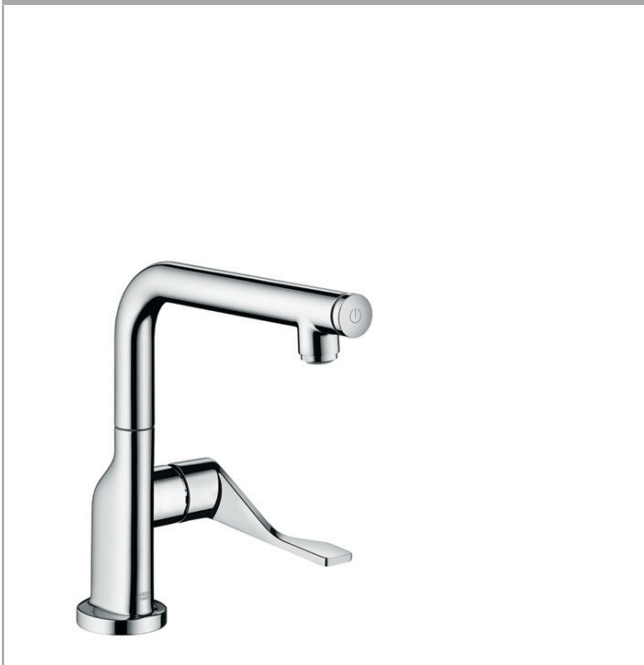

AXOR Citterio
Single lever kitchen mixer Select 230 with swivel spout
 Surfaces: **Chrome** Article Number: **39860000**

Description

product features

- ComfortZone 230
- swivel range adjustable in 3 steps 110°, 150° or 360°
- normal spray
- Select button for a comfortable start/stop of the water flow
- connection dimension: DN15
- flow rate 10 l/min
- ceramic cartridge
- connection type: G 3/8 connections
- integrated non-return valve
- suitable for continuous flow water heaters

Technology

Design awards

Product image

Scale drawing

AXOR Citterio
Single lever kitchen mixer Select 230 with swivel spout
Surfaces: **Chrome** Article Number: **39860000**

Flowchart

AXOR Citterio
Single lever kitchen mixer Select 230 with swivel spout
 Surfaces: **Chrome** Article Number: **39860000**

Exploded Drawing

Year of production: >08/15

AXOR Citterio
Single lever kitchen mixer Select 230 with swivel spout
 Surfaces: **Chrome** Article Number: **39860000**

Spare part list

Year of production: >08/15