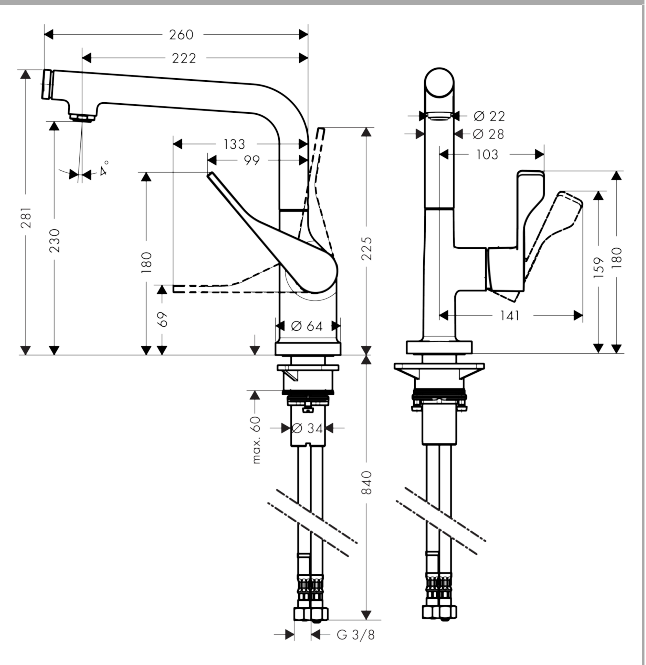

AXOR Citterio
Single lever kitchen mixer Select 230 with swivel spout
 Surfaces: **Chrome** Article Number: **39860000**

Description

product features

- ComfortZone 230
- swivel range adjustable in 3 steps 110°, 150° or 360°
- normal spray
- Select button for a comfortable start/stop of the water flow
- connection dimension: DN15
- flow rate 10 l/min
- ceramic cartridge
- connection type: G 3/8 connections
- integrated non-return valve
- suitable for continuous flow water heaters

Technology

Design awards

Product image

Scale drawing

AXOR Citterio
Single lever kitchen mixer Select 230 with swivel spout
Surfaces: **Chrome** Article Number: **39860000**

Flowchart

AXOR Citterio
Single lever kitchen mixer Select 230 with swivel spout
 Surfaces: **Chrome** Article Number: **39860000**

Exploded Drawing

Year of production: >08/15

AXOR Citterio
Single lever kitchen mixer Select 230 with swivel spout
 Surfaces: **Chrome** Article Number: **39860000**

Spare part list

Year of production: >08/15

Pos.	Description	Article Number	PC	PU
1	spout cpl.	92695000	0	1
2	O-ring 17x1,5	98137000	0	1
3	shut off unit	98463000	0	1
4	O-ring 19x1,5	95962000	0	1
5	cover	92566000	0	1
6	aerator laminar M24x1 (15 l/min)	92517000	0	1
7	tappet	92505000	0	1
8	set of locating rings (110° / 150°)	98486000	0	1
9	O-Ring 14x2,5	98189000	0	1
10	O-ring 11x3	92481000	0	1
11	handle	39891000	0	1
12	hollow set screw M6x10 DIN 916	96029000	0	1
13	screw cover	96338000	0	1
14	flange	98603000	0	1
15	nut	96461000	0	1
16	O-Ring 32x2	98193000	0	1
17	cartridge, assy	92730000	0	1
18	seal	95008000	0	1
19	sealing washer	97825000	0	1
20	support	97523000	0	1
21	fixing set (Ø 34)	95049000	0	1
22	lever collar	97548000	0	1
23	connection hose 900 mm M8x0,75 G3/8	95372000	0	1
24	O-ring 7x1,5	98422000	0	1
25	non return valve DW 10	96456000	0	1
26	filter packing	95291000	0	1