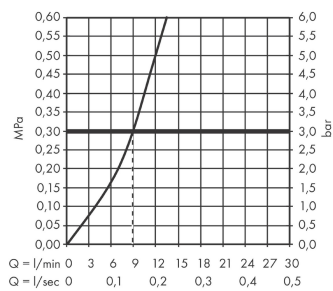

Technology

Design awards

Product image

Scale drawing

AXOR Citterio
Single lever kitchen mixer Select 230 with swivel spout
Surfaces: **Chrome** Article Number: **39860000**

Flowchart

AXOR Citterio
Single lever kitchen mixer Select 230 with swivel spout
 Surfaces: **Chrome** Article Number: **39860000**