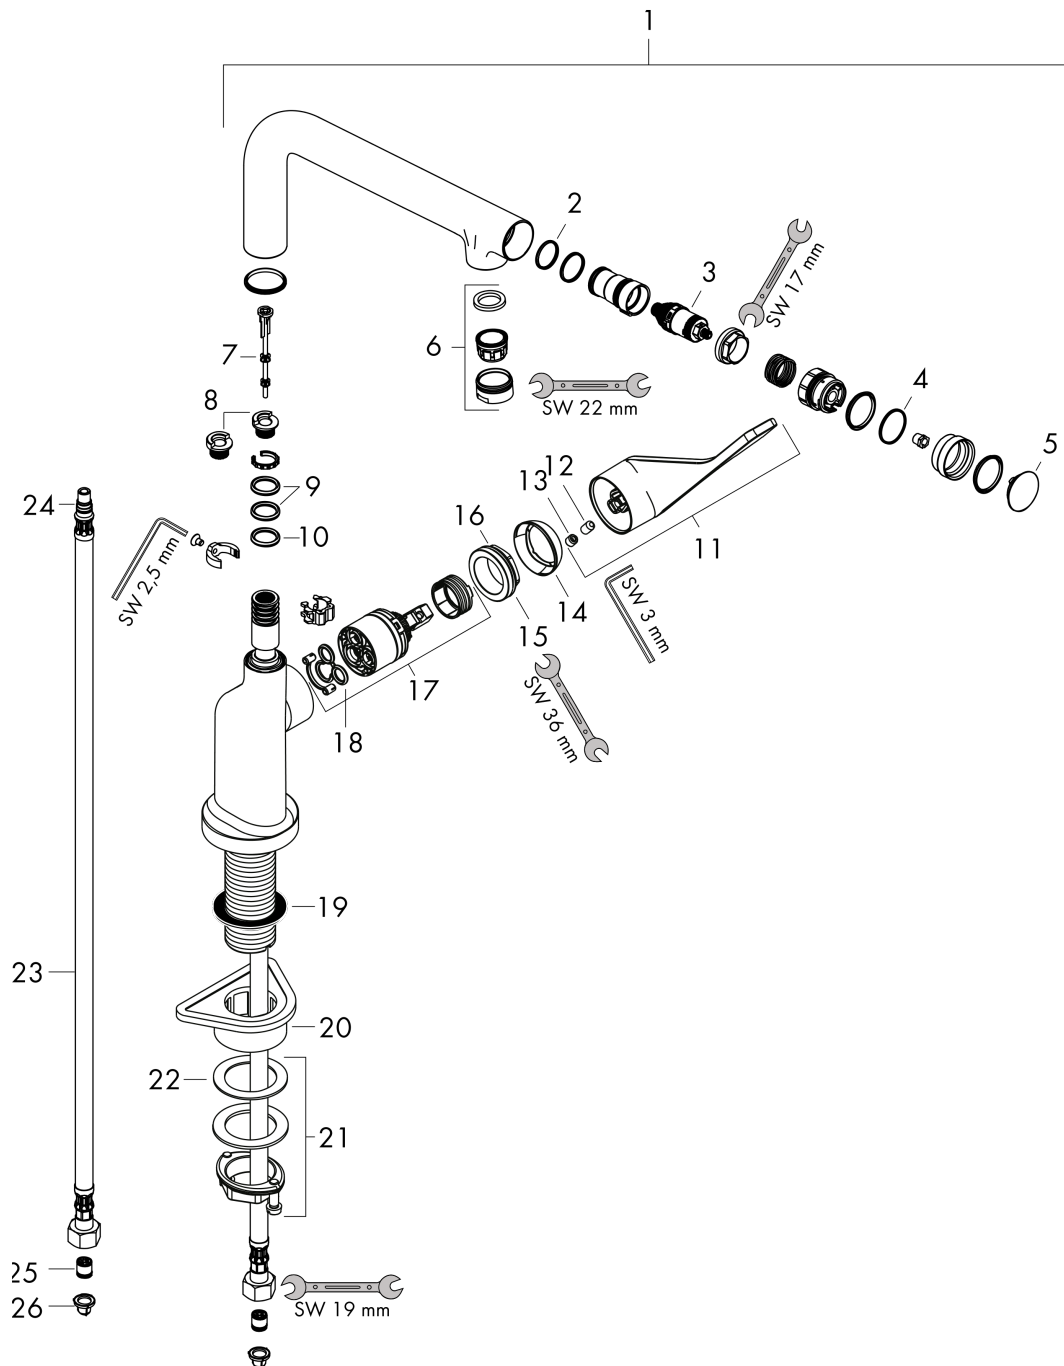

AXOR Citterio
Single lever kitchen mixer Select 230 with swivel spout
 Surfaces: **Chrome** Article Number: **39860000**

Description

product features

- ComfortZone 230
- swivel range adjustable in 3 steps 110°, 150° or 360°
- normal spray
- Select button for a comfortable start/stop of the water flow
- connection dimension: DN15
- flow rate 10 l/min
- ceramic cartridge
- connection type: G 3/8 connections
- integrated non-return valve
- suitable for continuous flow water heaters

Technology

Design awards

Product image

Scale drawing

AXOR Citterio
Single lever kitchen mixer Select 230 with swivel spout
Surfaces: **Chrome** Article Number: **39860000**

Flowchart

AXOR Citterio
Single lever kitchen mixer Select 230 with swivel spout
 Surfaces: **Chrome** Article Number: **39860000**

Exploded Drawing

Year of production: >08/15

AXOR Citterio
Single lever kitchen mixer Select 230 with swivel spout
 Surfaces: **Chrome** Article Number: **39860000**

Spare part list

Year of production: >08/15

Pos.	Description	Article Number	PC	PU
1	spout cpl.	92695000	0	1
2	O-ring 17x1,5	98137000	0	1
3	shut off unit	98463000	0	1
4	O-ring 19x1,5	95962000	0	1
5	cover	92566000	0	1
6	aerator laminar M24x1 (15 l/min)	92517000	0	1
7	tappet	92505000	0	1
8	set of locating rings (110° / 150°)	98486000	0	1
9	O-Ring 14x2,5	98189000	0	1
10	O-ring 11x3	92481000	0	1
11	handle	39891000	0	1
12	hollow set screw M6x10 DIN 916	96029000	0	1
13	screw cover	96338000	0	1
14	flange	98603000	0	1
15	nut	96461000	0	1
16	O-Ring 32x2	98193000	0	1
17	cartridge, assy	92730000	0	1
18	seal	95008000	0	1
19	sealing washer	97825000	0	1
20	support	97523000	0	1
21	fixing set (Ø 34)	95049000	0	1
22	lever collar	97548000	0	1
23	connection hose 900 mm M8x0,75 G3/8	95372000	0	1
24	O-ring 7x1,5	98422000	0	1
25	non return valve DW 10	96456000	0	1
26	filter packing	95291000	0	1