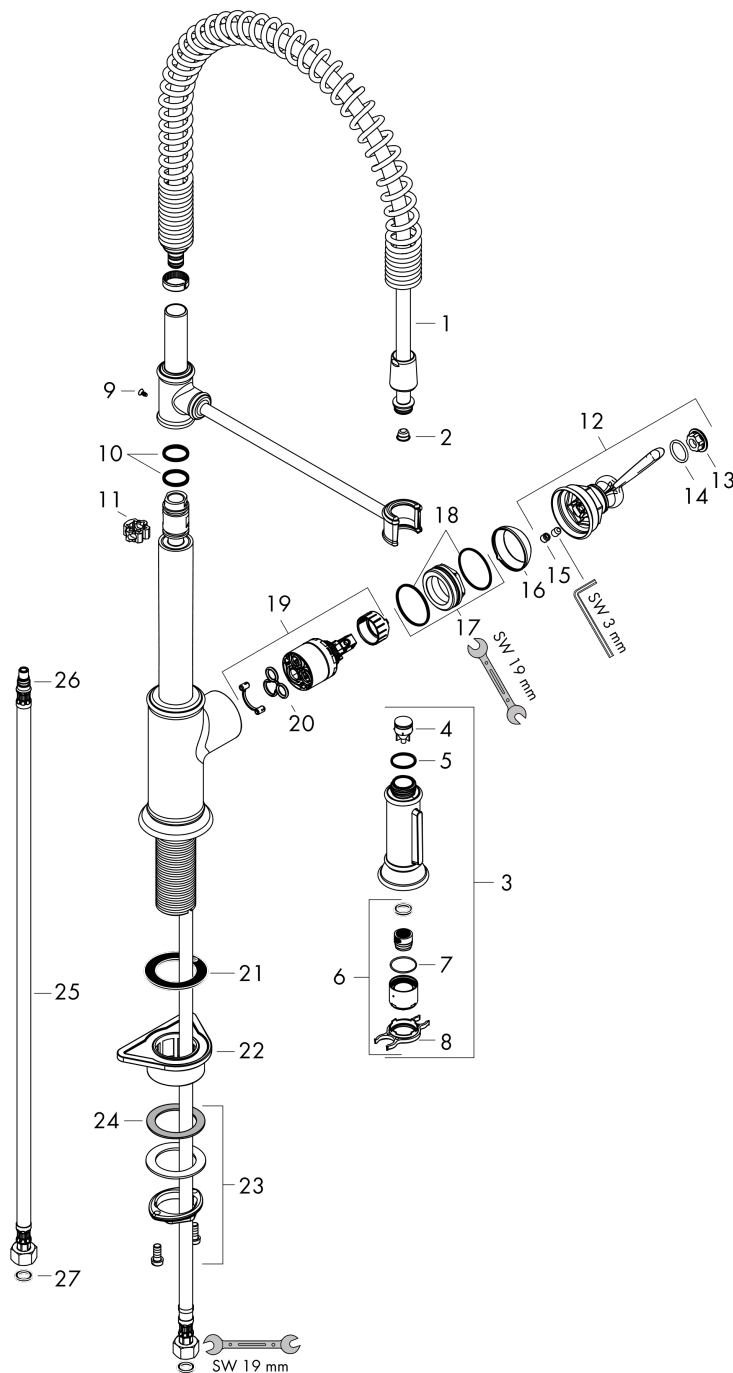

AXOR Montreux
Single lever kitchen mixer 210 Semi-Pro
 Surfaces: **Chrome** Article Number: **16582000**

Description

product features

- ComfortZone 210
- swivel range 360°
- normal and spray jet
- lockable shower spray, spray returns through pressing spray diverter
- connection dimension: DN15
- flow rate 9.5 l/min
- ceramic cartridge
- connection type: G 3/8 connections
- integrated non-return valve
- suitable for continuous flow water heaters

Technology

Product image

Scale drawing

AXOR Montreux
Single lever kitchen mixer 210 Semi-Pro
Surfaces: **Chrome** Article Number: **16582000**

Flowchart

- ① Normal spray
- ② Shower spray

AXOR Montreux
Single lever kitchen mixer 210 Semi-Pro
 Surfaces: **Chrome** Article Number: **16582000**

Exploded Drawing

Year of production: >01/17

AXOR Montreux
Single lever kitchen mixer 210 Semi-Pro
 Surfaces: **Chrome** Article Number: **16582000**

Spare part list

Year of production: >01/17

Pos.	Description	Article Number	PC	PU
1	shower hose	97475000	0	1
2	filter	97735000	0	1
3	handspray	92967000	0	1
4	set of non return valves DW 15	97350000	0	1
5	O-ring 18x1,5	98231000	0	1
6	aerator laminar M22x1 (15 l/min)	95909000	0	1
7	O-ring 20x1	98140000	0	1
8	service tool	95910000	0	1
9	screw	97662000	0	1
10	O-ring 17x2,5	98387000	0	1
11	axialring	97558000	0	1
12	handle	92963000	0	1
13	cover cap	92964000	0	1
14	O-ring 16x2	98133000	0	1
15	screw cover	96338000	0	1
16	flange	92965000	0	1
17	nut	92966000	0	1
18	O-ring 33x1,5	98164000	0	1
19	cartridge, assy	92730000	0	1
20	seal	95008000	0	1
21	sealing washer	97825000	0	1
22	support	97523000	0	1
23	fixing set (Ø 34)	95049000	0	1
24	lever collar	97548000	0	1
25	connection hose 900 mm M8x0,75 G3/8	96316000	0	1
26	O-ring 7x1,5	98422000	0	1
27	sealing set	95581000	0	1