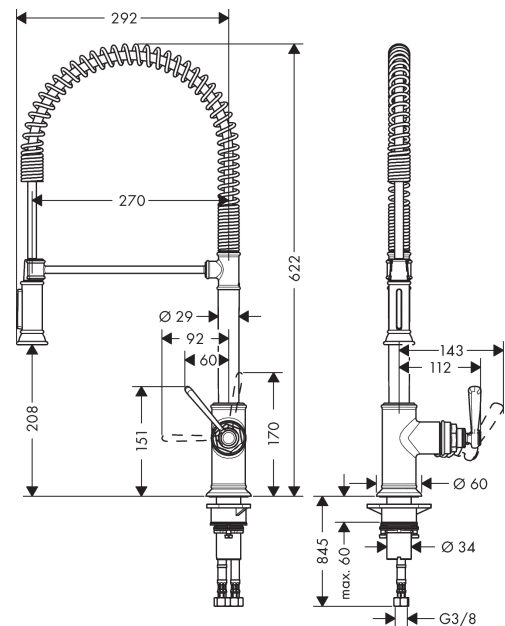

AXOR Montreux
Single lever kitchen mixer 210 Semi-Pro
 Surfaces: **Chrome** Article Number: **16582000**

Description

product features

- ComfortZone 210
- swivel range 360°
- normal and spray jet
- lockable shower spray, spray returns through pressing spray diverter
- connection dimension: DN15
- flow rate 9.5 l/min
- ceramic cartridge
- connection type: G 3/8 connections
- integrated non-return valve
- suitable for continuous flow water heaters

Technology

Product image

Scale drawing

AXOR Montreux
Single lever kitchen mixer 210 Semi-Pro
Surfaces: **Chrome** Article Number: **16582000**

Flowchart

- ① Normal spray
- ② Shower spray

AXOR Montreux
Single lever kitchen mixer 210 Semi-Pro
 Surfaces: **Chrome** Article Number: **16582000**

Exploded Drawing

Year of production: >01/17

AXOR Montreux
Single lever kitchen mixer 210 Semi-Pro
 Surfaces: **Chrome** Article Number: **16582000**

Spare part list

Year of production: >01/17

Pos.	Description	Article Number	PC	PU
1	shower hose	97475000	0	1
2	filter	97735000	0	1
3	handspray	92967000	0	1
4	set of non return valves DW 15	97350000	0	1
5	O-ring 18x1,5	98231000	0	1
6	aerator laminar M22x1 (15 l/min)	95909000	0	1
7	O-ring 20x1	98140000	0	1
8	service tool	95910000	0	1
9	screw	97662000	0	1
10	O-ring 17x2,5	98387000	0	1
11	axialring	97558000	0	1
12	handle	92963000	0	1
13	cover cap	92964000	0	1
14	O-ring 16x2	98133000	0	1
15	screw cover	96338000	0	1
16	flange	92965000	0	1
17	nut	92966000	0	1
18	O-ring 33x1,5	98164000	0	1
19	cartridge, assy	92730000	0	1
20	seal	95008000	0	1
21	sealing washer	97825000	0	1
22	support	97523000	0	1
23	fixing set (Ø 34)	95049000	0	1
24	lever collar	97548000	0	1
25	connection hose 900 mm M8x0,75 G3/8	96316000	0	1
26	O-ring 7x1,5	98422000	0	1
27	sealing set	95581000	0	1