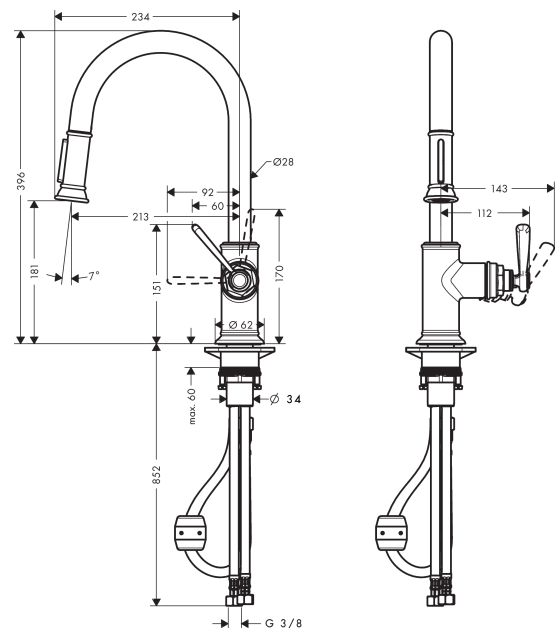

### product features

- ComfortZone 180
- swivel range 110° / 150°
- normal and spray jet
- lockable shower spray, spray returns through pressing spray diverter
- MagFit magnetic shower support
- quick connect shower hose
- connection dimension: DN15
- flow rate 9.5 l/min
- ceramic cartridge
- connection type: G 3/8 connections
- integrated non-return valve
- suitable for continuous flow water heaters

## Scale drawing

**AXOR Montreux**  
**Single lever kitchen mixer 180 with pull-out spray**  
 Surfaces: **Chrome** Article Number: **16581000**

## Exploded Drawing

Year of production: >01/18

**AXOR Montreux**  
**Single lever kitchen mixer 180 with pull-out spray**  
 Surfaces: **Chrome** Article Number: **16581000**