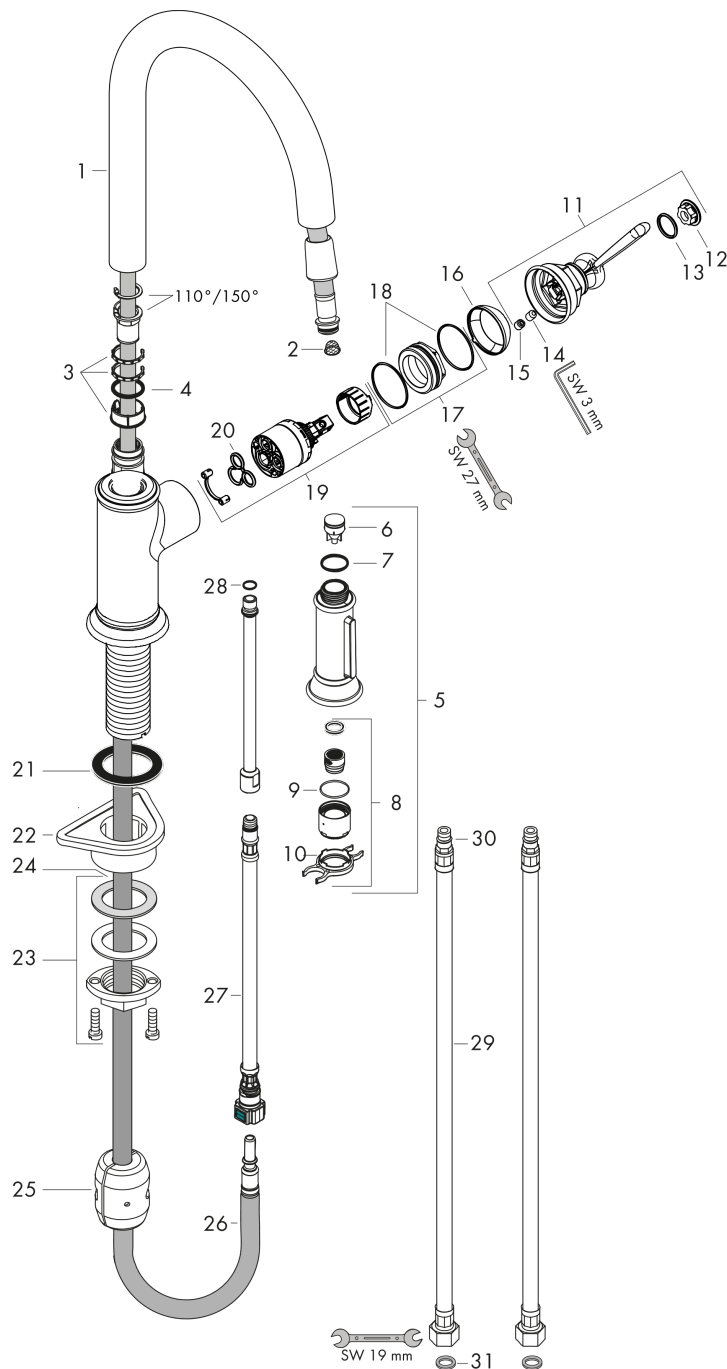

### product features

- ComfortZone 180
- swivel range 110° / 150°
- normal and spray jet
- lockable shower spray, spray returns through pressing spray diverter
- MagFit magnetic shower support
- quick connect shower hose
- connection dimension: DN15
- flow rate 9.5 l/min
- ceramic cartridge
- connection type: G 3/8 connections
- integrated non-return valve
- suitable for continuous flow water heaters

## Flowchart

**AXOR Montreux**  
**Single lever kitchen mixer 180 with pull-out spray**  
 Surfaces: **Chrome** Article Number: **16581000**

## Exploded Drawing

Year of production: >01/18

**AXOR Montreux**  
**Single lever kitchen mixer 180 with pull-out spray**  
 Surfaces: **Chrome** Article Number: **16581000**

## Spare part list

Year of production: >01/18

Pos.	Description	Article Number	PC	PU
1	spout cpl.	92972000	0	1
2	filter	97735000	0	1
3	set of lever collars	98365000	0	1
4	O-ring 21x2,5	98211000	0	1
5	handspray	92967000	0	1
6	set of non return valves DW 15	97350000	0	1
7	O-ring 18x1,5	98231000	0	1
8	aerator laminar M22x1 (15 l/min)	95909000	0	1
9	O-ring 20x1	98140000	0	1
10	service tool	95910000	0	1
11	handle	92963000	0	1
12	cover cap	92964000	0	1
13	O-ring 16x2	98133000	0	1
14	hollow set screw M6x8	98444000	0	1
15	screw cover	96762000	0	1
16	flange	92965000	0	1
17	nut	92966000	0	1
18	O-ring 33x1,5	98164000	0	1
19	cartridge, assy	92730000	0	1
20	seal	95008000	0	1
21	seal	92582000	0	1
22	support	97523000	0	1
23	fixing set (Ø 34)	95049000	0	1
24	lever collar	97548000	0	1
25	weight	92500000	0	1
26	hose 1,50 m	95507000	0	1
27	connection hose 600 mm M10x1	95561000	0	1
28	O-ring 8x1,75	97827000	0	1
29	connection hose 900 mm M8x0,75 G3/8	98758000	0	1
30	O-ring 7x1,5	98422000	0	1
31	sealing set	95581000	0	1