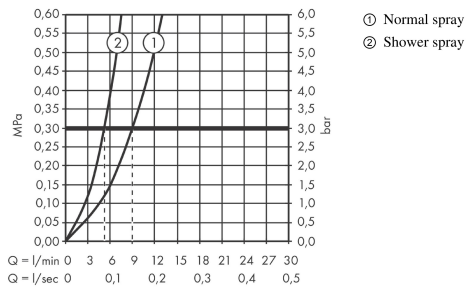

AXOR Montreux
Single lever kitchen mixer 180 with pull-out spray
Surfaces: **Chrome** Article Number: **16581000**

Flowchart