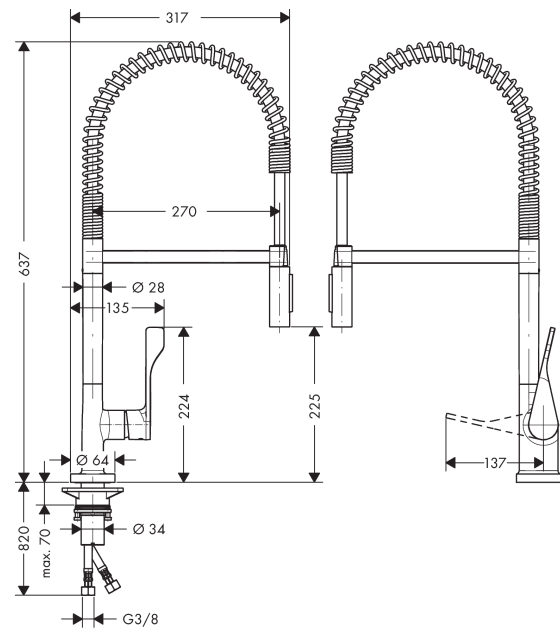

Scale drawing