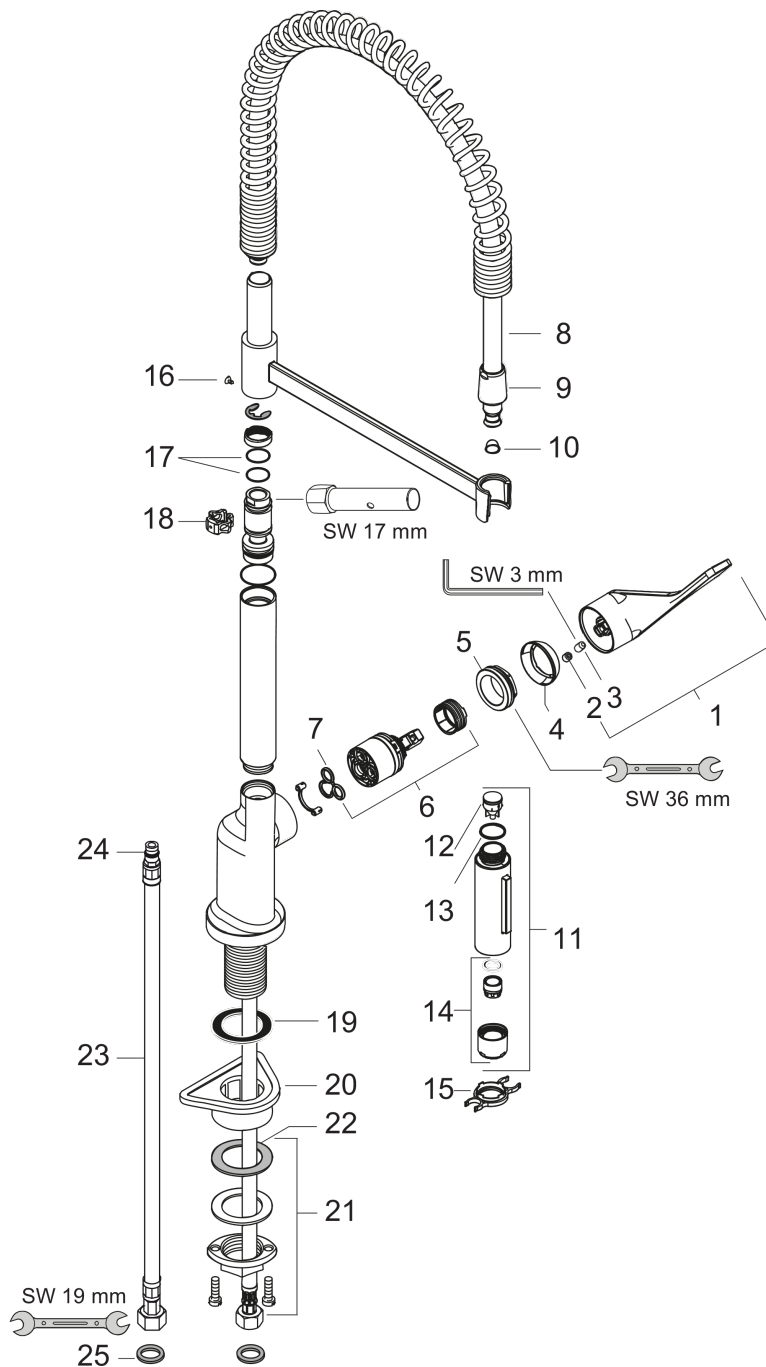

AXOR Citterio
Single lever kitchen mixer 230 Semi-Pro
 Surfaces: **Chrome** Article Number: **39840000**

Description

product features

- ComfortZone 230
- swivel range 360°
- normal and spray jet
- lockable shower spray, spray returns through pressing spray diverter
- connection dimension: DN15
- flow rate 9.5 l/min
- ceramic cartridge
- connection type: G 3/8 connections
- integrated non-return valve
- suitable for continuous flow water heaters

Exploded Drawing

Year of production: >02/12

AXOR Citterio
Single lever kitchen mixer 230 Semi-Pro
 Surfaces: **Chrome** Article Number: **39840000**

Spare part list

Year of production: >02/12

| Pos. | Description | Article Number | PC | PU |
|------|-------------------------------------|----------------|----|----|
| 1 | handle | 39891000 | 0 | 1 |
| 2 | screw cover | 96338000 | 0 | 1 |
| 3 | hollow set screw M6x10 DIN 916 | 96029000 | 0 | 1 |
| 4 | flange | 98603000 | 0 | 1 |
| 5 | nut | 96461000 | 0 | 1 |
| 6 | cartridge, assy | 92730000 | 0 | 1 |
| 7 | seal | 95008000 | 0 | 1 |
| 8 | shower hose | 97475000 | 0 | 1 |
| 9 | nut | 92757000 | 0 | 1 |
| 10 | filter | 97735000 | 0 | 1 |
| 11 | handspray | 95908000 | 0 | 1 |
| 12 | set of non return valves DW 15 | 97350000 | 0 | 1 |
| 13 | O-ring 18x1,5 | 98231000 | 0 | 1 |
| 14 | aerator laminar M22x1 (15 l/min) | 95909000 | 0 | 1 |
| 15 | service tool | 95910000 | 0 | 1 |
| 16 | screw | 97662000 | 0 | 1 |
| 17 | O-ring 17x2,5 | 98387000 | 0 | 1 |
| 18 | axialring | 97558000 | 0 | 1 |
| 19 | sealing washer | 97825000 | 0 | 1 |
| 20 | support | 97523000 | 0 | 1 |
| 21 | fixing set (Ø 34) | 95049000 | 0 | 1 |
| 22 | lever collar | 97548000 | 0 | 1 |
| 23 | connection hose 900 mm M8x0,75 G3/8 | 96316000 | 0 | 1 |
| 24 | O-ring 7x1,5 | 98422000 | 0 | 1 |
| 25 | sealing set | 95581000 | 0 | 1 |