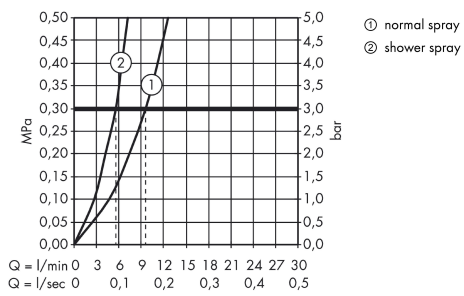

Technology

Product image

Scale drawing

AXOR Citterio
Single lever kitchen mixer 230 Semi-Pro
Surfaces: **Chrome** Article Number: **39840000**

Flowchart

AXOR Citterio
Single lever kitchen mixer 230 Semi-Pro
 Surfaces: **Chrome** Article Number: **39840000**