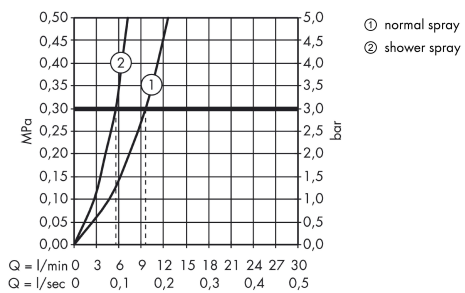

AXOR Starck
Single lever kitchen mixer 240 Semi-Pro
 Surfaces: **Chrome** Article Number: **10820000**

Description

product features

- ComfortZone 240
- swivel range 360°
- normal and spray jet
- lockable shower spray, spray returns through pressing spray diverter
- connection dimension: DN15
- flow rate 9.5 l/min
- joystick ceramic cartridge
- connection type: G 3/8 connections
- integrated non-return valve
- suitable for continuous flow water heaters

Technology

Design awards

Product image

Scale drawing

AXOR Starck
Single lever kitchen mixer 240 Semi-Pro
Surfaces: **Chrome** Article Number: **10820000**

Flowchart

AXOR Starck
Single lever kitchen mixer 240 Semi-Pro
 Surfaces: **Chrome** Article Number: **10820000**