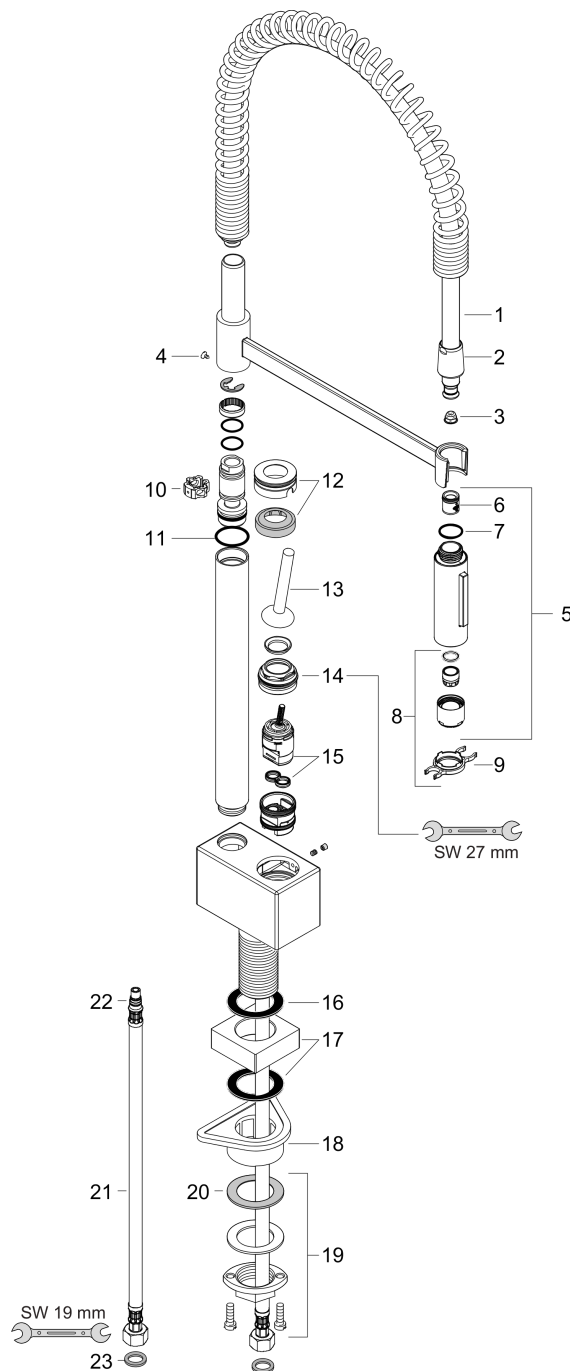

AXOR Starck
Single lever kitchen mixer 240 Semi-Pro
 Surfaces: **Chrome** Article Number: **10820000**

Description

product features

- ComfortZone 240
- swivel range 360°
- normal and spray jet
- lockable shower spray, spray returns through pressing spray diverter
- connection dimension: DN15
- flow rate 9.5 l/min
- joystick ceramic cartridge
- connection type: G 3/8 connections
- integrated non-return valve
- suitable for continuous flow water heaters

Technology

Design awards

Product image

Scale drawing

AXOR Starck
Single lever kitchen mixer 240 Semi-Pro
Surfaces: **Chrome** Article Number: **10820000**

Flowchart

AXOR Starck
Single lever kitchen mixer 240 Semi-Pro
 Surfaces: **Chrome** Article Number: **10820000**

Exploded Drawing

Year of production: >02/12

AXOR Starck
Single lever kitchen mixer 240 Semi-Pro
 Surfaces: **Chrome** Article Number: **10820000**

Spare part list

Year of production: >02/12

Pos.	Description	Article Number	PC	PU
1	shower hose	97475000	0	1
2	nut	92757000	0	1
3	filter	97735000	0	1
4	screw	97662000	0	1
5	handspray	95908000	0	1
6	set of non return valves DW 15	97350000	0	1
7	O-ring 18x1,5	98231000	0	1
8	aerator laminar M22x1 (15 l/min)	95909000	0	1
9	service tool	95910000	0	1
10	axialring	97558000	0	1
11	O-ring 21x2	98205000	0	1
12	escutcheon	97466000	0	1
13	handle	10092000	0	1
14	nut	97157000	0	1
15	cartridge, assy	96783000	0	1
16	sealing washer	97825000	0	1
17	extension base	97474000	0	1
18	support	97523000	0	1
19	fixing set (Ø 34)	95049000	0	1
20	lever collar	97548000	0	1
21	connection hose 900 mm M10x1 G3/8	98785000	0	1
22	O-ring 8x1,75	97827000	0	1
23	sealing set	95581000	0	1
a	service tool for disassembling the handle	92124000	0	1