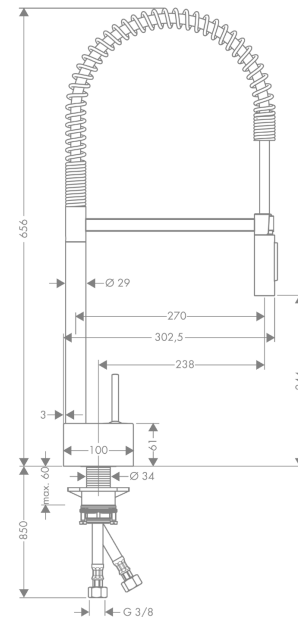

AXOR Starck
Single lever kitchen mixer 240 Semi-Pro
 Surfaces: **Chrome** Article Number: **10820000**

Description

product features

- ComfortZone 240
- swivel range 360°
- normal and spray jet
- lockable shower spray, spray returns through pressing spray diverter
- connection dimension: DN15
- flow rate 9.5 l/min
- joystick ceramic cartridge
- connection type: G 3/8 connections
- integrated non-return valve
- suitable for continuous flow water heaters

Technology

Design awards

Product image

Scale drawing

AXOR Starck
Single lever kitchen mixer 240 Semi-Pro
Surfaces: **Chrome** Article Number: **10820000**

Flowchart

AXOR Starck
Single lever kitchen mixer 240 Semi-Pro
 Surfaces: **Chrome** Article Number: **10820000**

Exploded Drawing

Year of production: >02/12

AXOR Starck
Single lever kitchen mixer 240 Semi-Pro
 Surfaces: **Chrome** Article Number: **10820000**

Spare part list

Year of production: >02/12

Pos.	Description	Article Number	PC	PU
1	shower hose	97475000	0	1
2	nut	92757000	0	1
3	filter	97735000	0	1
4	screw	97662000	0	1
5	handspray	95908000	0	1
6	set of non return valves DW 15	97350000	0	1
7	O-ring 18x1,5	98231000	0	1
8	aerator laminar M22x1 (15 l/min)	95909000	0	1
9	service tool	95910000	0	1
10	axialring	97558000	0	1
11	O-ring 21x2	98205000	0	1
12	escutcheon	97466000	0	1
13	handle	10092000	0	1
14	nut	97157000	0	1
15	cartridge, assy	96783000	0	1
16	sealing washer	97825000	0	1
17	extension base	97474000	0	1
18	support	97523000	0	1
19	fixing set (Ø 34)	95049000	0	1
20	lever collar	97548000	0	1
21	connection hose 900 mm M10x1 G3/8	98785000	0	1
22	O-ring 8x1,75	97827000	0	1
23	sealing set	95581000	0	1
a	service tool for disassembling the handle	92124000	0	1