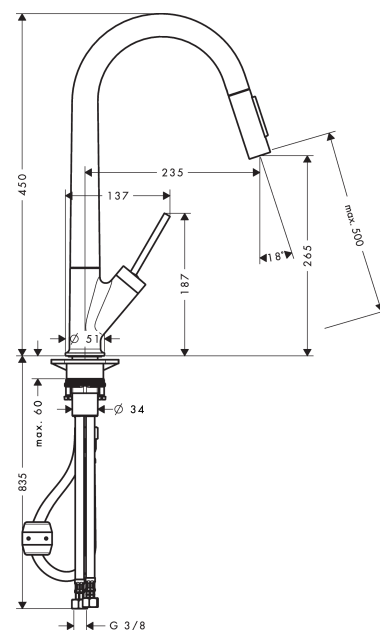

### product features

- ComfortZone 270
- swivel range 110° / 150°
- handle can be positioned on the right or left
- normal and spray jet
- lockable shower spray, spray returns through pressing spray diverter
- MagFit magnetic shower support
- quick connect shower hose
- connection dimension: DN15
- flow rate 9.5 l/min
- joystick ceramic cartridge
- connection type: G 3/8 connections
- integrated non-return valve
- suitable for continuous flow water heaters

## Scale drawing

**AXOR Starck**  
**Single lever kitchen mixer 270 with pull-out spray**  
 Surfaces: **Chrome** Article Number: **10821000**

## Exploded Drawing

Year of production: >09/17

**AXOR Starck**  
**Single lever kitchen mixer 270 with pull-out spray**  
 Surfaces: **Chrome** Article Number: **10821000**

## Spare part list

Year of production: >09/17

Pos.	Description	Article Number	PC	PU
1	spout cpl.	95907000	0	1
2	nut	92755000	0	1
3	filter	97735000	0	1
4	handspray	95908000	0	1
5	set of non return valves DW 15	94074000	0	1
6	O-ring 18x1,5	98231000	0	1
7	aerator laminar M22x1 (15 l/min)	95909000	0	1
8	O-ring 20x1	98140000	0	1
9	service tool	95910000	0	1
10	set of lever collars	98365000	0	1
11	O-ring 21x2,5	98211000	0	1
12	flange	97155000	0	1
13	handle	95893000	0	1
14	nut	97157000	0	1
15	O-Ring 30x2	98186000	0	1
16	cartridge, assy	96339000	0	1
17	O-ring 21,95x1,78	95169000	0	1
18	flat seal	98749000	0	1
19	support	97523000	0	1
20	fixing set (Ø 34)	95049000	0	1
21	lever collar	97548000	0	1
22	weight	92500000	0	1
23	hose 1,50 m	95507000	0	1
24	connection hose 600 mm M10x1	95561000	0	1
25	O-ring 8x1,75	97827000	0	1
26	connection hose 900 mm M8x0,75 G3/8	98758000	0	1
27	O-ring 7x1,5	98422000	0	1
28	sealing set	95581000	0	1
a	service tool for disassembling the handle	92124000	0	1
b	Grease	90920000	0	1