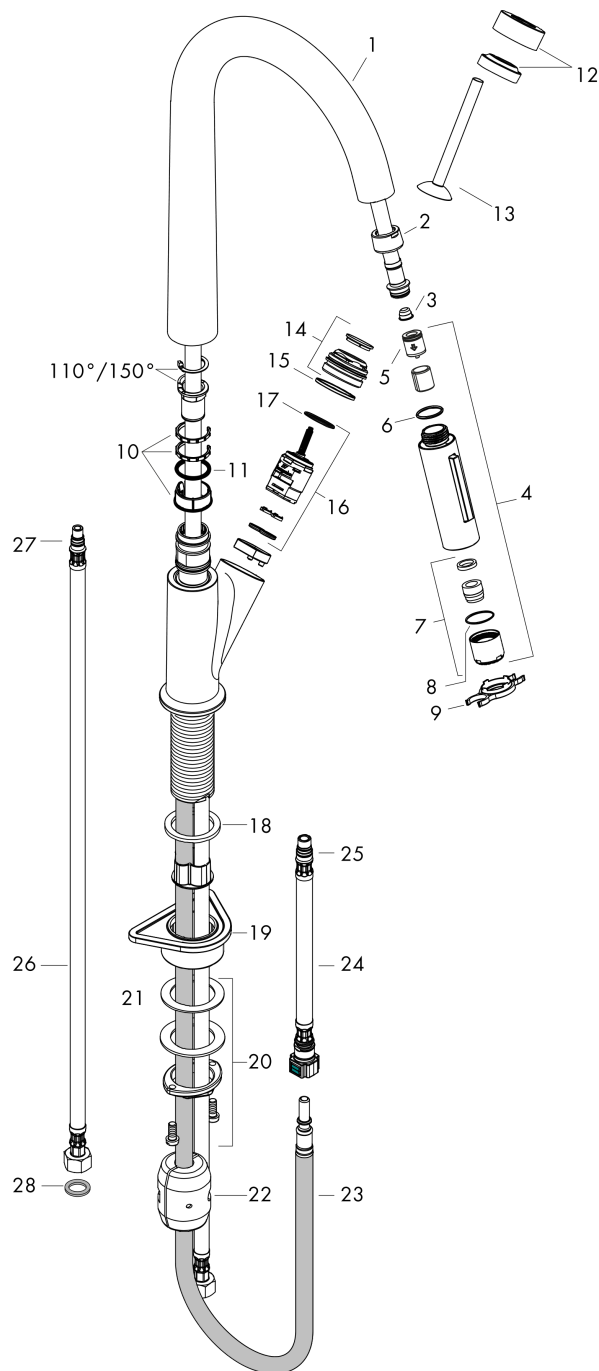

## Scale drawing

**AXOR Starck**  
**Single lever kitchen mixer 270 with pull-out spray**  
 Surfaces: **Chrome** Article Number: **10821000**

## Flowchart

**AXOR Starck**  
**Single lever kitchen mixer 270 with pull-out spray**  
 Surfaces: **Chrome** Article Number: **10821000**

## Exploded Drawing

Year of production: >09/17

**AXOR Starck**  
**Single lever kitchen mixer 270 with pull-out spray**  
 Surfaces: **Chrome** Article Number: **10821000**

## Spare part list

Year of production: >09/17

Pos.	Description	Article Number	PC	PU
1	spout cpl.	95907000	0	1
2	nut	92755000	0	1
3	filter	97735000	0	1
4	handspray	95908000	0	1
5	set of non return valves DW 15	94074000	0	1
6	O-ring 18x1,5	98231000	0	1
7	aerator laminar M22x1 (15 l/min)	95909000	0	1
8	O-ring 20x1	98140000	0	1
9	service tool	95910000	0	1
10	set of lever collars	98365000	0	1
11	O-ring 21x2,5	98211000	0	1
12	flange	97155000	0	1
13	handle	95893000	0	1
14	nut	97157000	0	1
15	O-Ring 30x2	98186000	0	1
16	cartridge, assy	96339000	0	1
17	O-ring 21,95x1,78	95169000	0	1
18	flat seal	98749000	0	1
19	support	97523000	0	1
20	fixing set (Ø 34)	95049000	0	1
21	lever collar	97548000	0	1
22	weight	92500000	0	1
23	hose 1,50 m	95507000	0	1
24	connection hose 600 mm M10x1	95561000	0	1
25	O-ring 8x1,75	97827000	0	1
26	connection hose 900 mm M8x0,75 G3/8	98758000	0	1
27	O-ring 7x1,5	98422000	0	1
28	sealing set	95581000	0	1
a	service tool for disassembling the handle	92124000	0	1
b	Grease	90920000	0	1