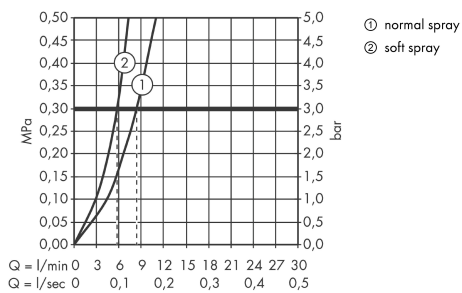

AXOR Starck
Single lever kitchen mixer 270 with pull-out spray
Surfaces: **Chrome** Article Number: **10821000**

Flowchart