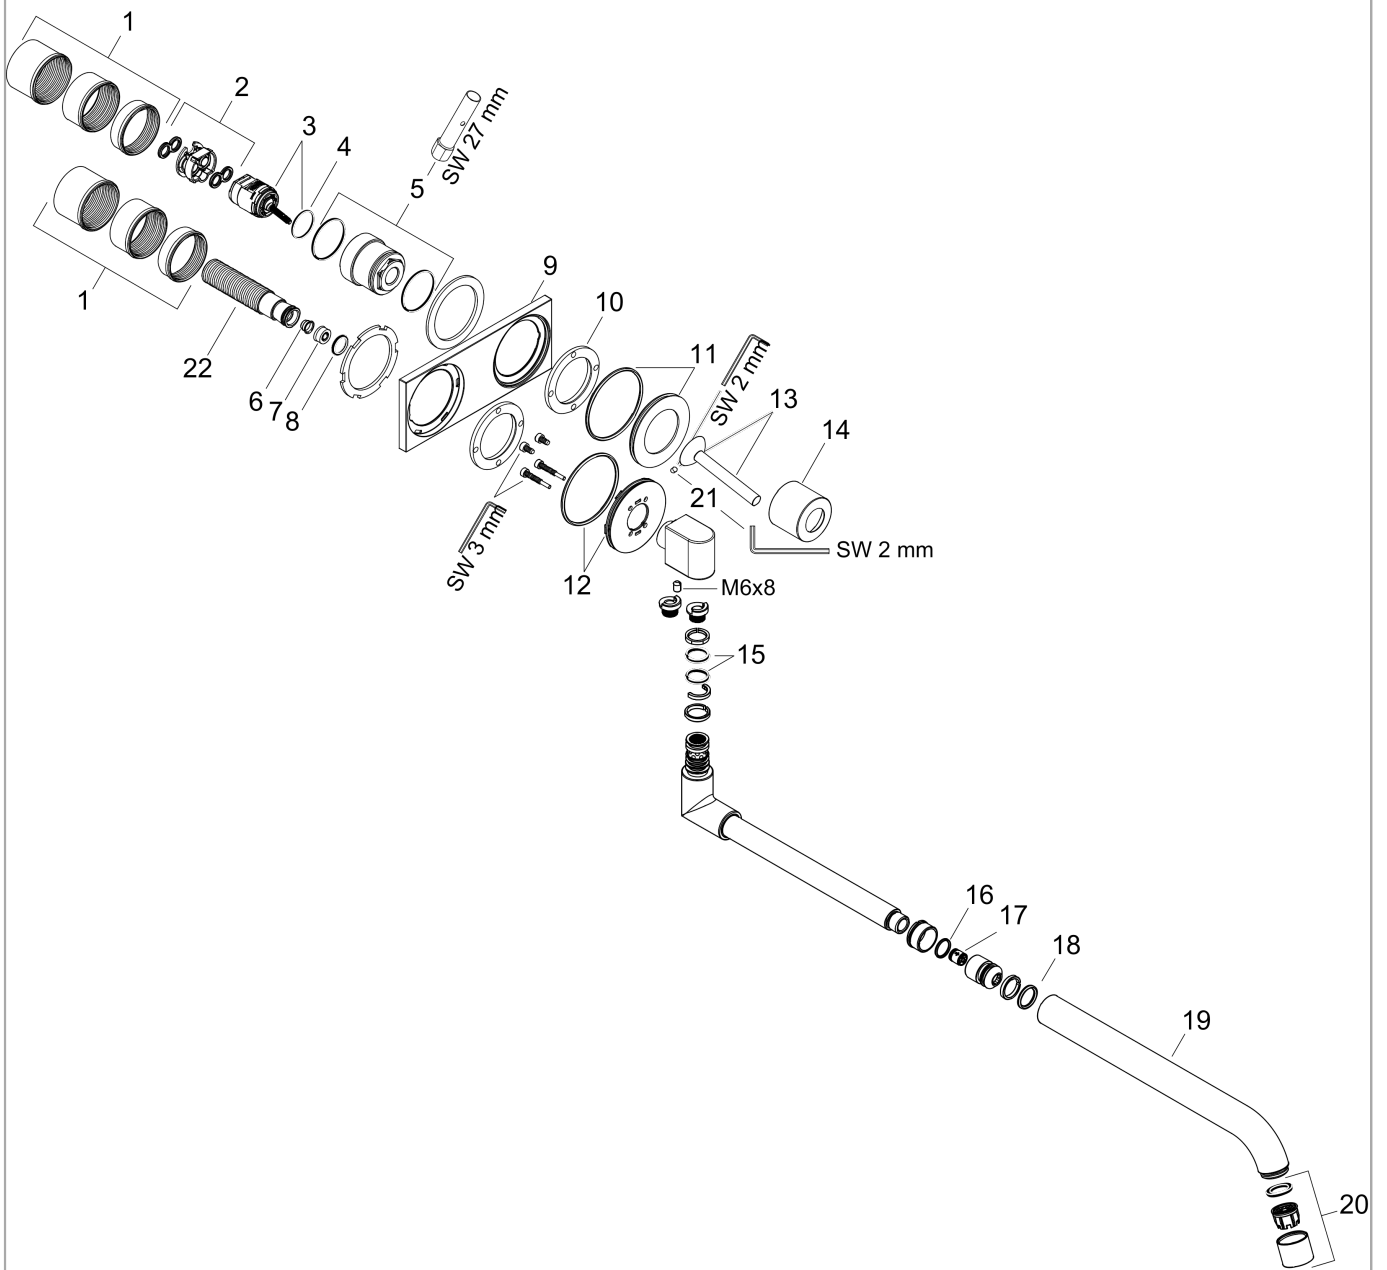

AXOR Uno
Single lever kitchen mixer for concealed installation wall-mounted
Surfaces: **Chrome** Article Number: **38815000**

Description

product features

- swivel range 110° / 150°
- with telescopic function (330 - 500 mm)
- handle can be positioned on the right or left, depends on the basic set installation
- normal spray
- flow rate 9 l/min
- joystick ceramic cartridge
- connection type: basic set or base unit required
- integrated non-return valve
- suitable for continuous flow water heaters

Installation examples

AXOR Uno
Single lever kitchen mixer for concealed installation wall-mounted
 Surfaces: **Chrome** Article Number: **38815000**

Exploded Drawing

Year of production: >11/11

AXOR Uno
Single lever kitchen mixer for concealed installation wall-mounted
 Surfaces: **Chrome** Article Number: **38815000**

Spare part list

Year of production: >11/11

Pos.	Description	Article Number	PC	PU
1	fixing set	97971000	0	1
2	adapter for cartridge	95644000	0	1
3	cartridge, assy	96339000	0	1
4	O-ring 21,95x1,78	95169000	0	1
5	nut	95645000	0	1
6	filter	97735000	0	1
7	flow limiter (9 l/min)	98894000	0	1
8	O-ring 14x2	98129000	0	1
9	escutcheon	95920000	0	1
10	nut	97601000	0	1
11	escutcheon for handle	96912000	0	1
12	escutcheon for spout	95921000	0	1
13	handle	10092000	0	1
14	flange	95922000	0	1
15	O-Ring 14x2,5	98189000	0	1
16	O-ring 13x1,5	98475000	0	1
17	non return valve DW 10	96456000	0	1
18	O-ring 15x2,5	98131000	0	1
19	spout cpl.	95923000	0	1
20	aerator laminar M22x1 (15 l/min)	95967000	0	1
21	hollow set screw M4x6	97767000	0	1
22	connecting thread G½	93189000	0	1
a	base body	13622180	0	1
b	service tool for disassembling the handle	92124000	0	1
c	extension set 25 mm for 13622180	31971000	0	1