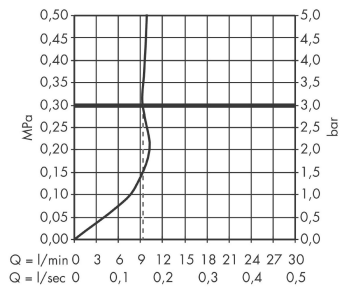

AXOR Uno
Single lever kitchen mixer for concealed installation wall-mounted
Surfaces: **Chrome** Article Number: **38815000**

Flowchart