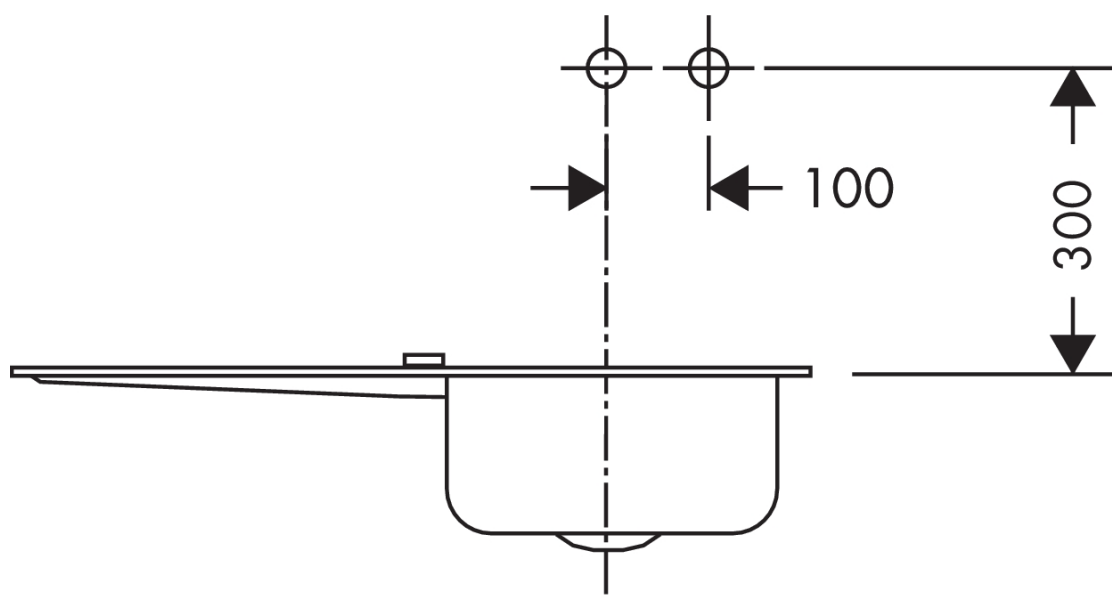

AXOR Uno
Single lever kitchen mixer for concealed installation wall-mounted
Surfaces: **Chrome** Article Number: **38815000**

Description

product features

- swivel range 110° / 150°
- with telescopic function (330 - 500 mm)
- handle can be positioned on the right or left, depends on the basic set installation
- normal spray
- flow rate 9 l/min
- joystick ceramic cartridge
- connection type: basic set or base unit required
- integrated non-return valve
- suitable for continuous flow water heaters

Product image

Scale drawing

AXOR Uno
Single lever kitchen mixer for concealed installation wall-mounted
Surfaces: **Chrome** Article Number: **38815000**

Flowchart

AXOR Uno
Single lever kitchen mixer for concealed installation wall-mounted
Surfaces: **Chrome** Article Number: **38815000**

Installation examples

AXOR Uno
Single lever kitchen mixer for concealed installation wall-mounted
 Surfaces: **Chrome** Article Number: **38815000**

Exploded Drawing

Year of production: >11/11

AXOR Uno
Single lever kitchen mixer for concealed installation wall-mounted
 Surfaces: **Chrome** Article Number: **38815000**