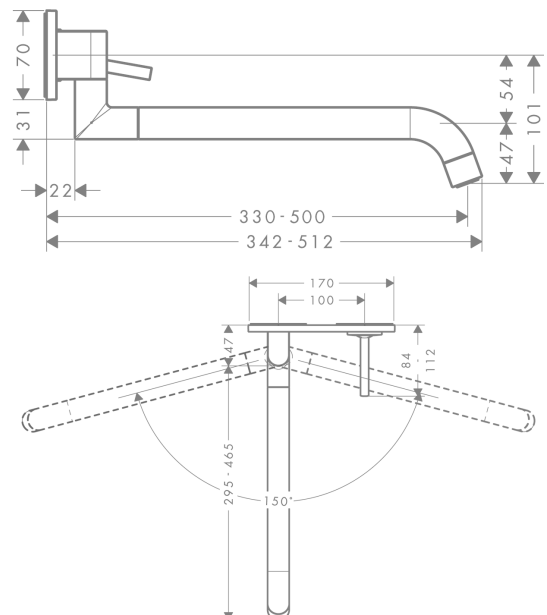

AXOR Uno
Single lever kitchen mixer for concealed installation wall-mounted
Surfaces: **Chrome** Article Number: **38815000**

Description

product features

- swivel range 110° / 150°
- with telescopic function (330 - 500 mm)
- handle can be positioned on the right or left, depends on the basic set installation
- normal spray
- flow rate 9 l/min
- joystick ceramic cartridge
- connection type: basic set or base unit required
- integrated non-return valve
- suitable for continuous flow water heaters

Product image

Scale drawing

AXOR Uno
Single lever kitchen mixer for concealed installation wall-mounted
Surfaces: **Chrome** Article Number: **38815000**

Flowchart

AXOR Uno
Single lever kitchen mixer for concealed installation wall-mounted
Surfaces: **Chrome** Article Number: **38815000**

Spare part list

Year of production: >11/11

Pos.	Description	Article Number	PC	PU
1	fixing set	97971000	0	1
2	adapter for cartridge	95644000	0	1
3	cartridge, assy	96339000	0	1
4	O-ring 21,95x1,78	95169000	0	1
5	nut	95645000	0	1
6	filter	97735000	0	1
7	flow limiter (9 l/min)	98894000	0	1
8	O-ring 14x2	98129000	0	1
9	escutcheon	95920000	0	1
10	nut	97601000	0	1
11	escutcheon for handle	96912000	0	1
12	escutcheon for spout	95921000	0	1
13	handle	10092000	0	1
14	flange	95922000	0	1
15	O-Ring 14x2,5	98189000	0	1
16	O-ring 13x1,5	98475000	0	1
17	non return valve DW 10	96456000	0	1
18	O-ring 15x2,5	98131000	0	1
19	spout cpl.	95923000	0	1
20	aerator laminar M22x1 (15 l/min)	95967000	0	1
21	hollow set screw M4x6	97767000	0	1
22	connecting thread G½	93189000	0	1
a	base body	13622180	0	1
b	service tool for disassembling the handle	92124000	0	1
c	extension set 25 mm for 13622180	31971000	0	1