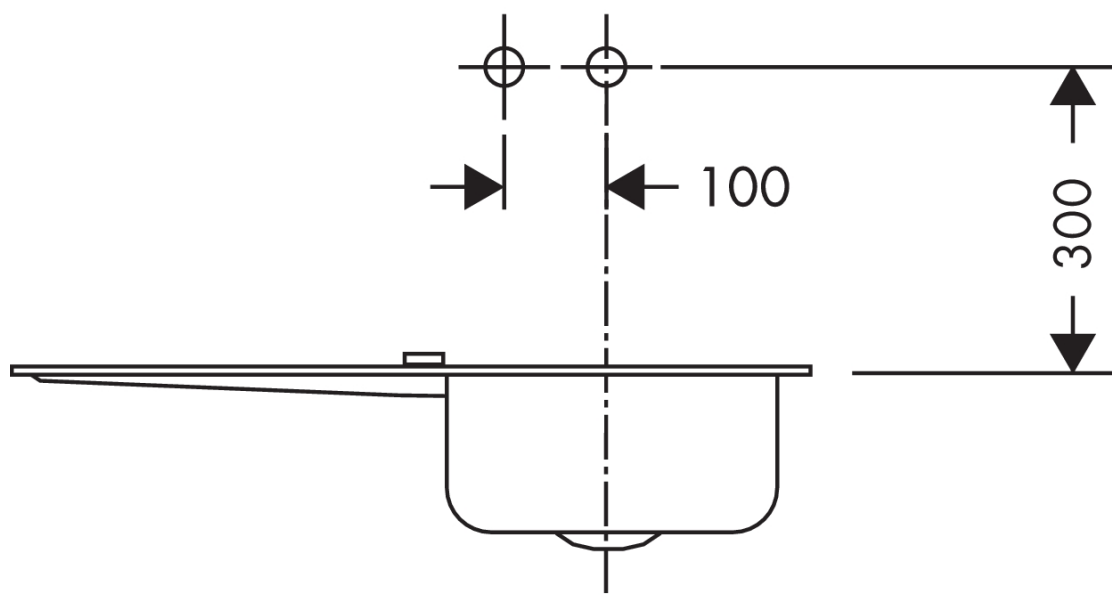

AXOR Uno
Single lever kitchen mixer for concealed installation wall-mounted
Surfaces: **Chrome** Article Number: **38815000**

Description

product features

- swivel range 110° / 150°
- with telescopic function (330 - 500 mm)
- handle can be positioned on the right or left, depends on the basic set installation
- normal spray
- flow rate 9 l/min
- joystick ceramic cartridge
- connection type: basic set or base unit required
- integrated non-return valve
- suitable for continuous flow water heaters

Product image

Scale drawing

AXOR Uno
Single lever kitchen mixer for concealed installation wall-mounted
Surfaces: **Chrome** Article Number: **38815000**

Flowchart

AXOR Uno
Single lever kitchen mixer for concealed installation wall-mounted
Surfaces: **Chrome** Article Number: **38815000**

Installation examples

AXOR Uno
Single lever kitchen mixer for concealed installation wall-mounted
 Surfaces: **Chrome** Article Number: **38815000**

Exploded Drawing

Year of production: >11/11

AXOR Uno
Single lever kitchen mixer for concealed installation wall-mounted
 Surfaces: **Chrome** Article Number: **38815000**