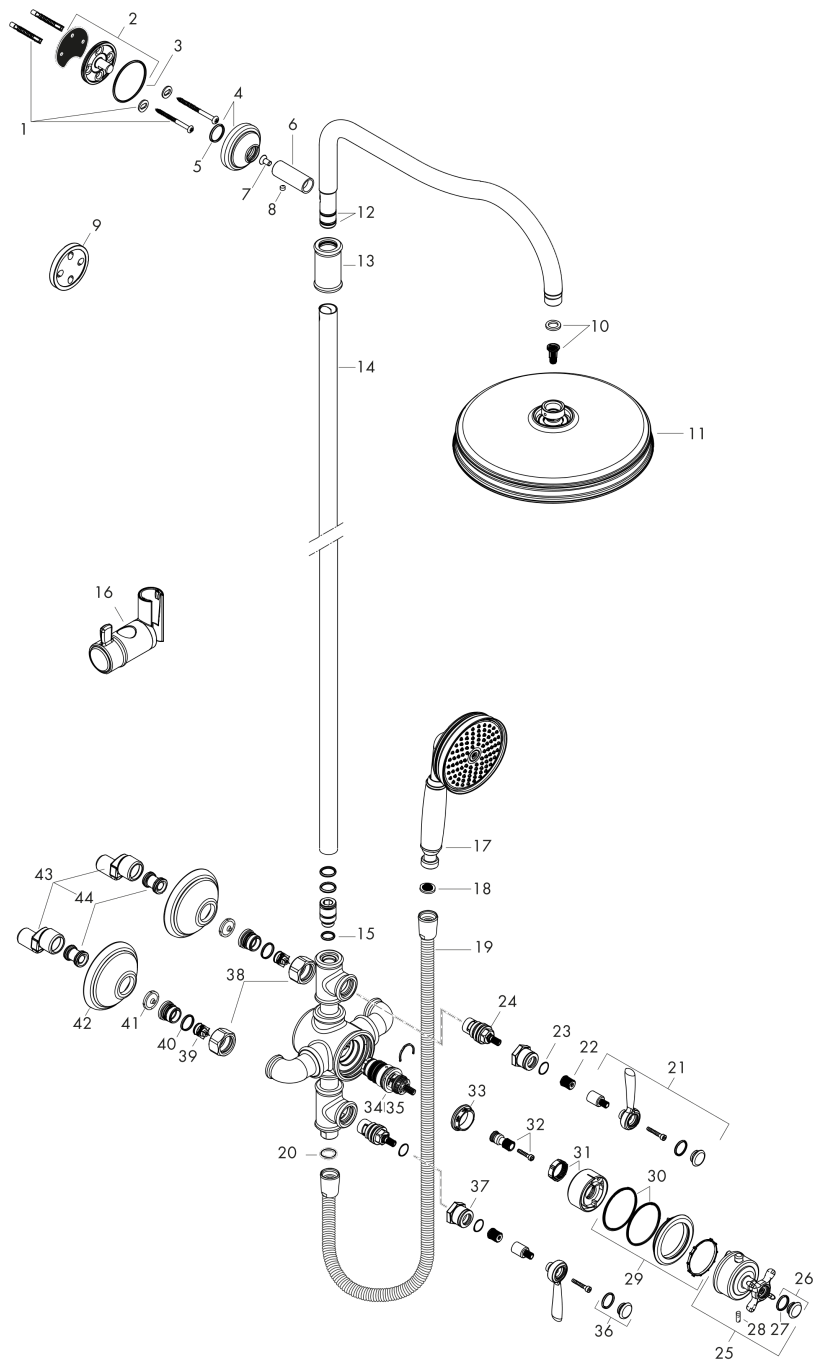

AXOR Montreux
Showerpipe with thermostatic mixer and overhead shower 240 1jet Classic
Surfaces: **Chrome**   Article Number: **16572000**

Exploded Drawing

Year of production: >04/17

AXOR Montreux
Showerpipe with thermostatic mixer and overhead shower 240 1jet Classic
Surfaces: **Chrome** Article Number: **16572000**

Spare part list

Year of production: >04/17

Pos.	Description	Article Number	PC	PU
1	mounting set	96179000	0	1
2	wall flange	95688000	0	1
3	O-Ring 50x2	98187000	0	1
4	escutcheon Ø 60 mm	92982000	0	1
5	O-ring 20x2	98165000	0	1
6	sleeve	92166000	0	1
7	screw	92137000	0	1
8	hollow set screw M6x5	98447000	0	1
9	tile-matching-disk	95239000	0	1
10	filter insert	97708000	0	1
11	head shower Ø 240 mm	28474000	0	1
12	O-ring 15x2,5	98131000	0	1
13	sleeve	92983000	0	1
14	pipe 973 mm	92468000	0	1
15	O-ring 12x2,25	98382000	0	1
16	support, assy	98723000	0	1
17	handshower	16320000	0	1
18	filter packing	94246000	0	1
19	shower hose 1,60 m	28116000	0	1
20	seal	98058000	0	1
21	handle	92705000	0	1
22	adapter for handle	92375000	0	1
23	O-ring 14x1,78	92984000	0	1
24	shut off unit right closing	94009000	0	1
25	handle for thermostat	16594000	0	1
26	cover cap	92964000	0	1
27	O-ring 16x2	98133000	0	1
28	hollow set screw M5x16	97666000	0	1
29	deco-ring	92985000	0	1
30	O-ring 48x2,5	92987000	0	1
31	sleeve	92986000	0	1
32	adapter for handle	96435000	0	1
33	nut	98913000	0	1
34	thermostat cartridge	98282000	0	1