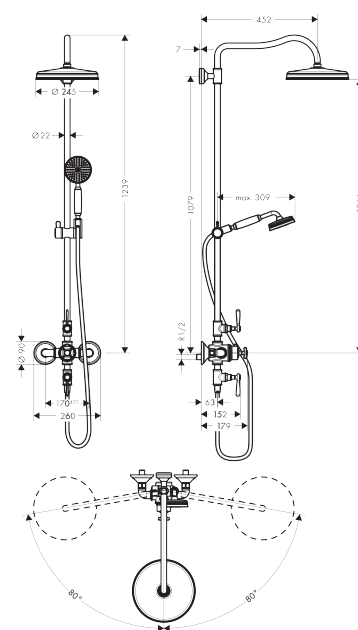

Scale drawing