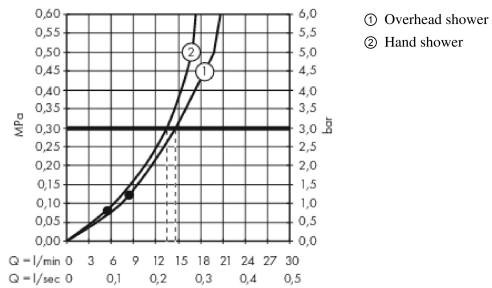

AXOR Montreux
Showerpipes with thermostatic mixer and overhead shower 240 1jet Classic
Surfaces: **Chrome** Article Number: **16572000**

Flowchart