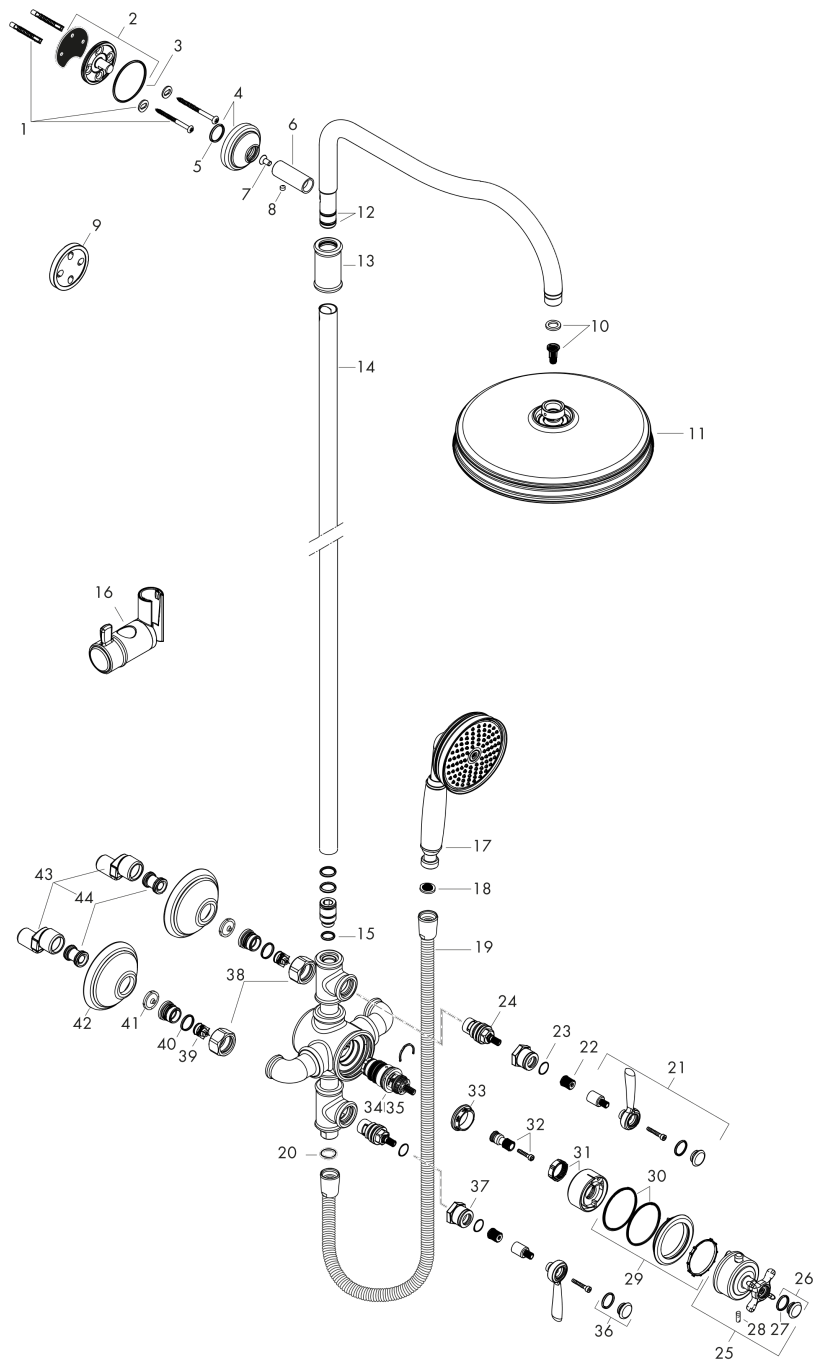

AXOR Montreux
Showerpipe with thermostat and overhead shower 240 1jet
 Surfaces: **Brushed Nickel** Article Number: **16572820**

Description

product features

- consists of: overhead shower, hand shower, shower thermostat, shower hose, slider
- shower head size: 240 mm
- spray type: RainAir
- flow rate Rain spray (at 0.3 MPa): 15 l/min
- operating pressure: min. 0.2 MPa/max. 1.0 MPa
- fully chrome-plated spray disc
- shower arm length: 430 mm
- swivel shower arm
- thermostat AXOR Montreux
- safety lock at 40° C
- adjustable hot water limitation
- outlets controlled via turning handle
- installation type: exposed installation
- connection dimension DN15
- connection thread G ½
- centre distance 170 ± 32 mm

Technology

Product image

Scale drawing

AXOR Montreux
Showerpipe with thermostat and overhead shower 240 1jet
 Surfaces: **Brushed Nickel** Article Number: **16572820**

Flowchart

AXOR Montreux
Showerpipe with thermostat and overhead shower 240 1jet
 Surfaces: **Brushed Nickel** Article Number: **16572820**

Exploded Drawing

Year of production: >04/17

AXOR Montreux
Showerpipe with thermostat and overhead shower 240 1jet
 Surfaces: **Brushed Nickel** Article Number: **16572820**

Spare part list

Year of production: >04/17

AXOR Montreux
Showerpipe with thermostat and overhead shower 240 1jet
 Surfaces: **Brushed Nickel** Article Number: **16572820**

Spare part list

Year of production: >04/17

Pos.	Description	Article Number	PC	PU
35	cartridge for exchanged connections	92373000	0	1
36	set of screw covers	93182000	0	1
37	sleeve	92712820	0	1
38	set of nuts	96157000	0	1
39	non return valve	96737000	0	1
40	O-ring 17x1,5	98137000	0	1
41	filter packing	96922000	0	1
42	escutcheon	98595820	0	1
43	set of S-unions (±32 mm)	98592000	0	1
44	noise reduction	96429000	0	1