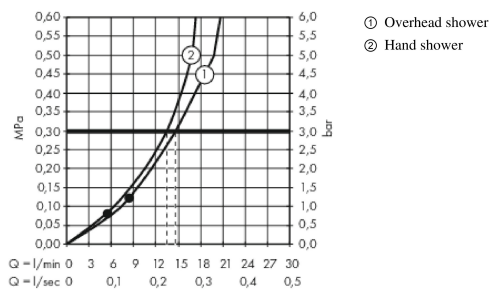

AXOR Montreux
Showerpipe with thermostat and overhead shower 240 1jet
Surfaces: **Brushed Nickel**   Article Number: **16572820**

Flowchart