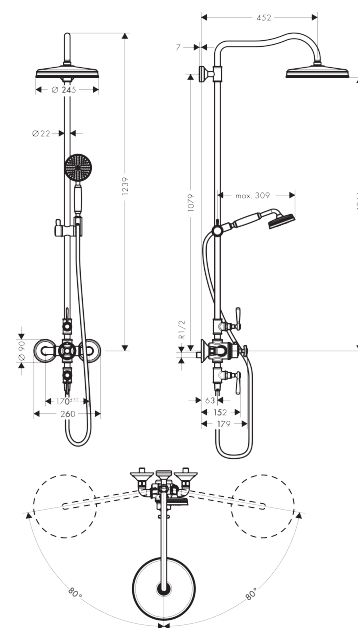

Scale drawing