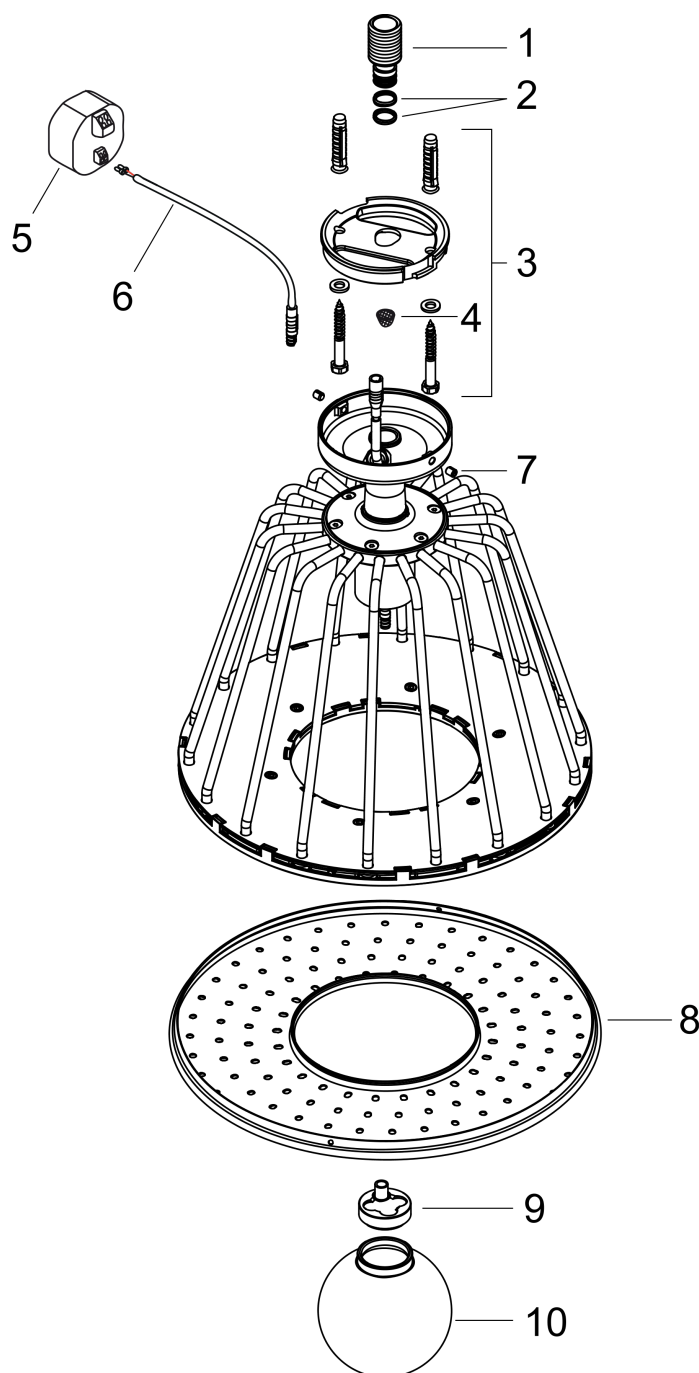

AXOR LampShower/Nendo
LampShower 275 1jet with ceiling connector
 Surfaces: **Chrome** Article Number: **26032000**

Description

product features

- shower head size: 275 mm
- overhead shower angle adjustable
- spray type: Rain
- flow rate Rain spray (at 0.3 MPa): 18 l/min
- spray zones: special spray image from placed inside spray nozzles on the inner diameter
- fully chrome-plated spray disc
- material spray disc: metal
- spray disc removable for cleaning
- brass ceiling connector
- ceiling connection length: 265 mm
- installation: ceiling
- connection thread G ½
- connection dimension: DN15
- with integrated lighting
- illuminant: LED
- power supply: 12 V
- transformer power supply for concealed installation 12 V, 18 W
- input voltage: 100 - 240 V AC / 50 / 60 Hz
- output voltage: 12 V - DC
- colour temperature: 2700 K
- energy efficiency label: A+
- TÜV certified

Technology

Design awards

AXOR LampShower/Nendo
LampShower 275 1jet with ceiling connector
 Surfaces: **Chrome** Article Number: **26032000**

Product image

Scale drawing

Flowchart

The consumption was measured in combination with the appropriate fittings (thermostat/mixer/in-wall valve) to reflect actual application in practice.

AXOR LampShower/Nendo
LampShower 275 1jet with ceiling connector
Surfaces: **Chrome** Article Number: **26032000**

Exploded Drawing

Year of production: >11/13

AXOR LampShower/Nendo
LampShower 275 1jet with ceiling connector
 Surfaces: **Chrome** Article Number: **26032000**

Spare part list

Year of production: >11/13

Pos.	Description	Article Number	PC	PU
1	connecting thread G½	92179000	0	1
2	O-ring 11x2	98127000	0	1
3	mounting kit	92180000	0	1
4	filter	97735000	0	1
5	transformer	95585000	0	1
6	cable for illumination (12 V)	95586000	0	1
7	hollow set screw M5x6	98482000	0	1
8	spray body	92181000	0	1
9	bulb	98351000	0	1
10	light glass	92182000	0	1