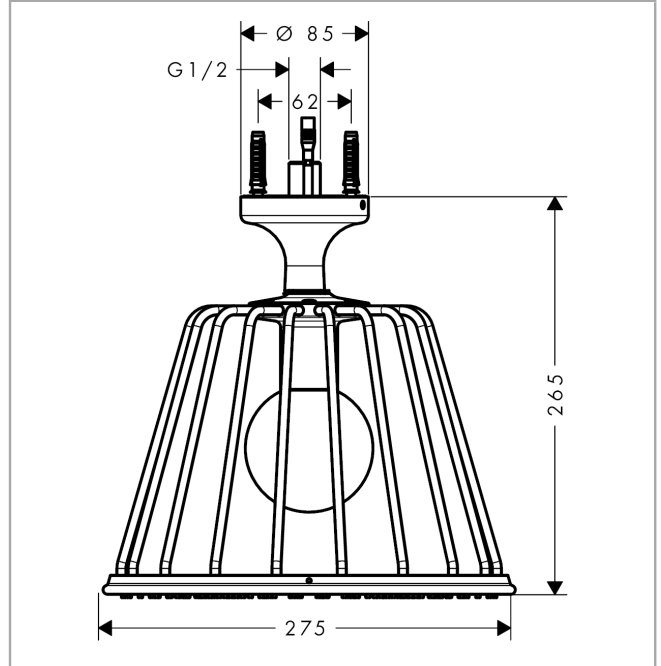

AXOR LampShower/Nendo
LampShower 275 1jet with ceiling connector
 Surfaces: **Chrome** Article Number: **26032000**

Description

product features

- shower head size: 275 mm
- overhead shower angle adjustable
- spray type: Rain
- flow rate Rain spray (at 0.3 MPa): 18 l/min
- spray zones: special spray image from placed inside spray nozzles on the inner diameter
- fully chrome-plated spray disc
- material spray disc: metal
- spray disc removable for cleaning
- brass ceiling connector
- ceiling connection length: 265 mm
- installation: ceiling
- connection thread G ½
- connection dimension: DN15
- with integrated lighting
- illuminant: LED
- power supply: 12 V
- transformer power supply for concealed installation 12 V, 18 W
- input voltage: 100 - 240 V AC / 50 / 60 Hz
- output voltage: 12 V - DC
- colour temperature: 2700 K
- energy efficiency label: A+
- TÜV certified

Technology

Design awards

AXOR LampShower/Nendo
LampShower 275 1jet with ceiling connector
 Surfaces: **Chrome** Article Number: **26032000**

Product image

Scale drawing

Flowchart

The consumption was measured in combination with the appropriate fittings (thermostat/mixer/in-wall valve) to reflect actual application in practice.

AXOR LampShower/Nendo
LampShower 275 1jet with ceiling connector
Surfaces: **Chrome** Article Number: **26032000**

Exploded Drawing

Year of production: >11/13

AXOR LampShower/Nendo
LampShower 275 1jet with ceiling connector
 Surfaces: **Chrome** Article Number: **26032000**

Spare part list

Year of production: >11/13

Pos.	Description	Article Number	PC	PU
1	connecting thread G½	92179000	0	1
2	O-ring 11x2	98127000	0	1
3	mounting kit	92180000	0	1
4	filter	97735000	0	1
5	transformer	95585000	0	1
6	cable for illumination (12 V)	95586000	0	1
7	hollow set screw M5x6	98482000	0	1
8	spray body	92181000	0	1
9	bulb	98351000	0	1
10	light glass	92182000	0	1