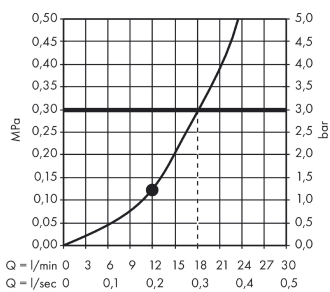

AXOR LampShower/Nendo
LampShower 275 1jet with ceiling connector
 Surfaces: **Chrome** Article Number: **26032000**

Description

product features

- shower head size: 275 mm
- overhead shower angle adjustable
- spray type: Rain
- flow rate Rain spray (at 0.3 MPa): 18 l/min
- spray zones: special spray image from placed inside spray nozzles on the inner diameter
- fully chrome-plated spray disc
- material spray disc: metal
- spray disc removable for cleaning
- brass ceiling connector
- ceiling connection length: 265 mm
- installation: ceiling
- connection thread G ½
- connection dimension: DN15
- with integrated lighting
- illuminant: LED
- power supply: 12 V
- transformer power supply for concealed installation 12 V, 18 W
- input voltage: 100 - 240 V AC / 50 / 60 Hz
- output voltage: 12 V - DC
- colour temperature: 2700 K
- energy efficiency label: A+
- TÜV certified

Technology

Design awards

AXOR LampShower/Nendo
LampShower 275 1jet with ceiling connector
 Surfaces: **Chrome** Article Number: **26032000**

Product image

Scale drawing

Flowchart

The consumption was measured in combination with the appropriate fittings (thermostat/mixer/in-wall valve) to reflect actual application in practice.